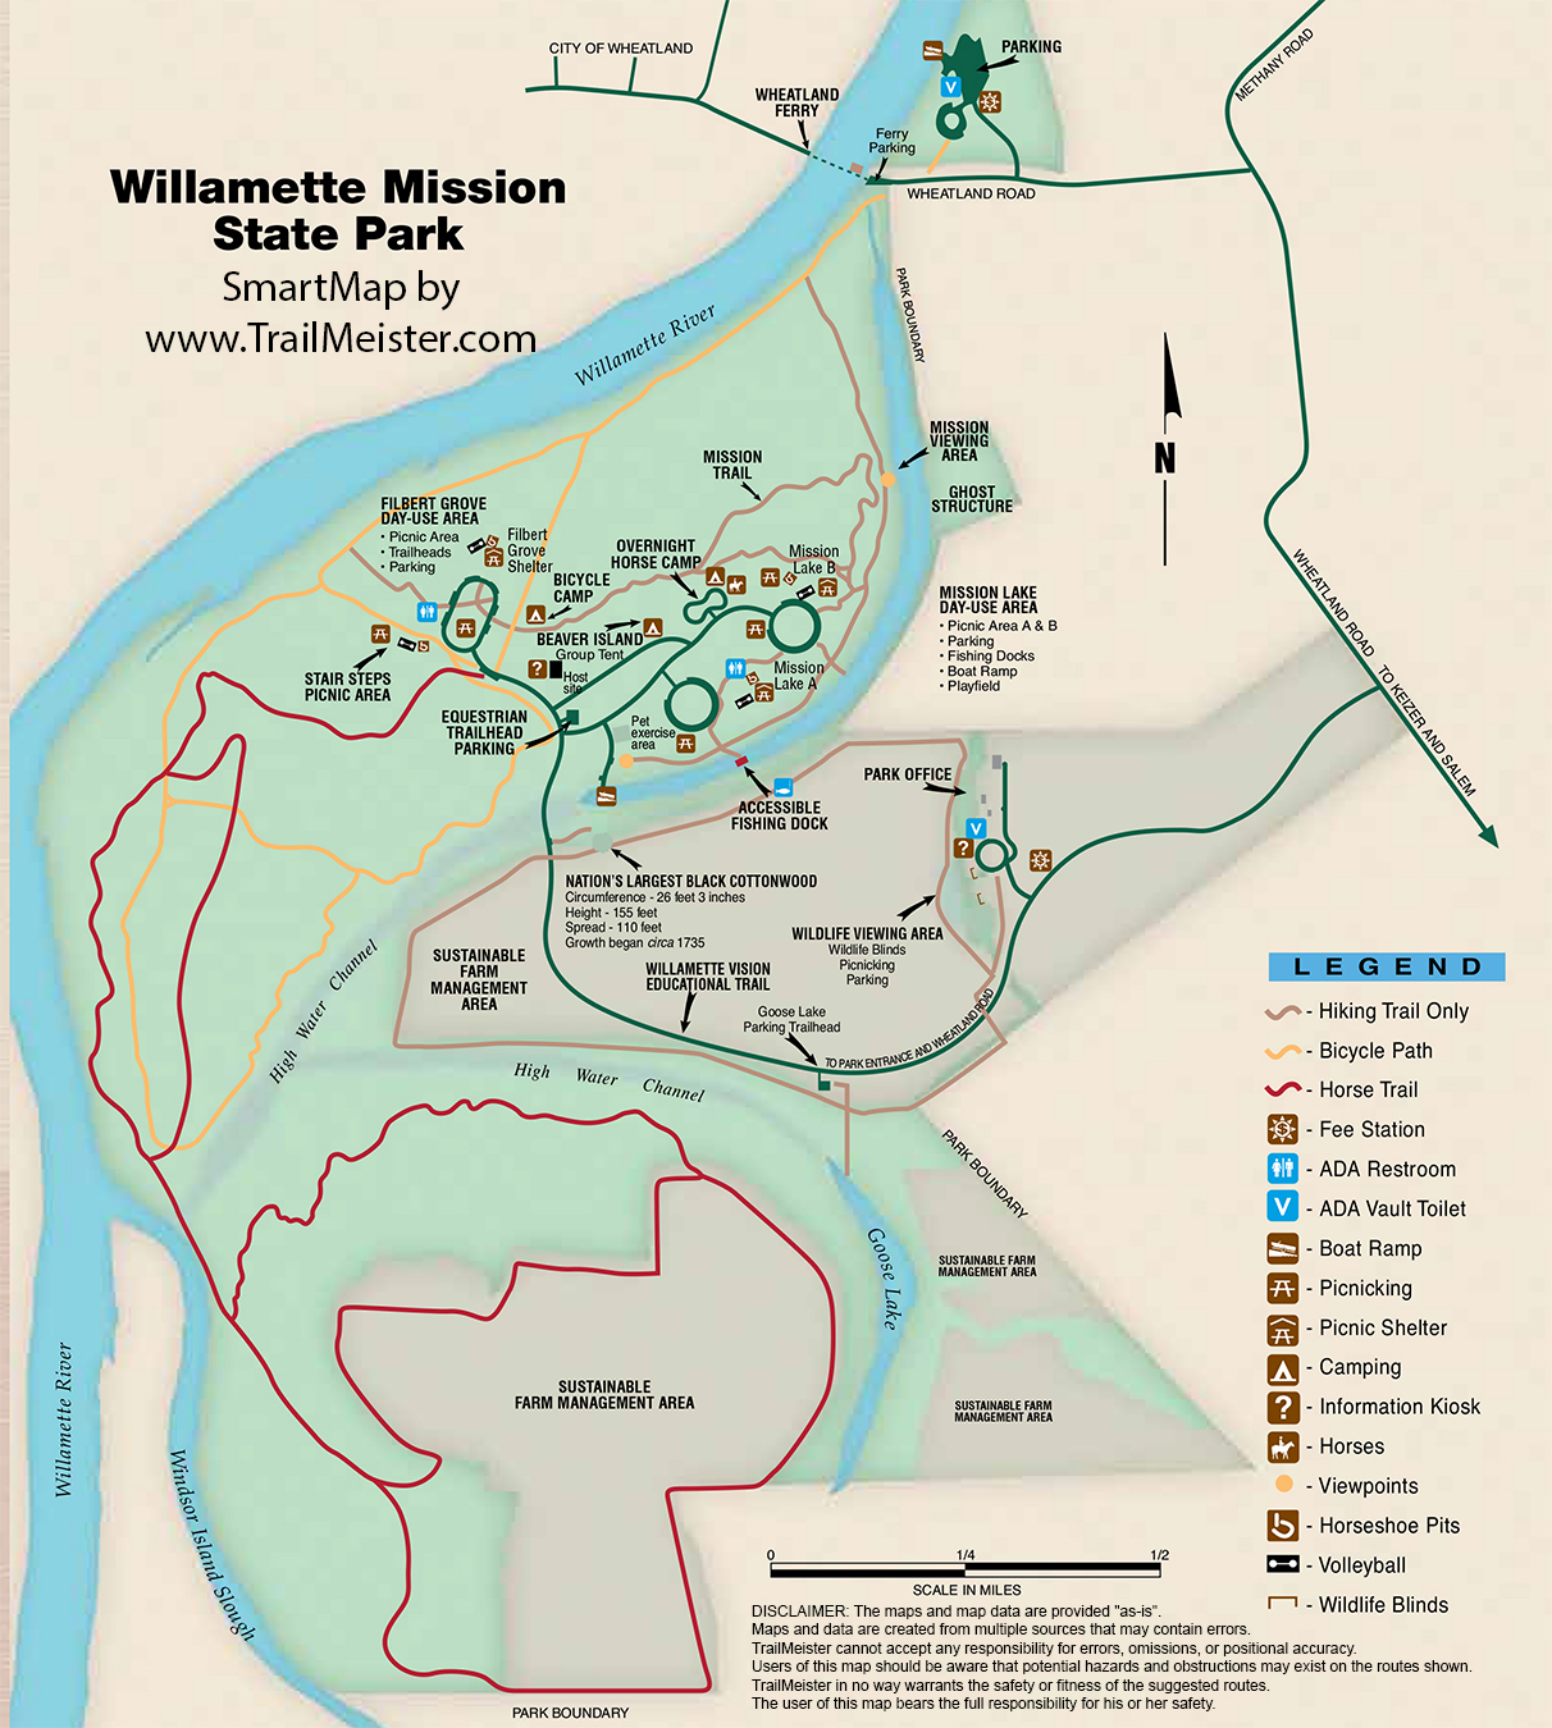

Willamette Mission State Park

SmartMap by
www.TrailMeister.com

LEGEND

- Hiking Trail Only
- Bicycle Path
- Horse Trail
- Fee Station
- ADA Restroom
- ADA Vault Toilet
- Boat Ramp
- Picnicking
- Picnic Shelter
- Camping
- Information Kiosk
- Horses
- Viewpoints
- Horseshoe Pits
- Volleyball
- Wildlife Blinds

DISCLAIMER: The maps and map data are provided "as-is". Maps and data are created from multiple sources that may contain errors. TrailMeister cannot accept any responsibility for errors, omissions, or positional accuracy. Users of this map should be aware that potential hazards and obstructions may exist on the routes shown. TrailMeister in no way warrants the safety or fitness of the suggested routes. The user of this map bears the full responsibility for his or her safety.