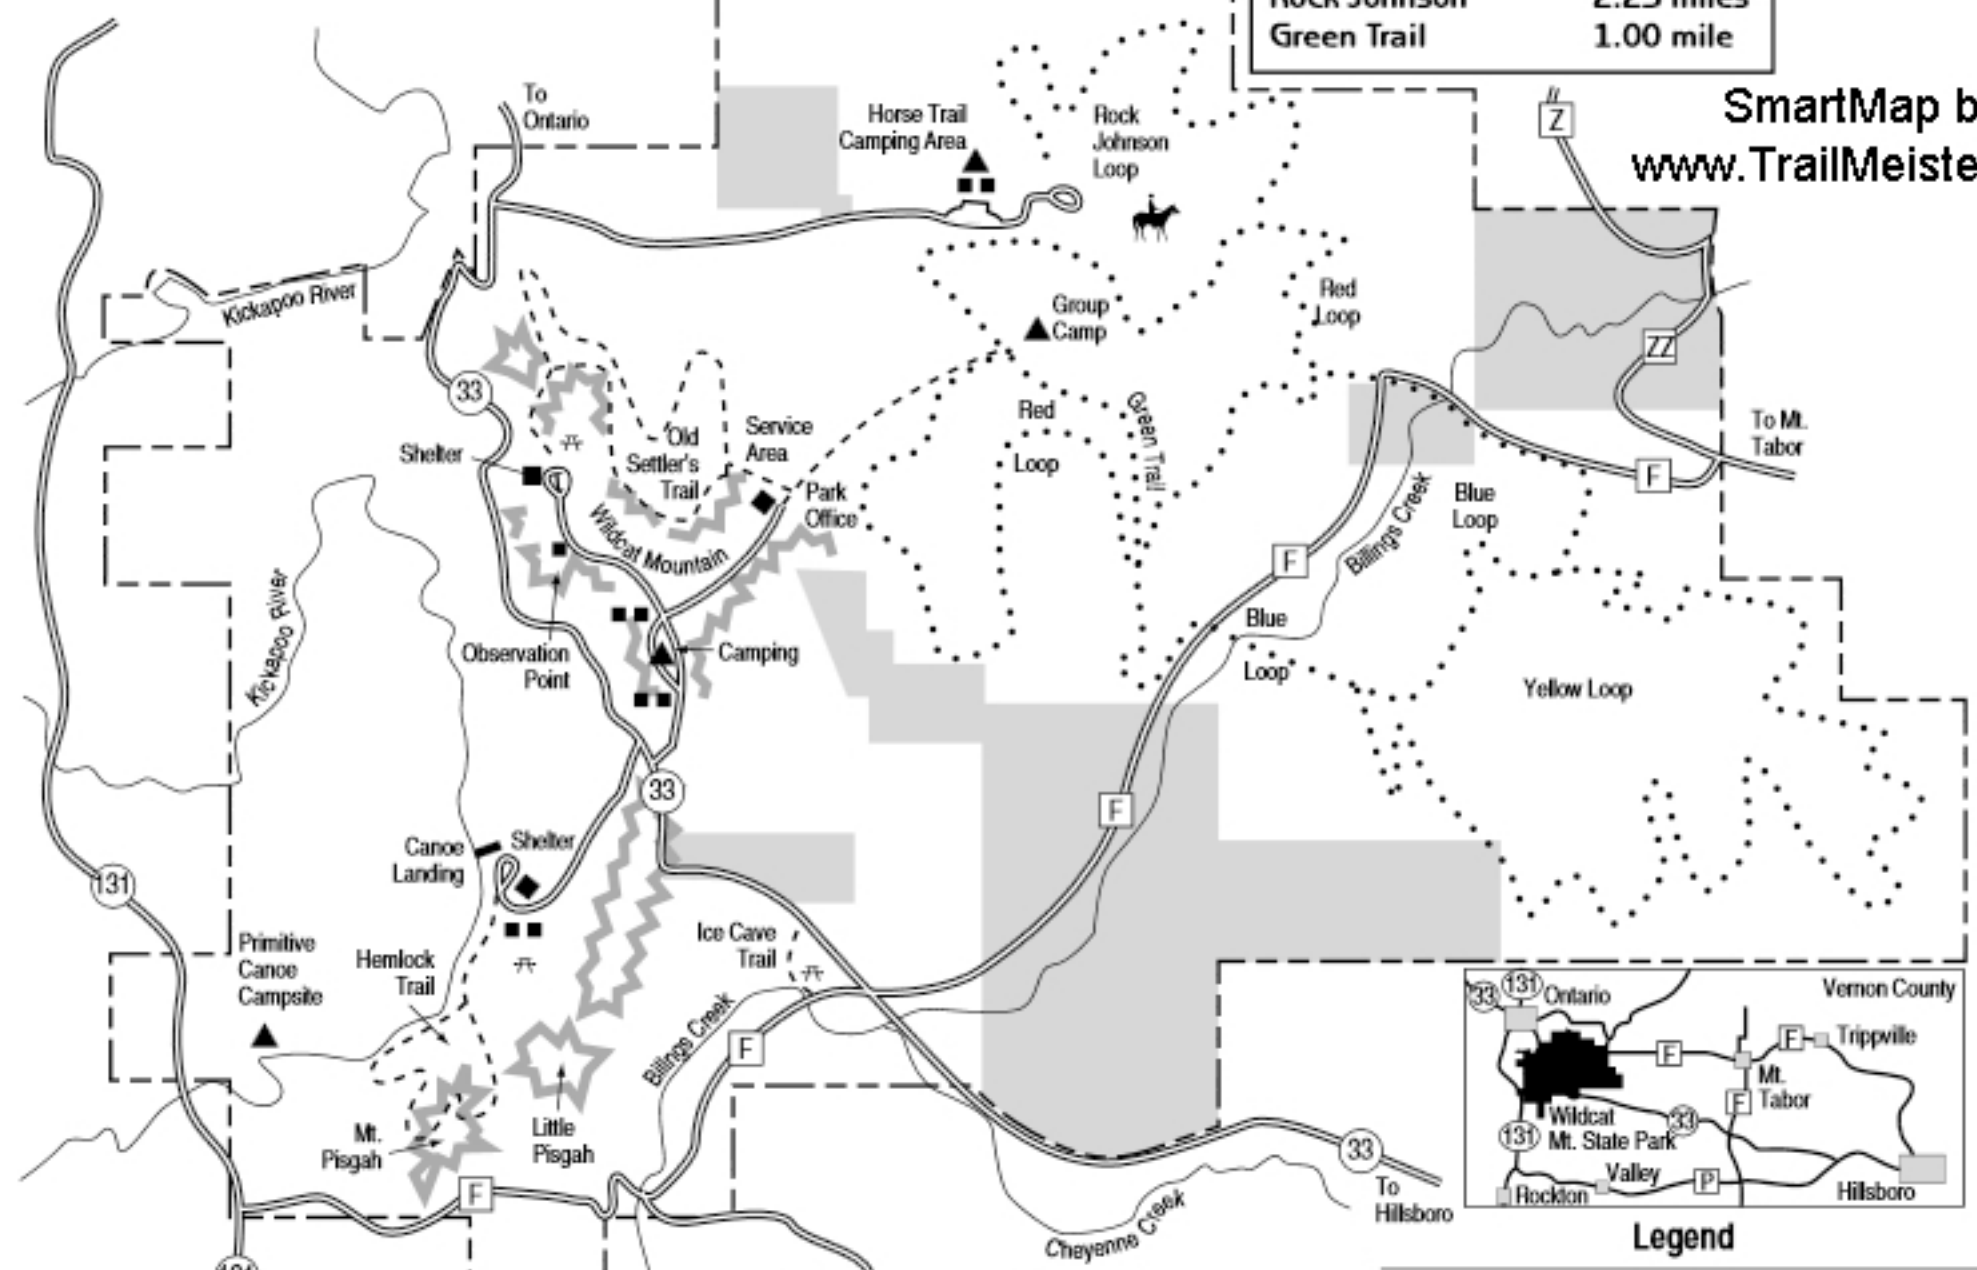

DISCLAIMER: The maps and map data are provided "as-is".
 Maps and data are created from multiple sources that may contain errors.
 TrailMeister can not accept any responsibility for errors, omissions, or positional accuracy.
 Users of this map should be aware that potential hazards and obstructions may exist on the routes shown and that
 TrailMeister in no way warrants the safety or fitness of the suggested routes.
 The user of this map bears the full responsibility for his or her safety.

Red Loop	5.00 miles
Blue Loop	4.00 miles
Yellow Loop	7.00 miles
Rock Johnson	2.25 miles
Green Trail	1.00 mile

SmartMap by
www.TrailMeister.com

Wildcat Mountain State Park

Legend

..... Horse Trail	⌘ Picnic Area
- - - - - Hiking Trail	■ Toilets
———— Road	▲ Camping Area
- - - - - Park Boundary	■ Private Land
	■ Shelter