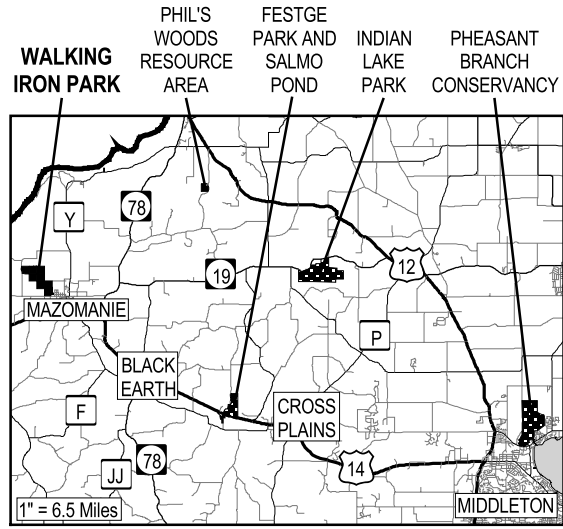

# WALKING IRON PARK

636 HUDSON ROAD  
MAZOMANIE WI 53560

\*NOTE: ALL TRAILS ARE FOR EQUESTRIAN, HIKING, OR SNOWMOBILE USE UNLESS OTHERWISE NOTED\*

### LEGEND

- PARKING
- PICNIC AREA
- HIKING TRAIL
- BRIDLE TRAIL
- SNOWMOBILE TRAIL
- PARK TRAIL
- WALKING IRON PARK BOUNDARY