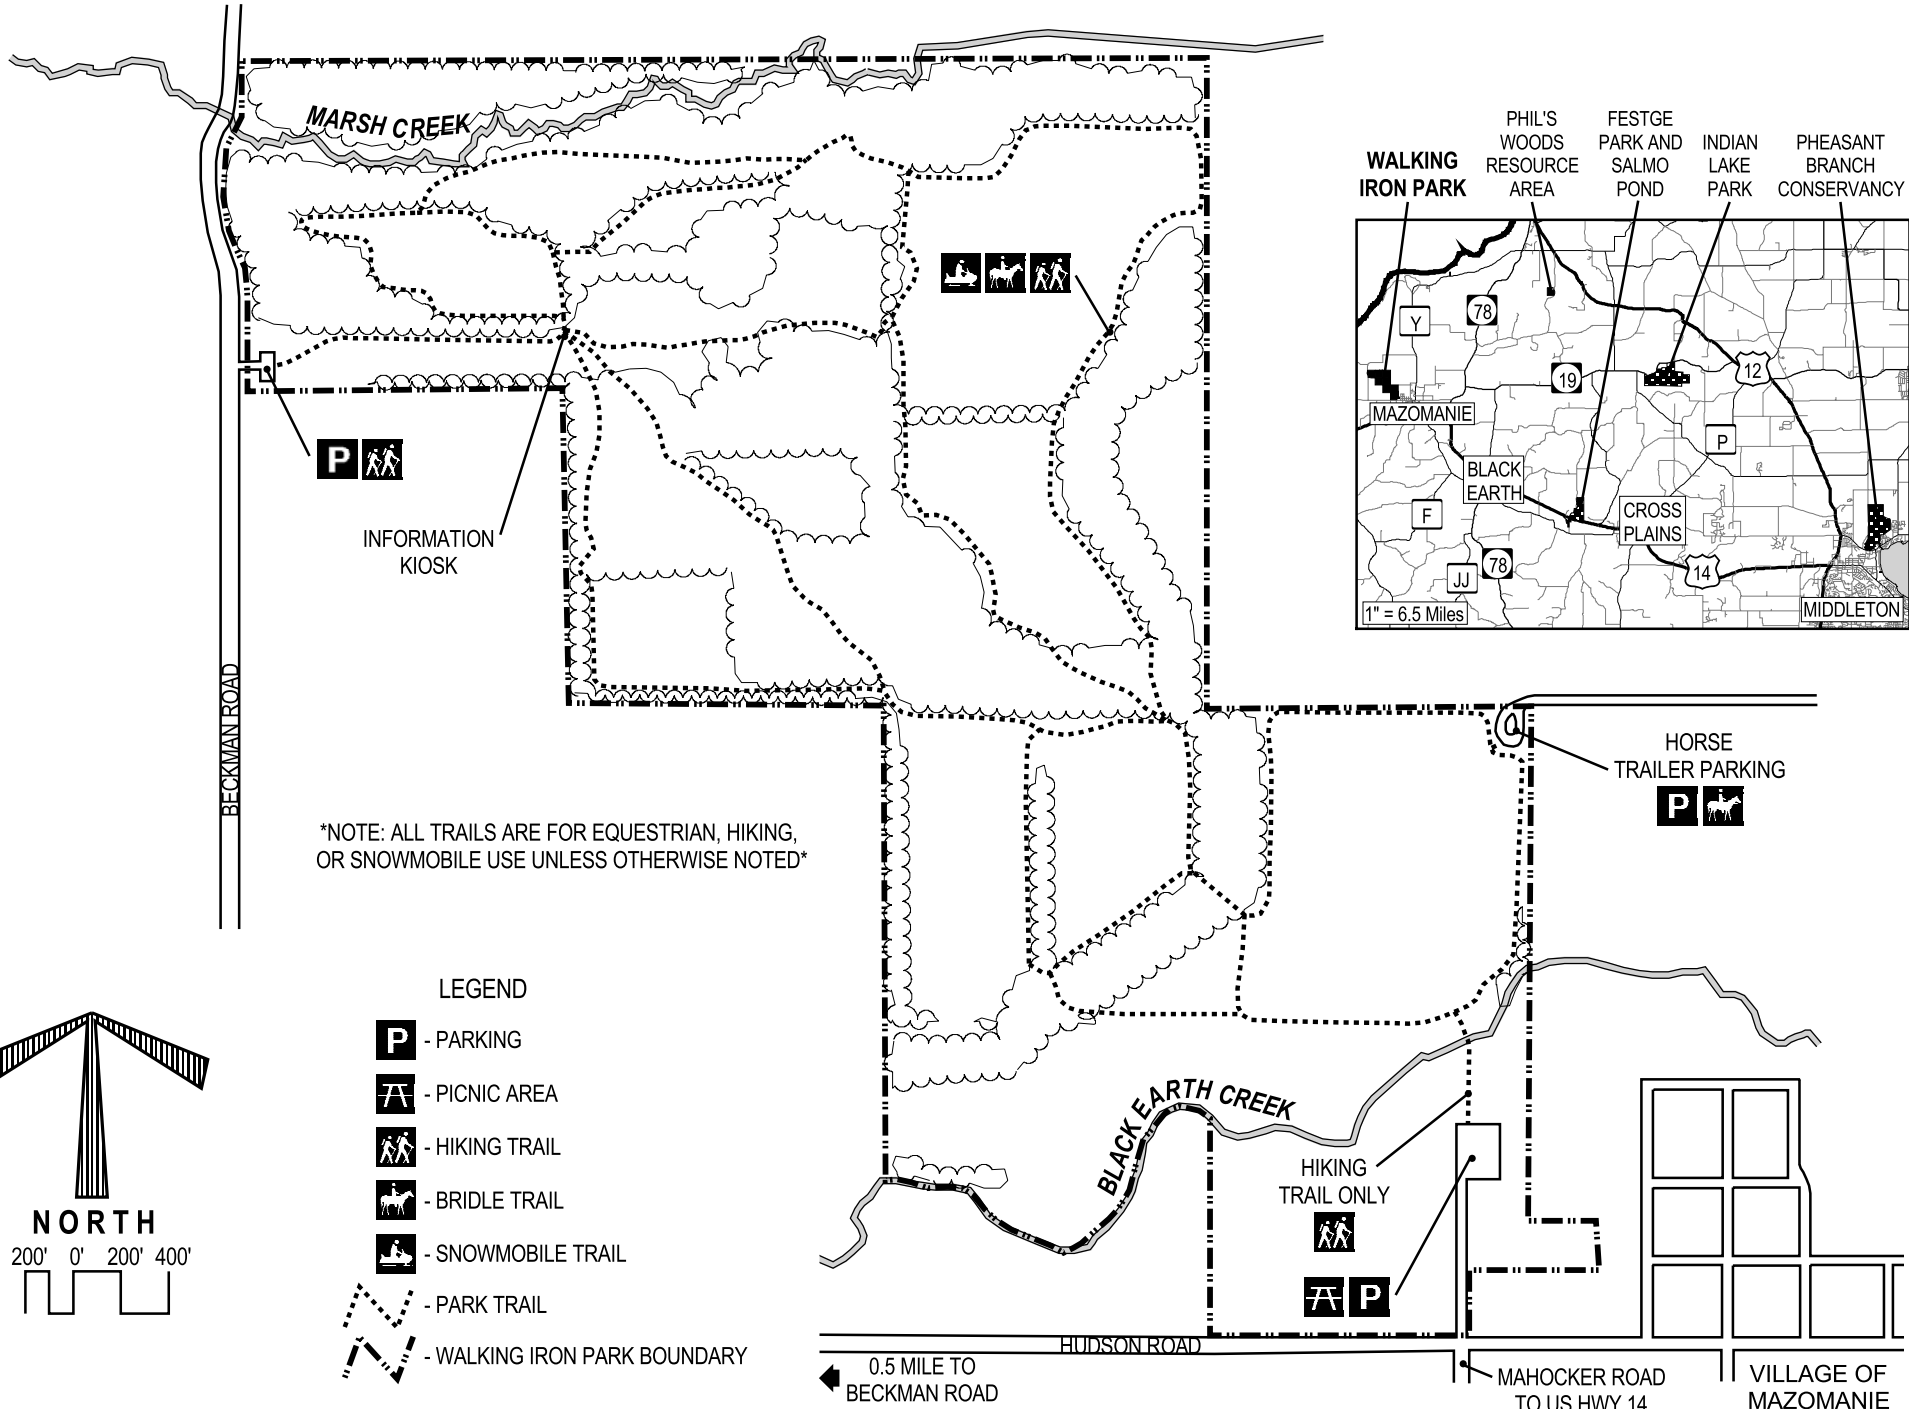

# WALKING IRON PARK

636 HUDSON ROAD  
MAZOMANIE WI 53560

\*NOTE: ALL TRAILS ARE FOR EQUESTRIAN, HIKING, OR SNOWMOBILE USE UNLESS OTHERWISE NOTED\*

### LEGEND

- PARKING
- PICNIC AREA
- HIKING TRAIL
- BRIDLE TRAIL
- SNOWMOBILE TRAIL
- PARK TRAIL
- WALKING IRON PARK BOUNDARY