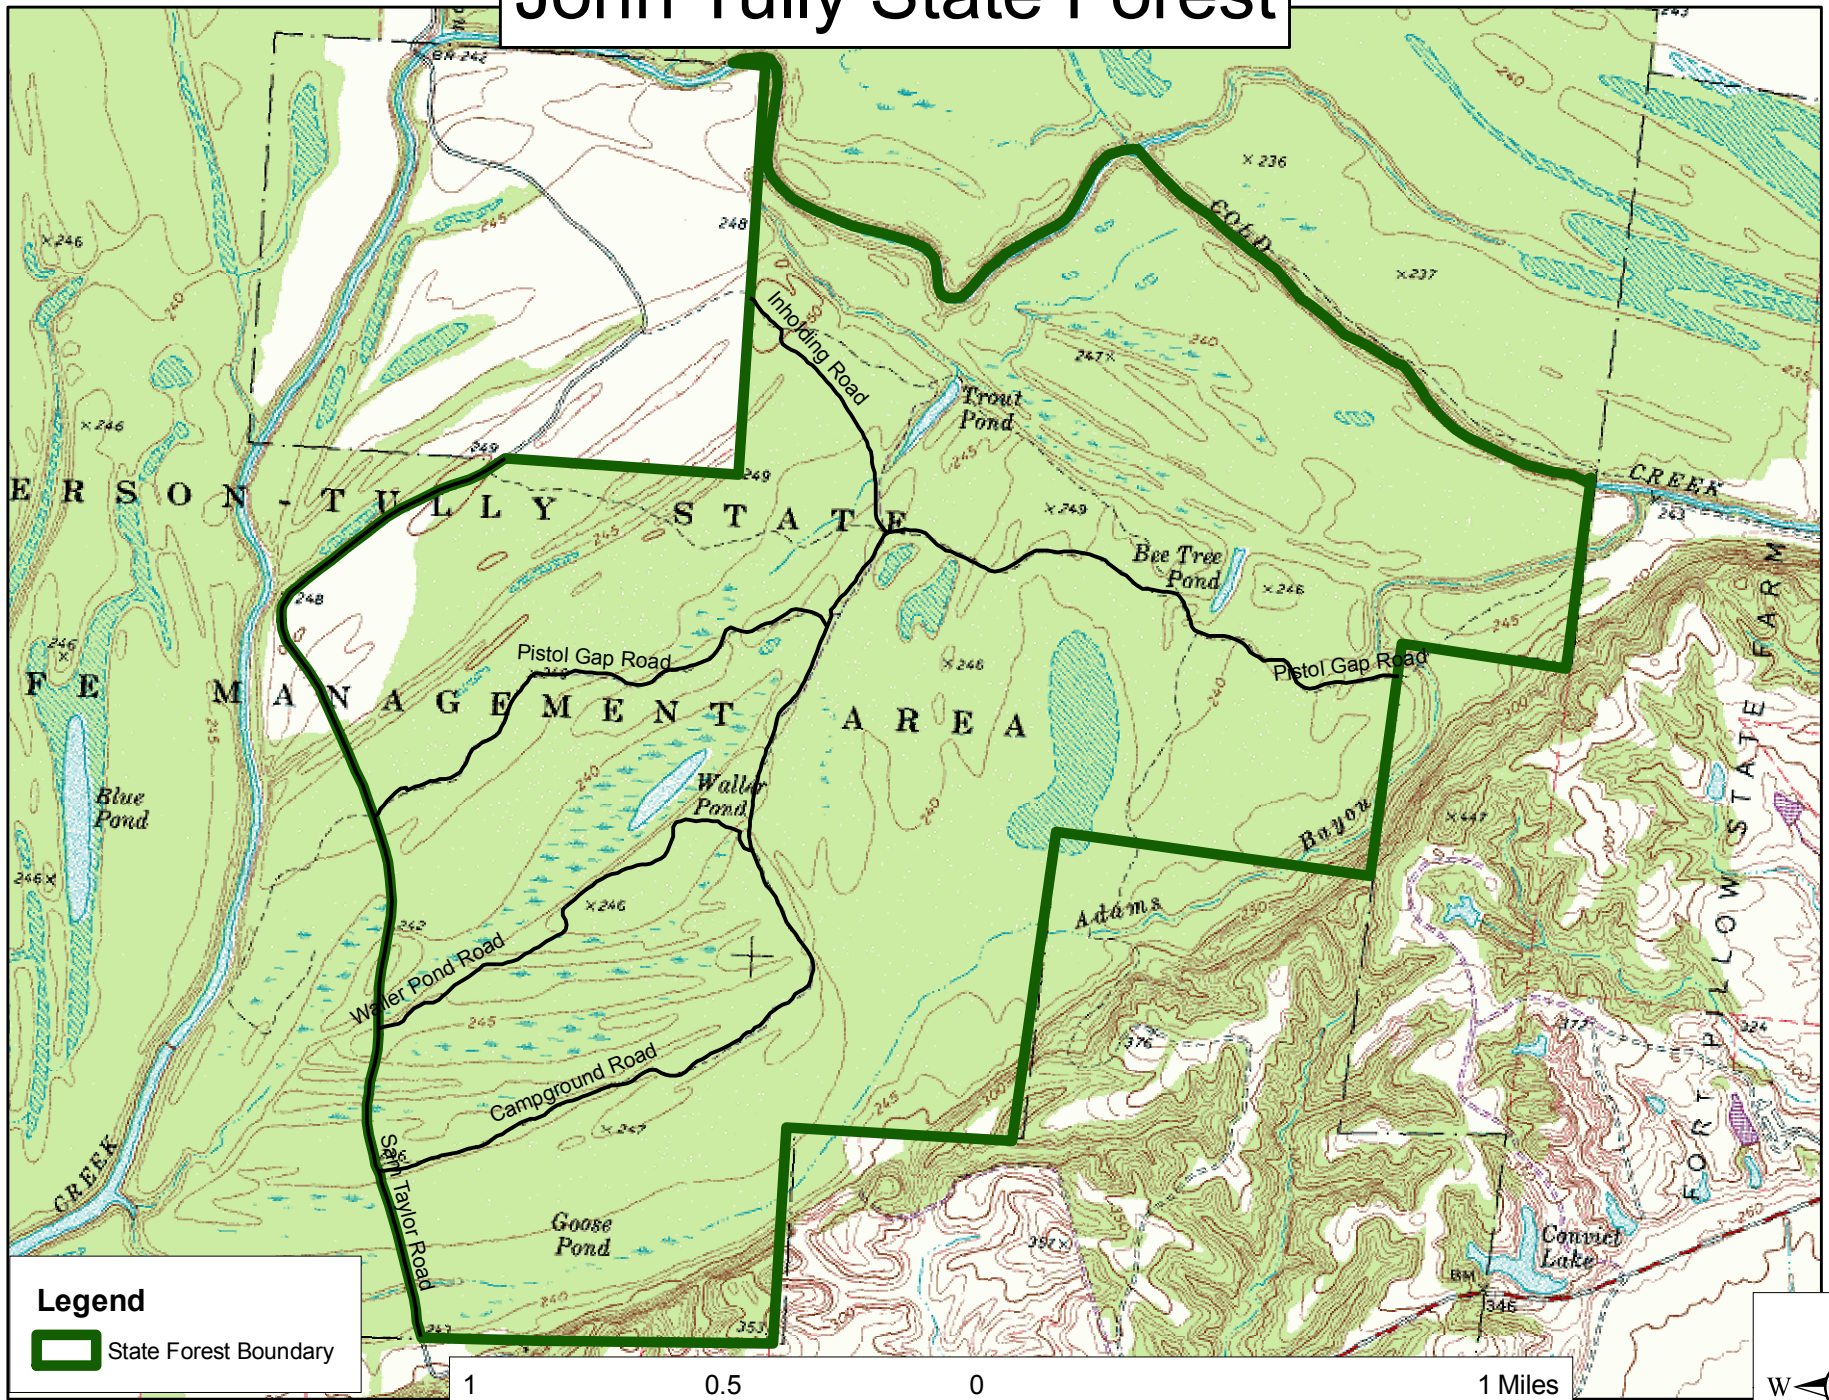

John Tully State Forest

General Area Map. Not intended for navigational use.
Map Produced: 2010 By: PMM, TN Division of Forestry

Scale 1:24,000