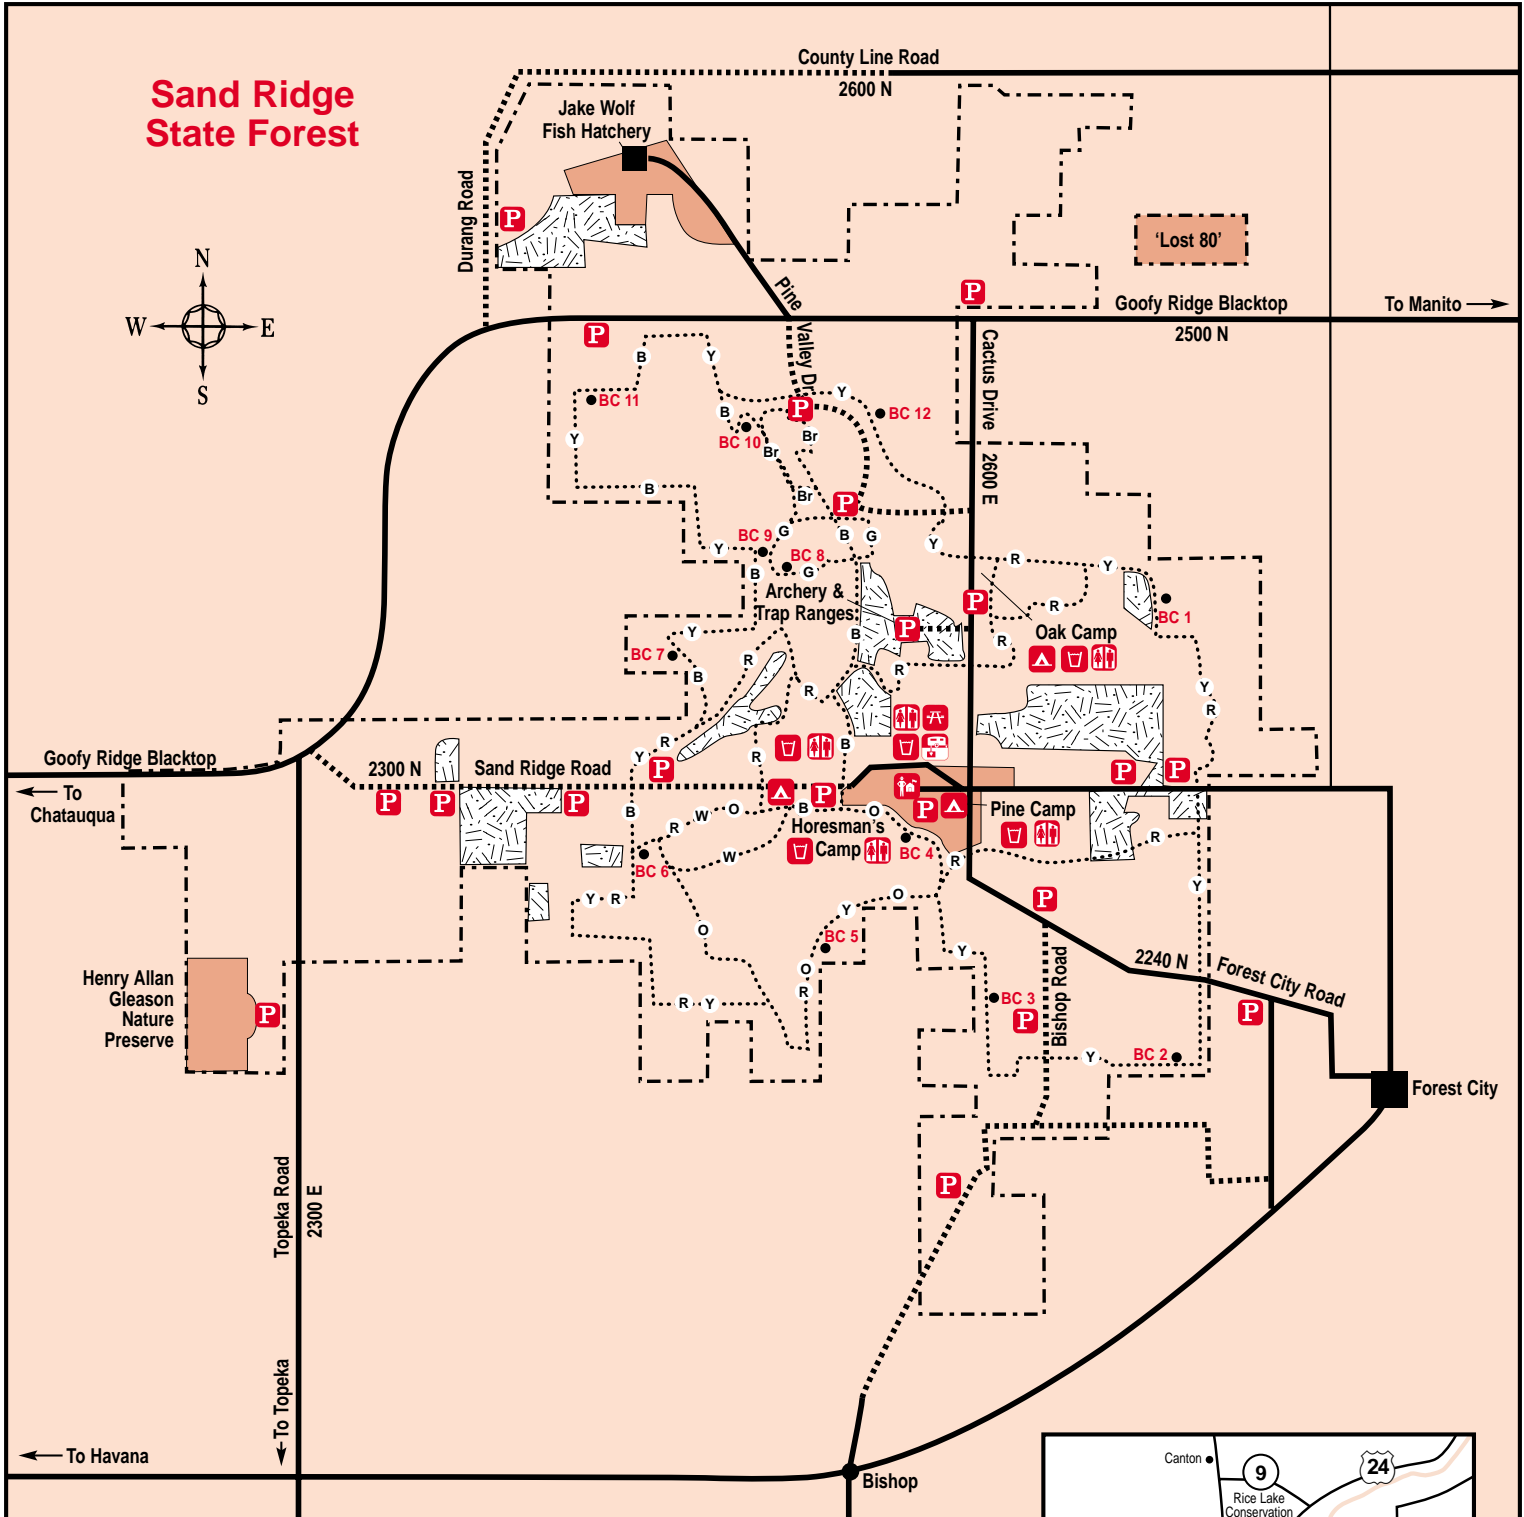

# Sand Ridge State Forest

## Legend

- |  |               |  |                       |                                       |             |
|--|---------------|--|-----------------------|---------------------------------------|-------------|
|  | Headquarters  |  | Restricted Area       |                                       | Game Fields |
|  | Park Boundary |  | Restrooms             |                                       | Trails      |
|  | Campground    |  | Drinking Water        | <b>Trails</b>                         |             |
|  | Parking       |  | Sanitary Dump Station | Y - Yellow Trail . . . . . 14.8 miles |             |
|  | Picnic Area   |  | Asphalt Roads         | R - Red Trail . . . . . 11 miles      |             |
|  |               |  | Sand Roads            | B - Blue Trail . . . . . 7.7 miles    |             |
|  |               |  | Trails                | O - Orange Trail . . . . . 5 miles    |             |
|  |               |  |                       | G - Green Trail . . . . . 1.75 miles  |             |
|  |               |  |                       | Br - Brown Trail . . . . . 2.15 miles |             |
|  |               |  |                       | W - White Trail . . . . . 1.25 miles  |             |