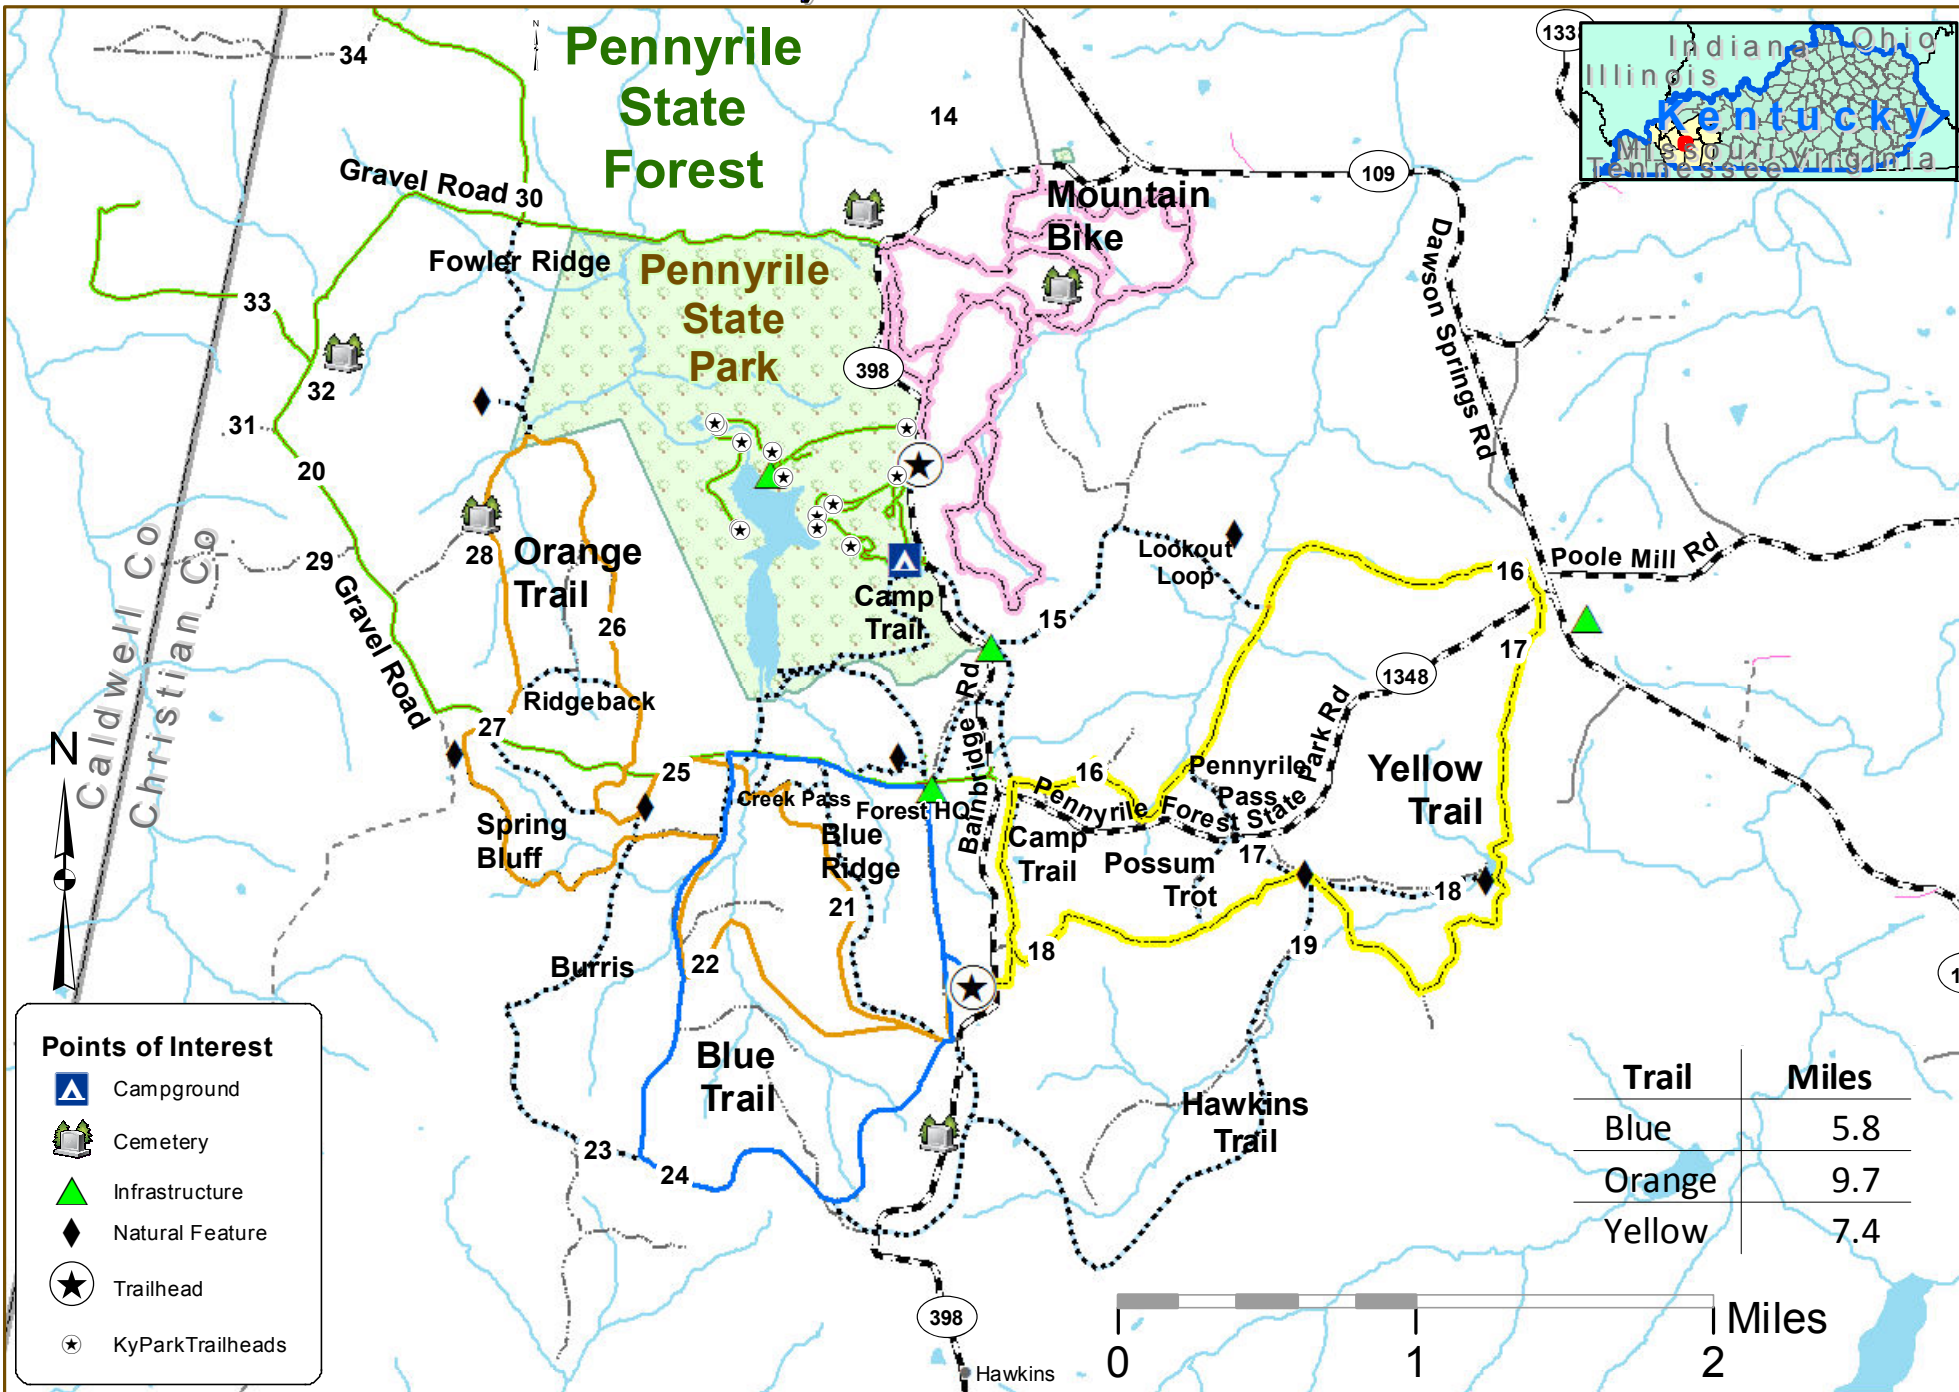

Pennyrile State Forest Trails

Points of Interest

- Campground
- Cemetery
- Infrastructure
- Natural Feature
- Trailhead
- KyParkTrailheads

Trail	Miles
Blue	5.8
Orange	9.7
Yellow	7.4