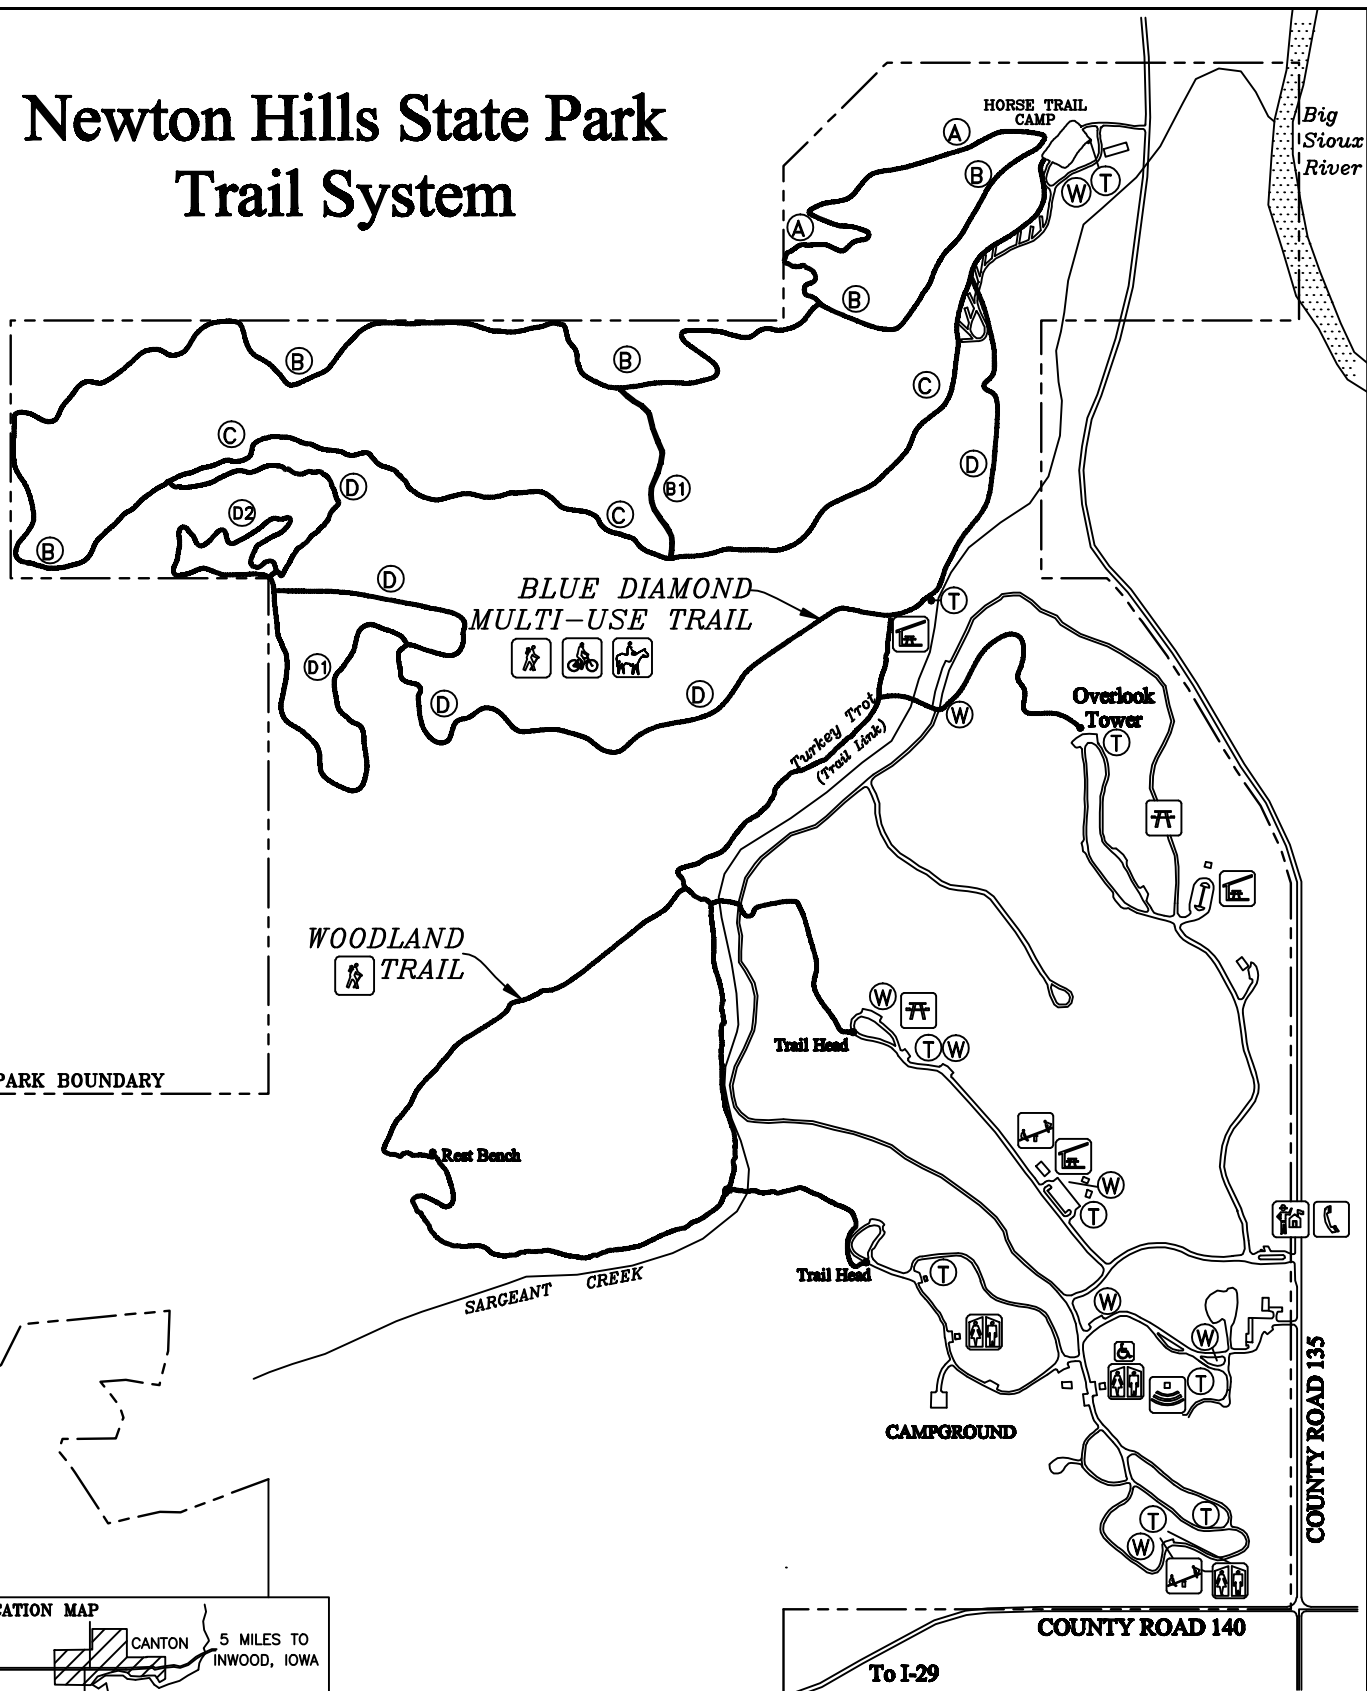

# Newton Hills State Park Trail System

HIKING TRAIL	ENTRANCE STATION	AMPHITHEATER	TRAIL
BIKE TRAIL	TELEPHONE	PLAYGROUND	TOILET
HORSE TRAIL	PICNIC AREA	PICNIC SHELTER	DRINKING WATER
COMFORT STATION			

**Scale in Feet:** 0 500 1000

**North Arrow:** NORTH

**Date:** 3/31/08