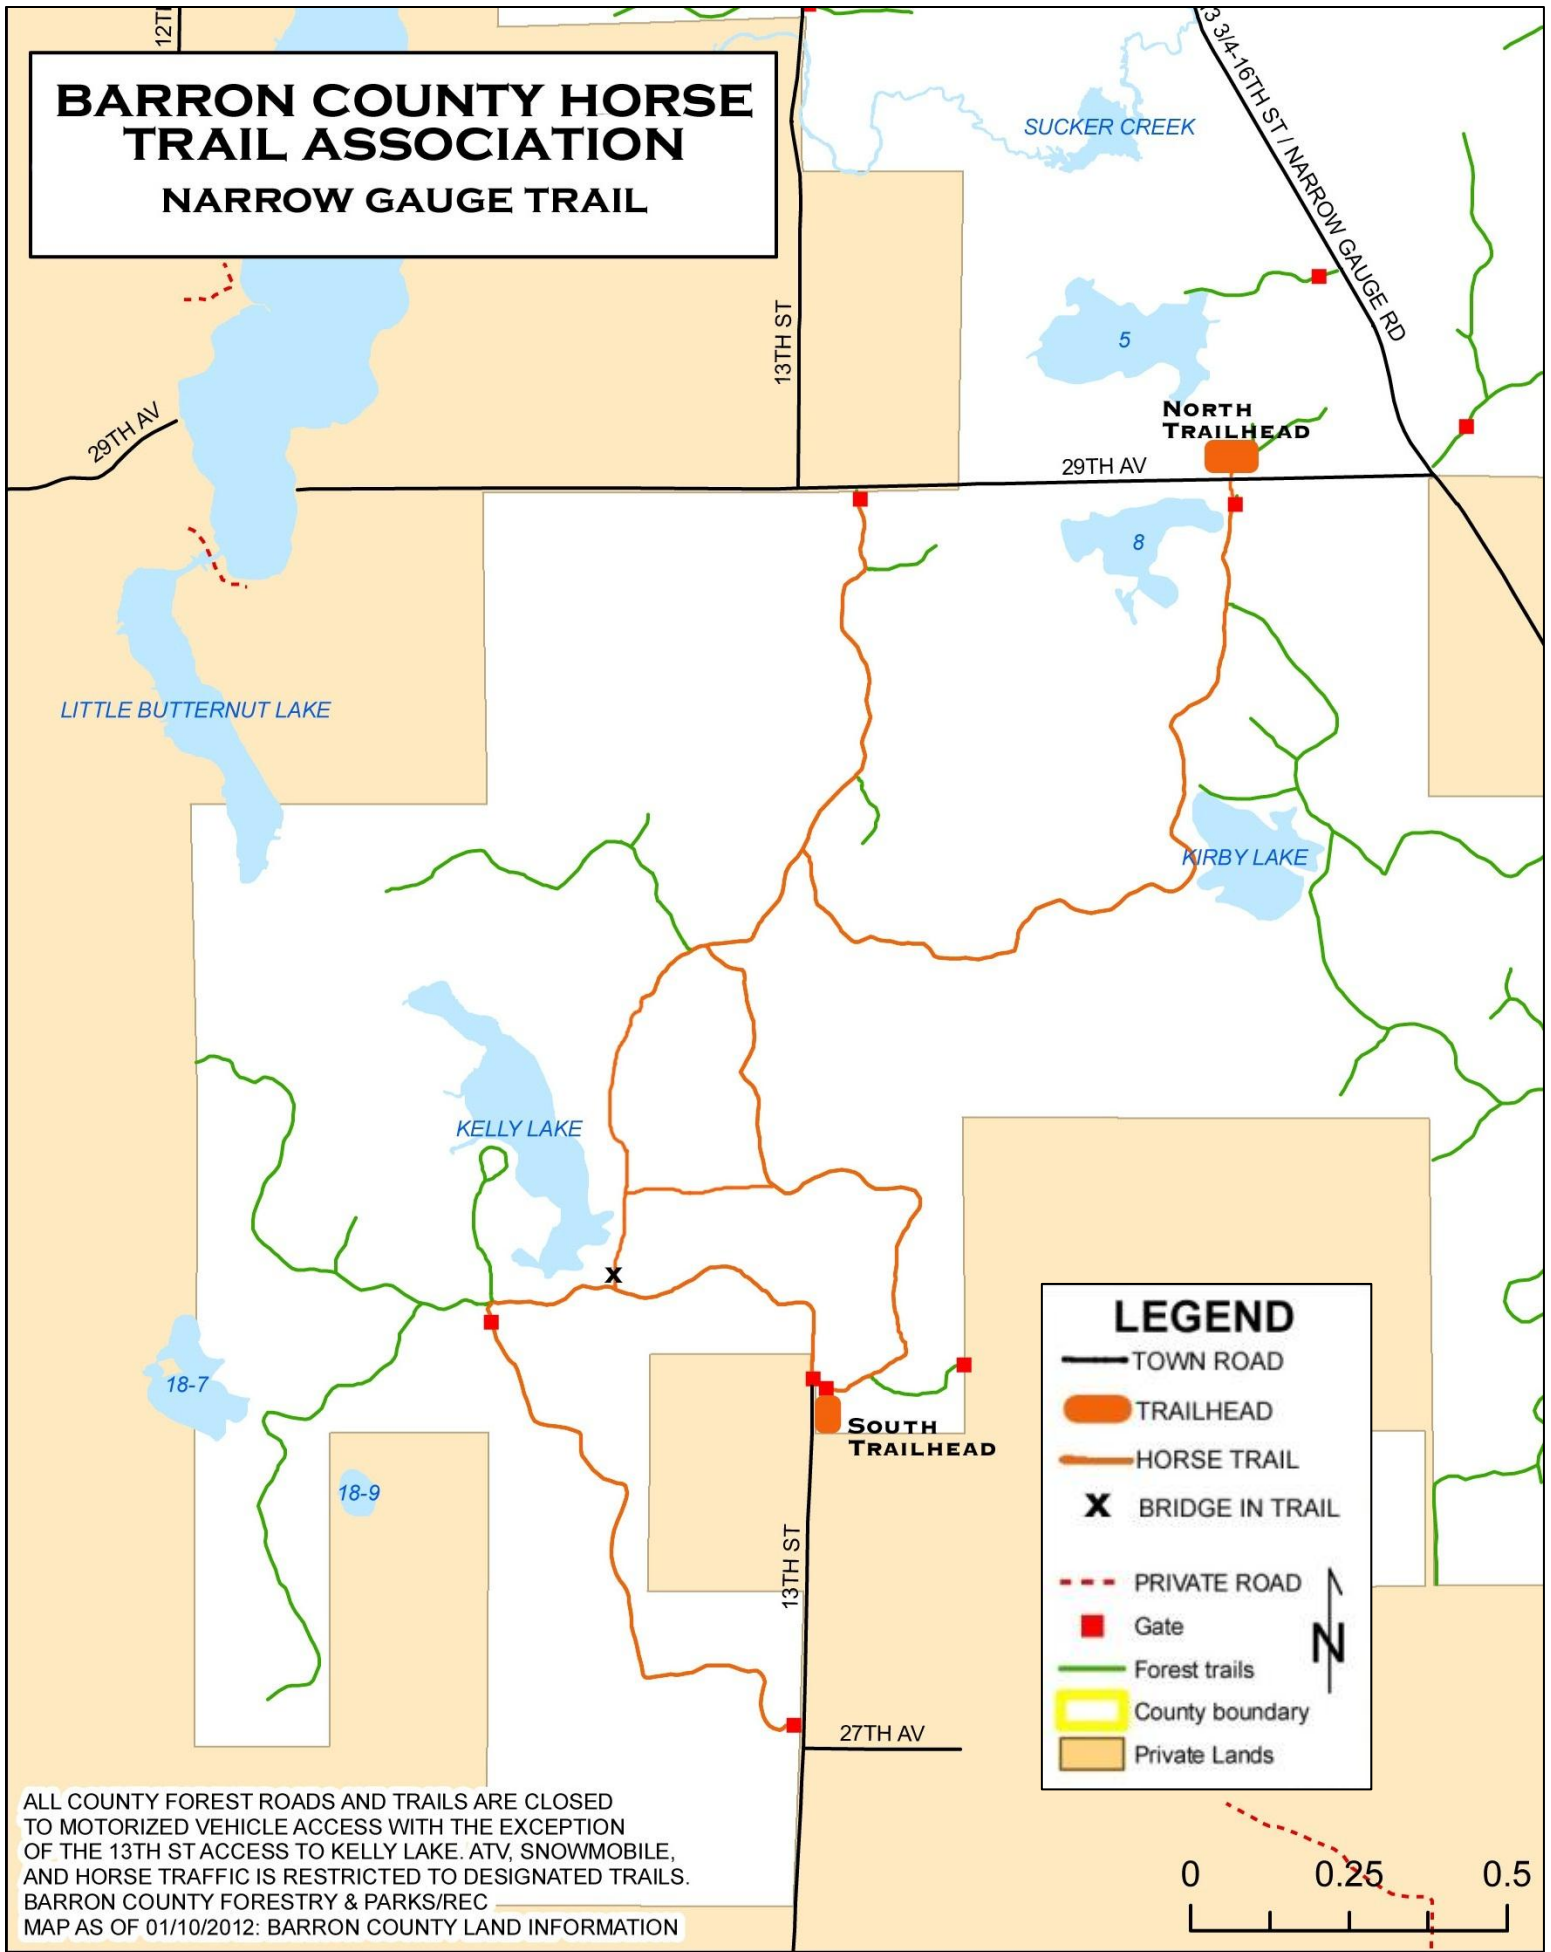

# BARRON COUNTY HORSE TRAIL ASSOCIATION

## NARROW GAUGE TRAIL

### LEGEND

- TOWN ROAD
- TRAILHEAD
- HORSE TRAIL
- BRIDGE IN TRAIL
- PRIVATE ROAD
- Gate
- Forest trails
- County boundary
- Private Lands

ALL COUNTY FOREST ROADS AND TRAILS ARE CLOSED TO MOTORIZED VEHICLE ACCESS WITH THE EXCEPTION OF THE 13TH ST ACCESS TO KELLY LAKE. ATV, SNOWMOBILE, AND HORSE TRAFFIC IS RESTRICTED TO DESIGNATED TRAILS.  
 BARRON COUNTY FORESTRY & PARKS/REC  
 MAP AS OF 01/10/2012: BARRON COUNTY LAND INFORMATION