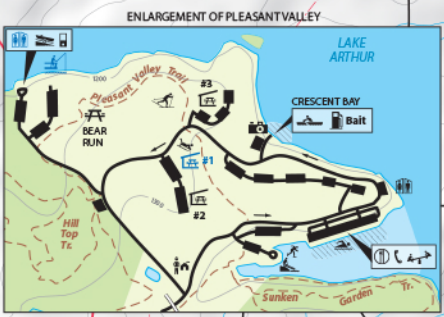

SmartMap by  
www.TrailMeister.com

	Park Office		Disc Golf
	Playground		Fishing Pier
	Blue Symbols Mean Accessible		Marina
	Public Phone		Wind Surfing Area
	Restrooms		Boat Launch & Mooring
	Amphitheater		Boat Rental
	Picnic Area		Non-motorized Boat Launch Only
	Picnic Pavilion		Boat Fuel
	Sledding Area		Environmental Classroom
	Ice Skating Area		Organized Group Tenting
	Food Concession		Cabin Area
	Beach		Backpacking Shelter
	Showerhouse/Restrooms		Vending Machines
	Horseback Riding		Scenic View
	North Country Trail		No Fishing
	Multi-use Trail: Hiking & (as indicated)		State Park No Hunting
	Paved Bicycle Trail with Mile Markers		State Park Hunting
	Trail of Geology Marker		Archery Hunting Only

**TRAIL INFORMATION**

	Hiking Trail
	Mountain Biking
	Cross-country Skiing Recommended
	Snowmobiling
	Horseback Riding
	North Country Trail
	Multi-use Trail: Hiking & (as indicated)
	Paved Bicycle Trail with Mile Markers
	Trail of Geology Marker

**DISCLAIMER:** The maps and map data are provided "as-is". Maps and data are created from multiple sources that may contain errors. TrailMeister cannot accept any responsibility for errors, omissions, or positional accuracy. Users of this map should be aware that potential hazards and obstructions may exist on the routes shown. TrailMeister in no way warrants the safety or fitness of the suggested routes. The user of this map bears the full responsibility for his or her safety.

Rev 3/22/12

To Pittsburgh & PA Turnpike  
To Evans City & I-79  
To Butler, 9 MI.  
To New Castle, 10 MI.  
To Franklin, 30 MI.