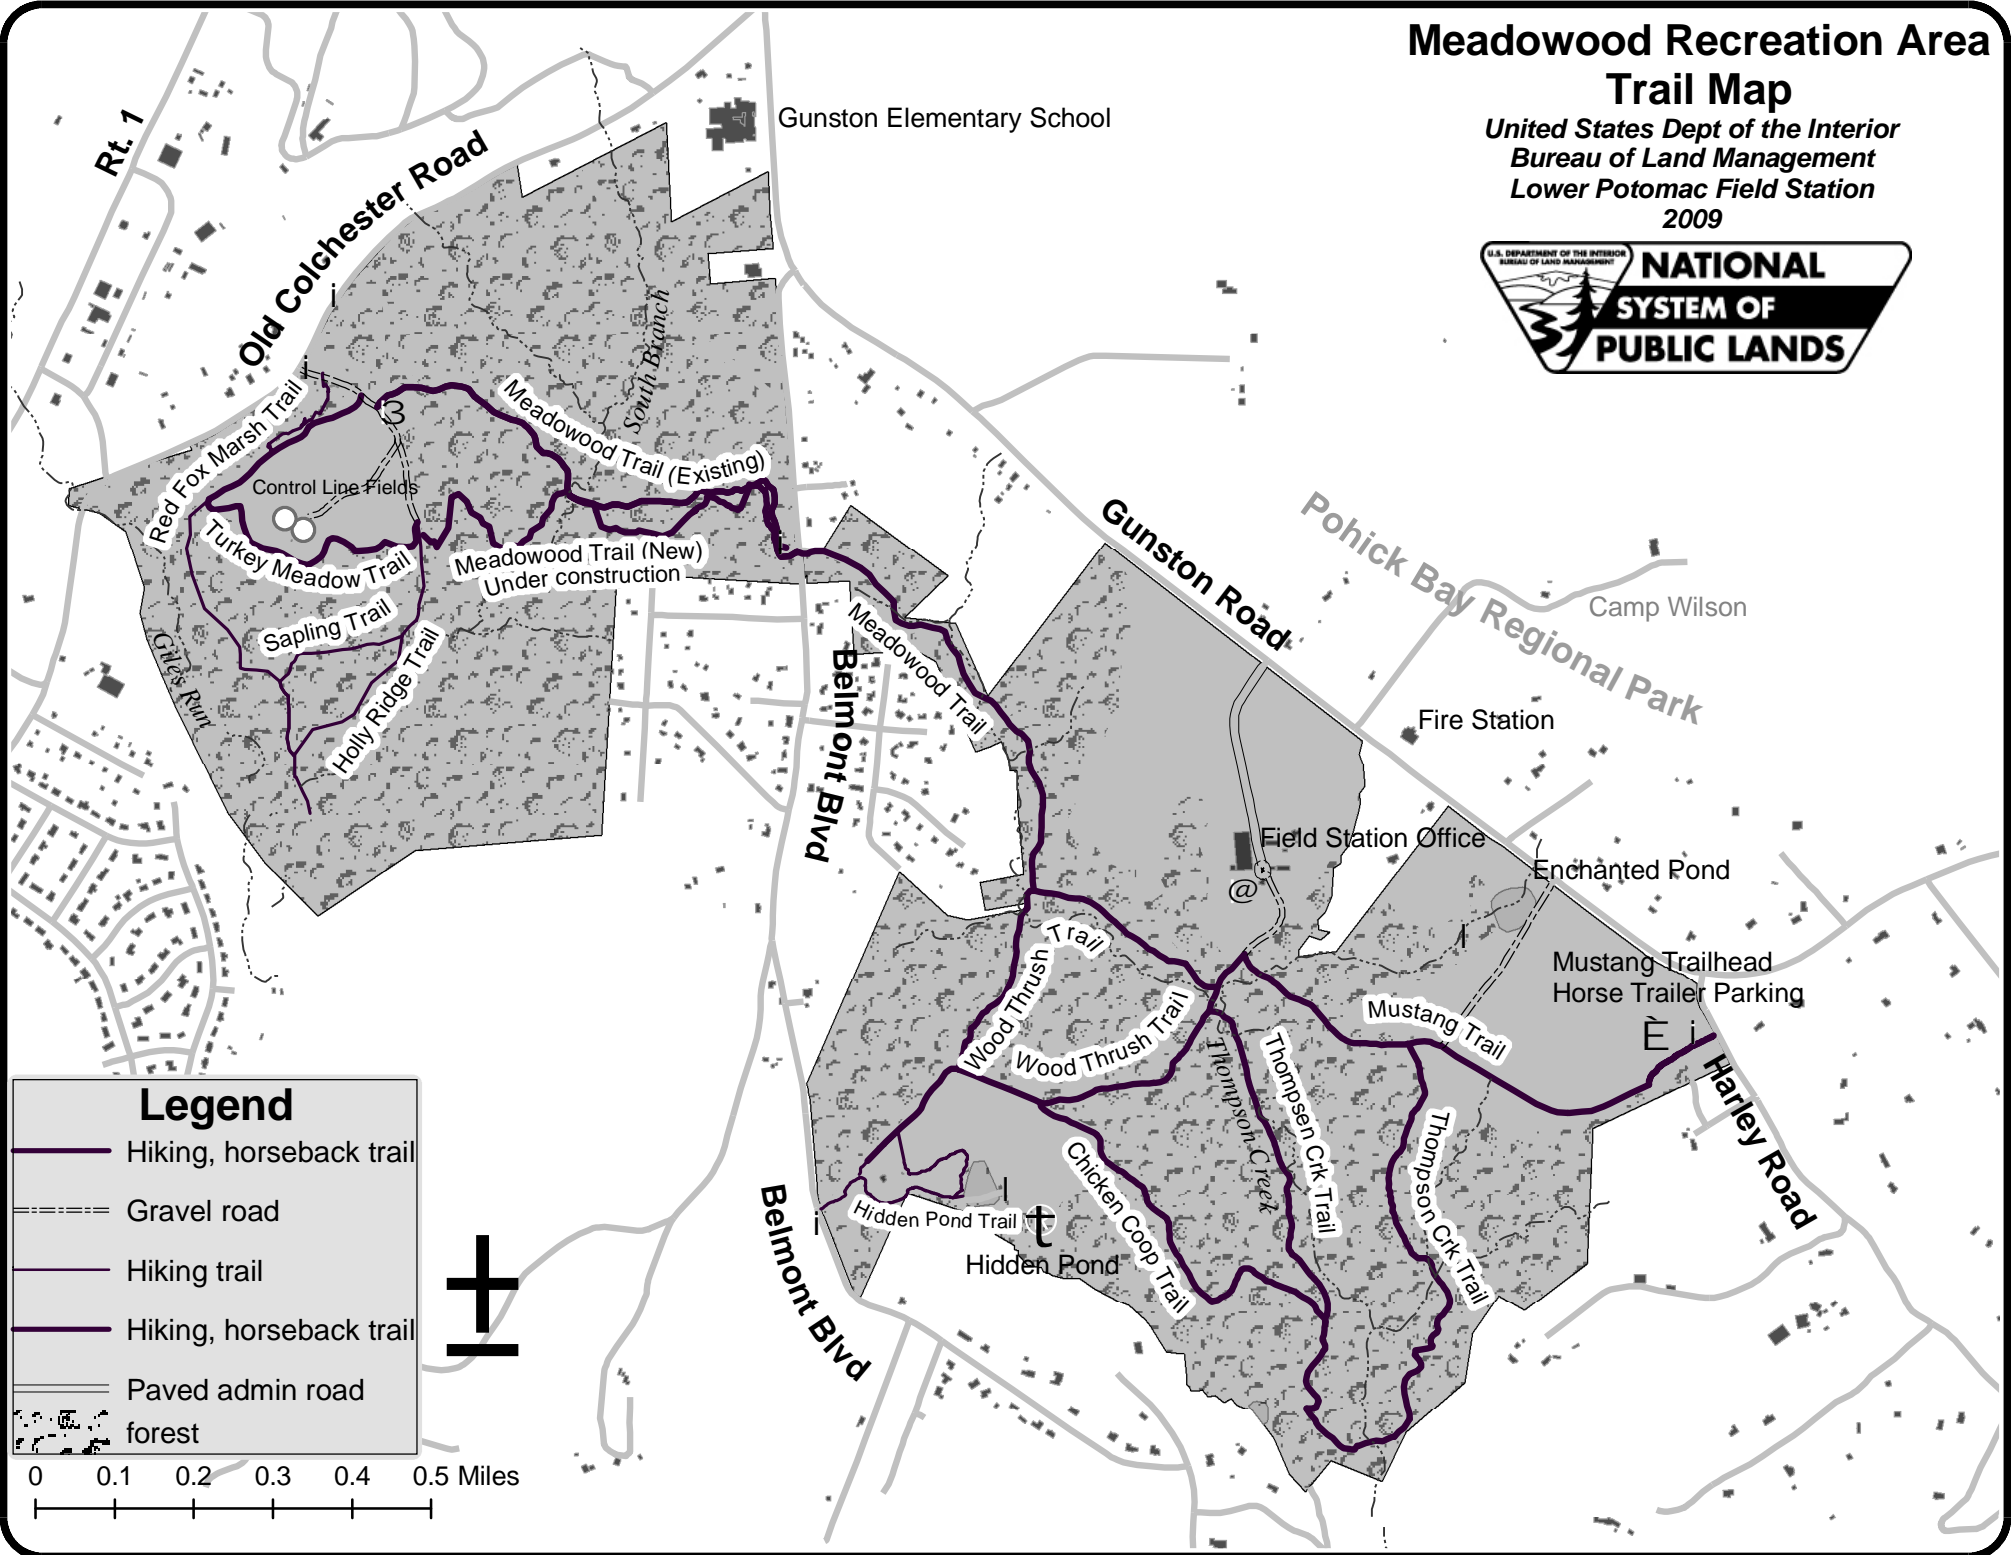

Meadowood Recreation Area Trail Map

United States Dept of the Interior
Bureau of Land Management
Lower Potomac Field Station
2009

Gunston Elementary School

Camp Wilson

Fire Station

Field Station Office

Enchanted Pond

Mustang Trailhead
Horse Trailer Parking

Hidden Pond

Legend

Hiking, horseback trail

Gravel road

Hiking trail

Hiking, horseback trail

Paved admin road

forest

0 0.1 0.2 0.3 0.4 0.5 Miles