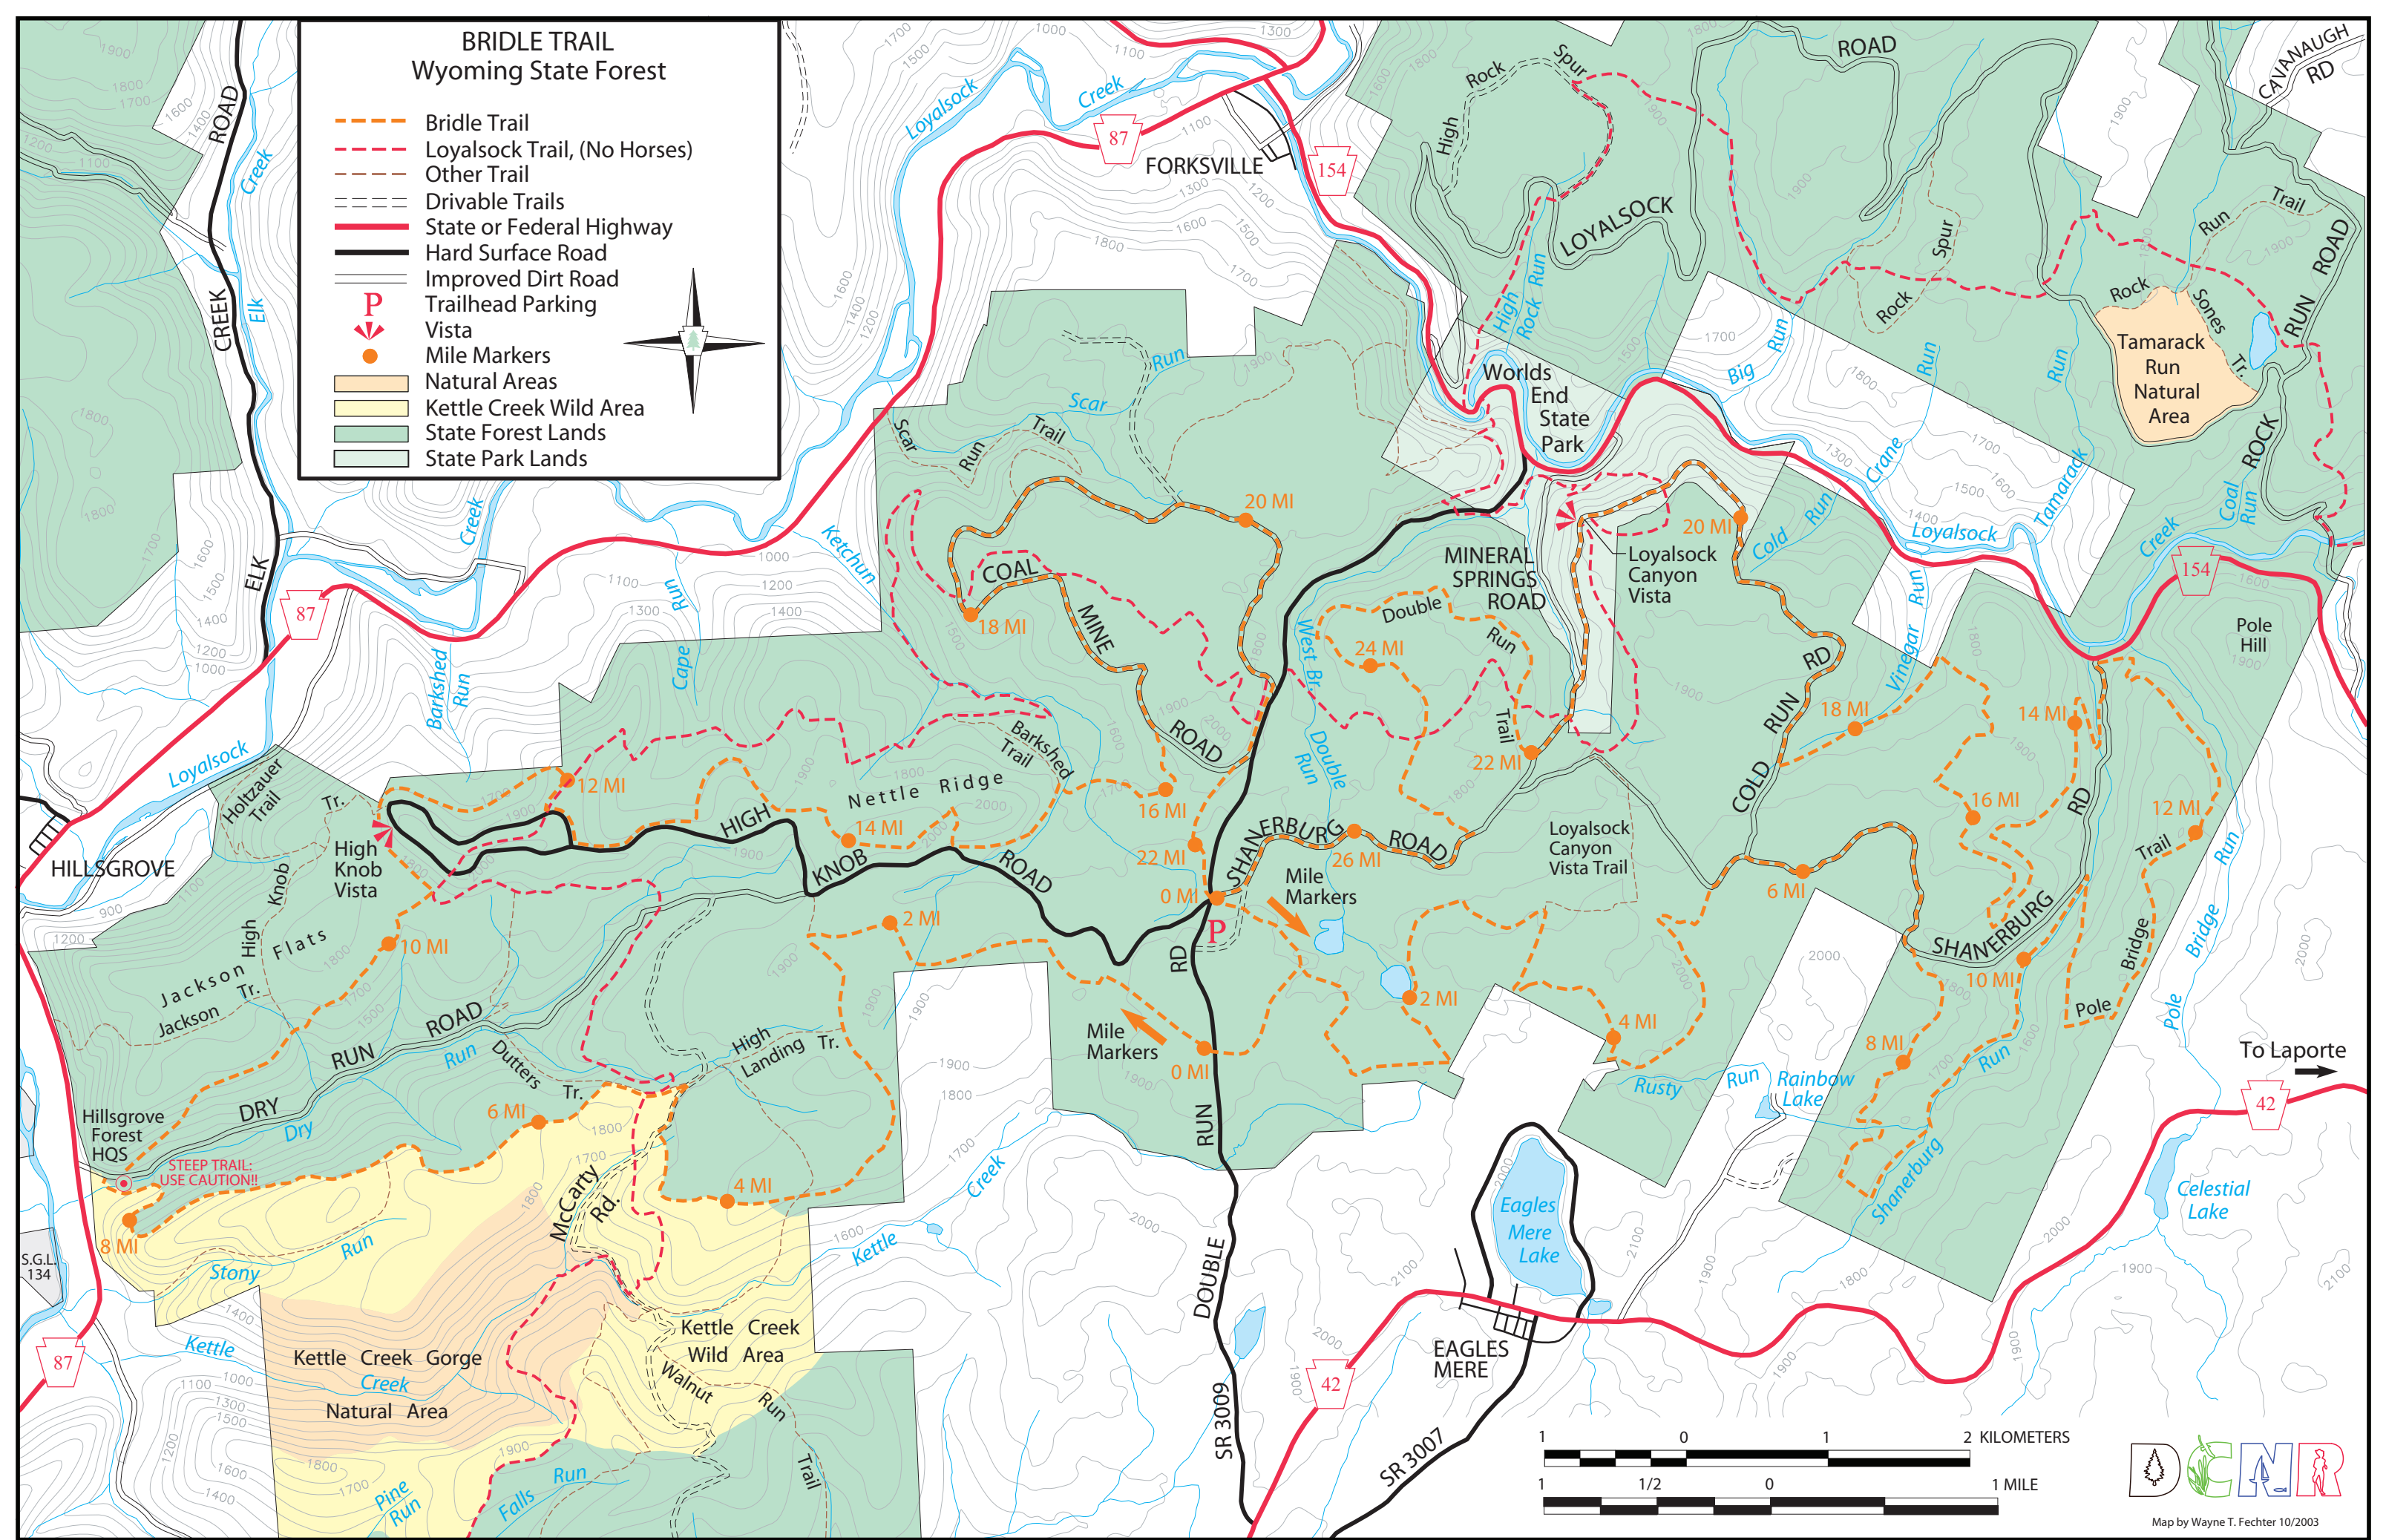

BRIDLE TRAIL Wyoming State Forest

-  Bridle Trail
-  Loyalsock Trail, (No Horses)
-  Other Trail
-  Drivable Trails
-  State or Federal Highway
-  Hard Surface Road
-  Improved Dirt Road
-  Trailhead Parking
-  Vista
-  Mile Markers
-  Natural Areas
-  Kettle Creek Wild Area
-  State Forest Lands
-  State Park Lands

Map by Wayne T. Fechter 10/2003