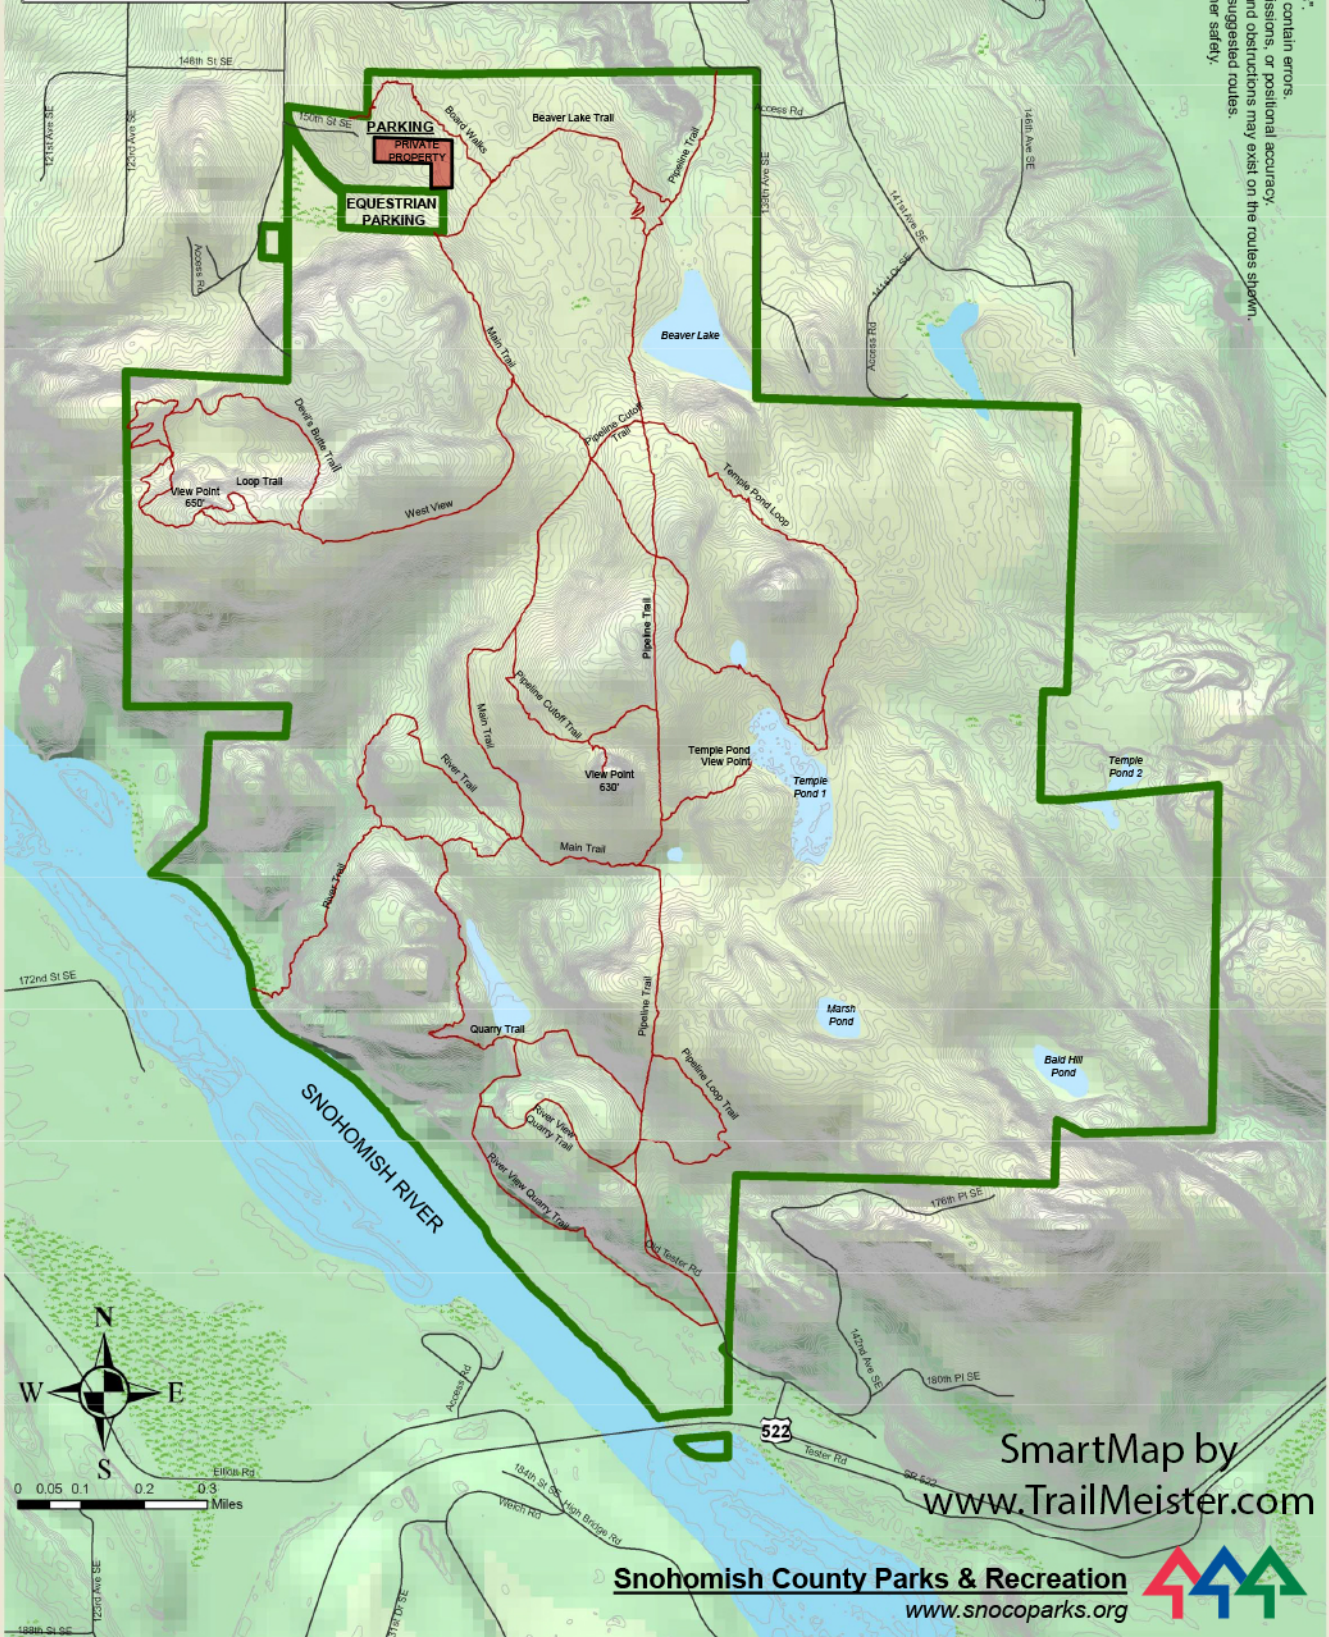

LORD HILL REGIONAL PARK

12921 150th St. SE
Snohomish, WA 98290
Revised December 2010

- Trails
- Waterbody
- Roads
- Park Boundary

DISCLAIMER: The maps and map data are provided "as-is". Maps and data are created from multiple sources that may contain errors. TrailMeister cannot accept any responsibility for errors, omissions, or positional accuracy. Users of this map should be aware that potential hazards and obstructions may exist on the routes shown. TrailMeister in no way warrants the safety or fitness of the suggested routes. The user of this map bears the full responsibility for his or her safety.

SmartMap by
www.TrailMeister.com