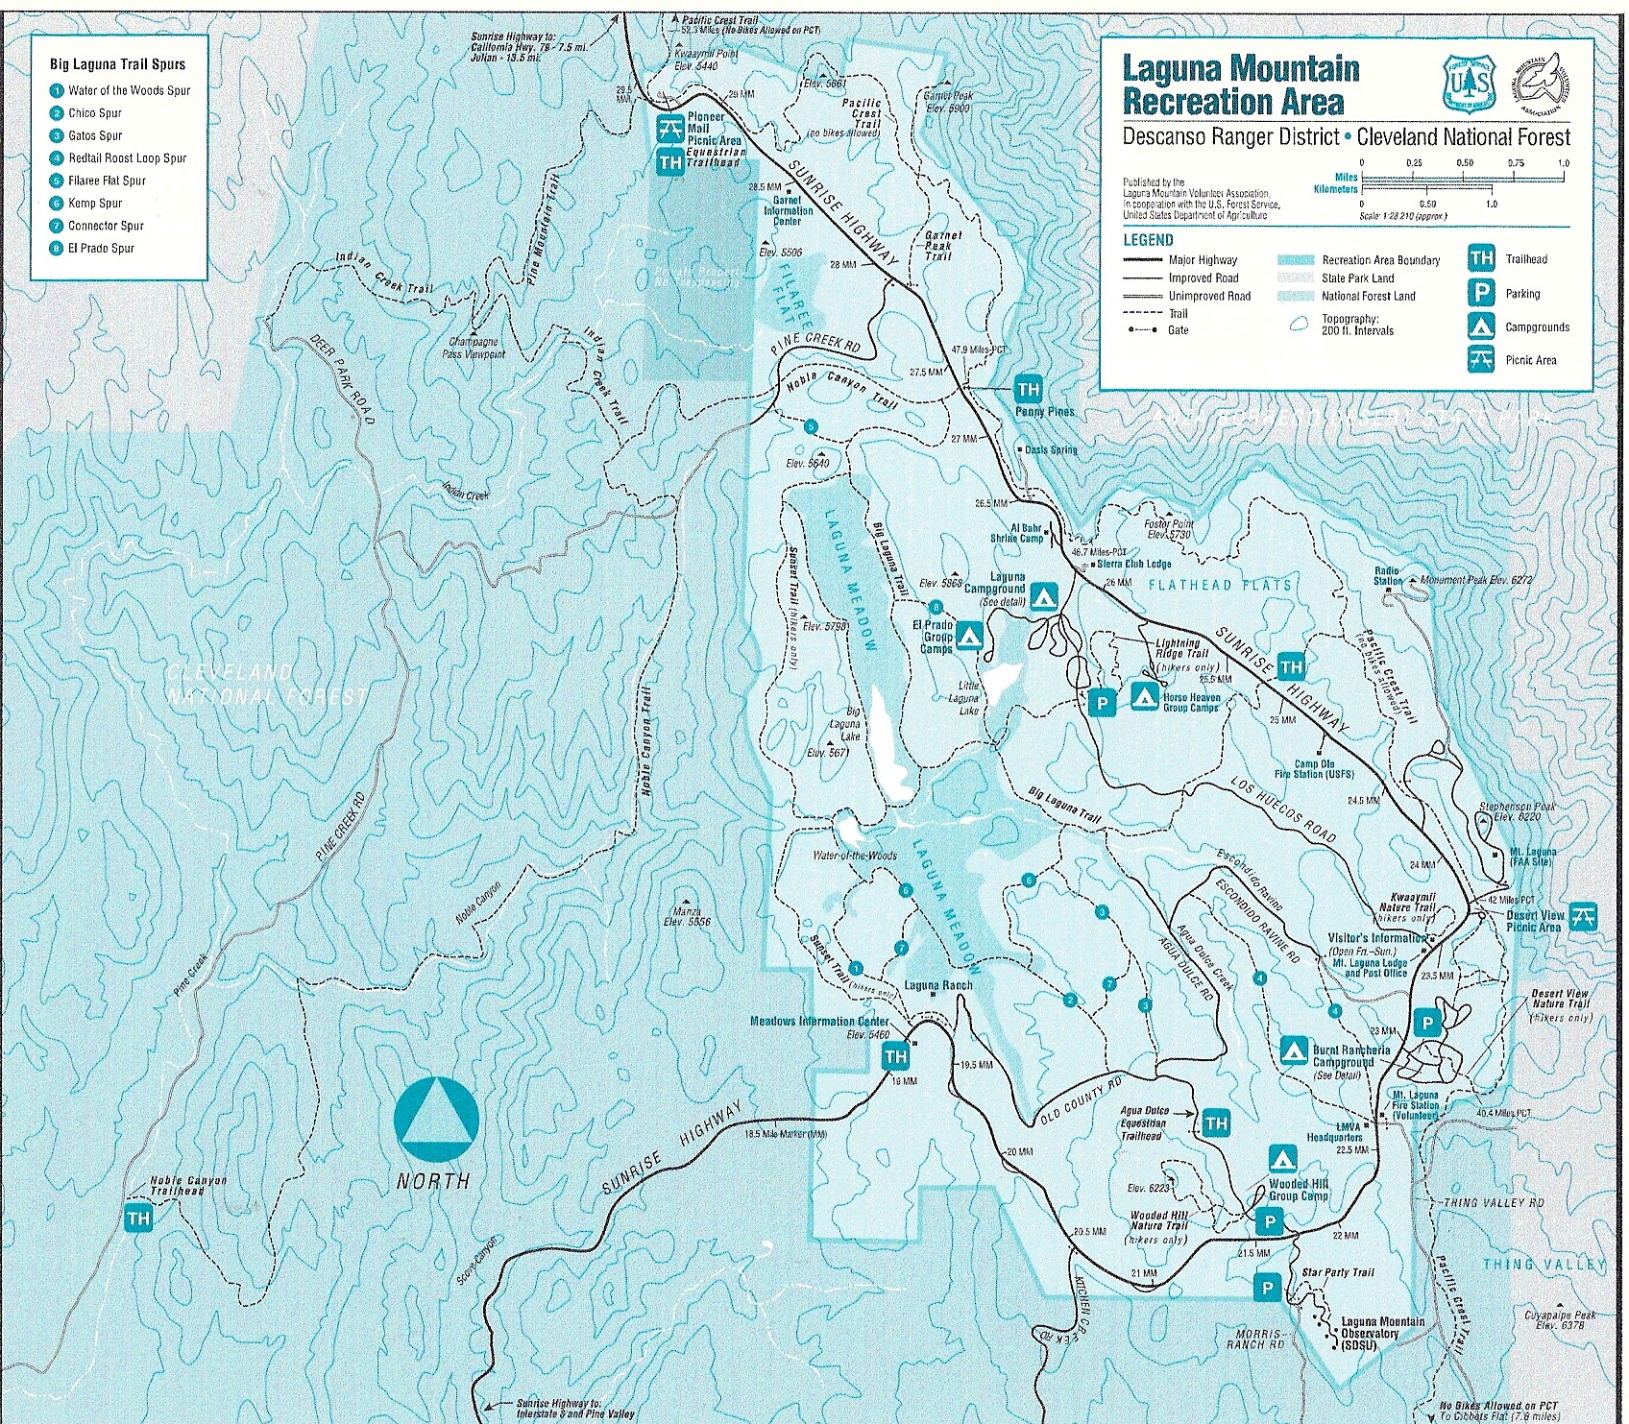

Big Laguna Trail Spurs

1. 1 Water of the Woods Spur
2. 2 Chico Spur
3. 3 Gatos Spur
4. 4 Redtail Roost Loop Spur
5. 5 Filaree Flat Spur
6. 6 Kemp Spur
7. 7 Connector Spur
8. 8 El Prado Spur

Laguna Mountain Recreation Area

Descanso Ranger District • Cleveland National Forest

LEGEND

- Major Highway
- Improved Road
- Unimproved Road
- - - Trail
- Gate
- Recreation Area Boundary
- State Park Land
- National Forest Land
- Topography: 200 ft. Intervals
- TH Trailhead
- P Parking
- ▲ Campgrounds
- PA Picnic Area