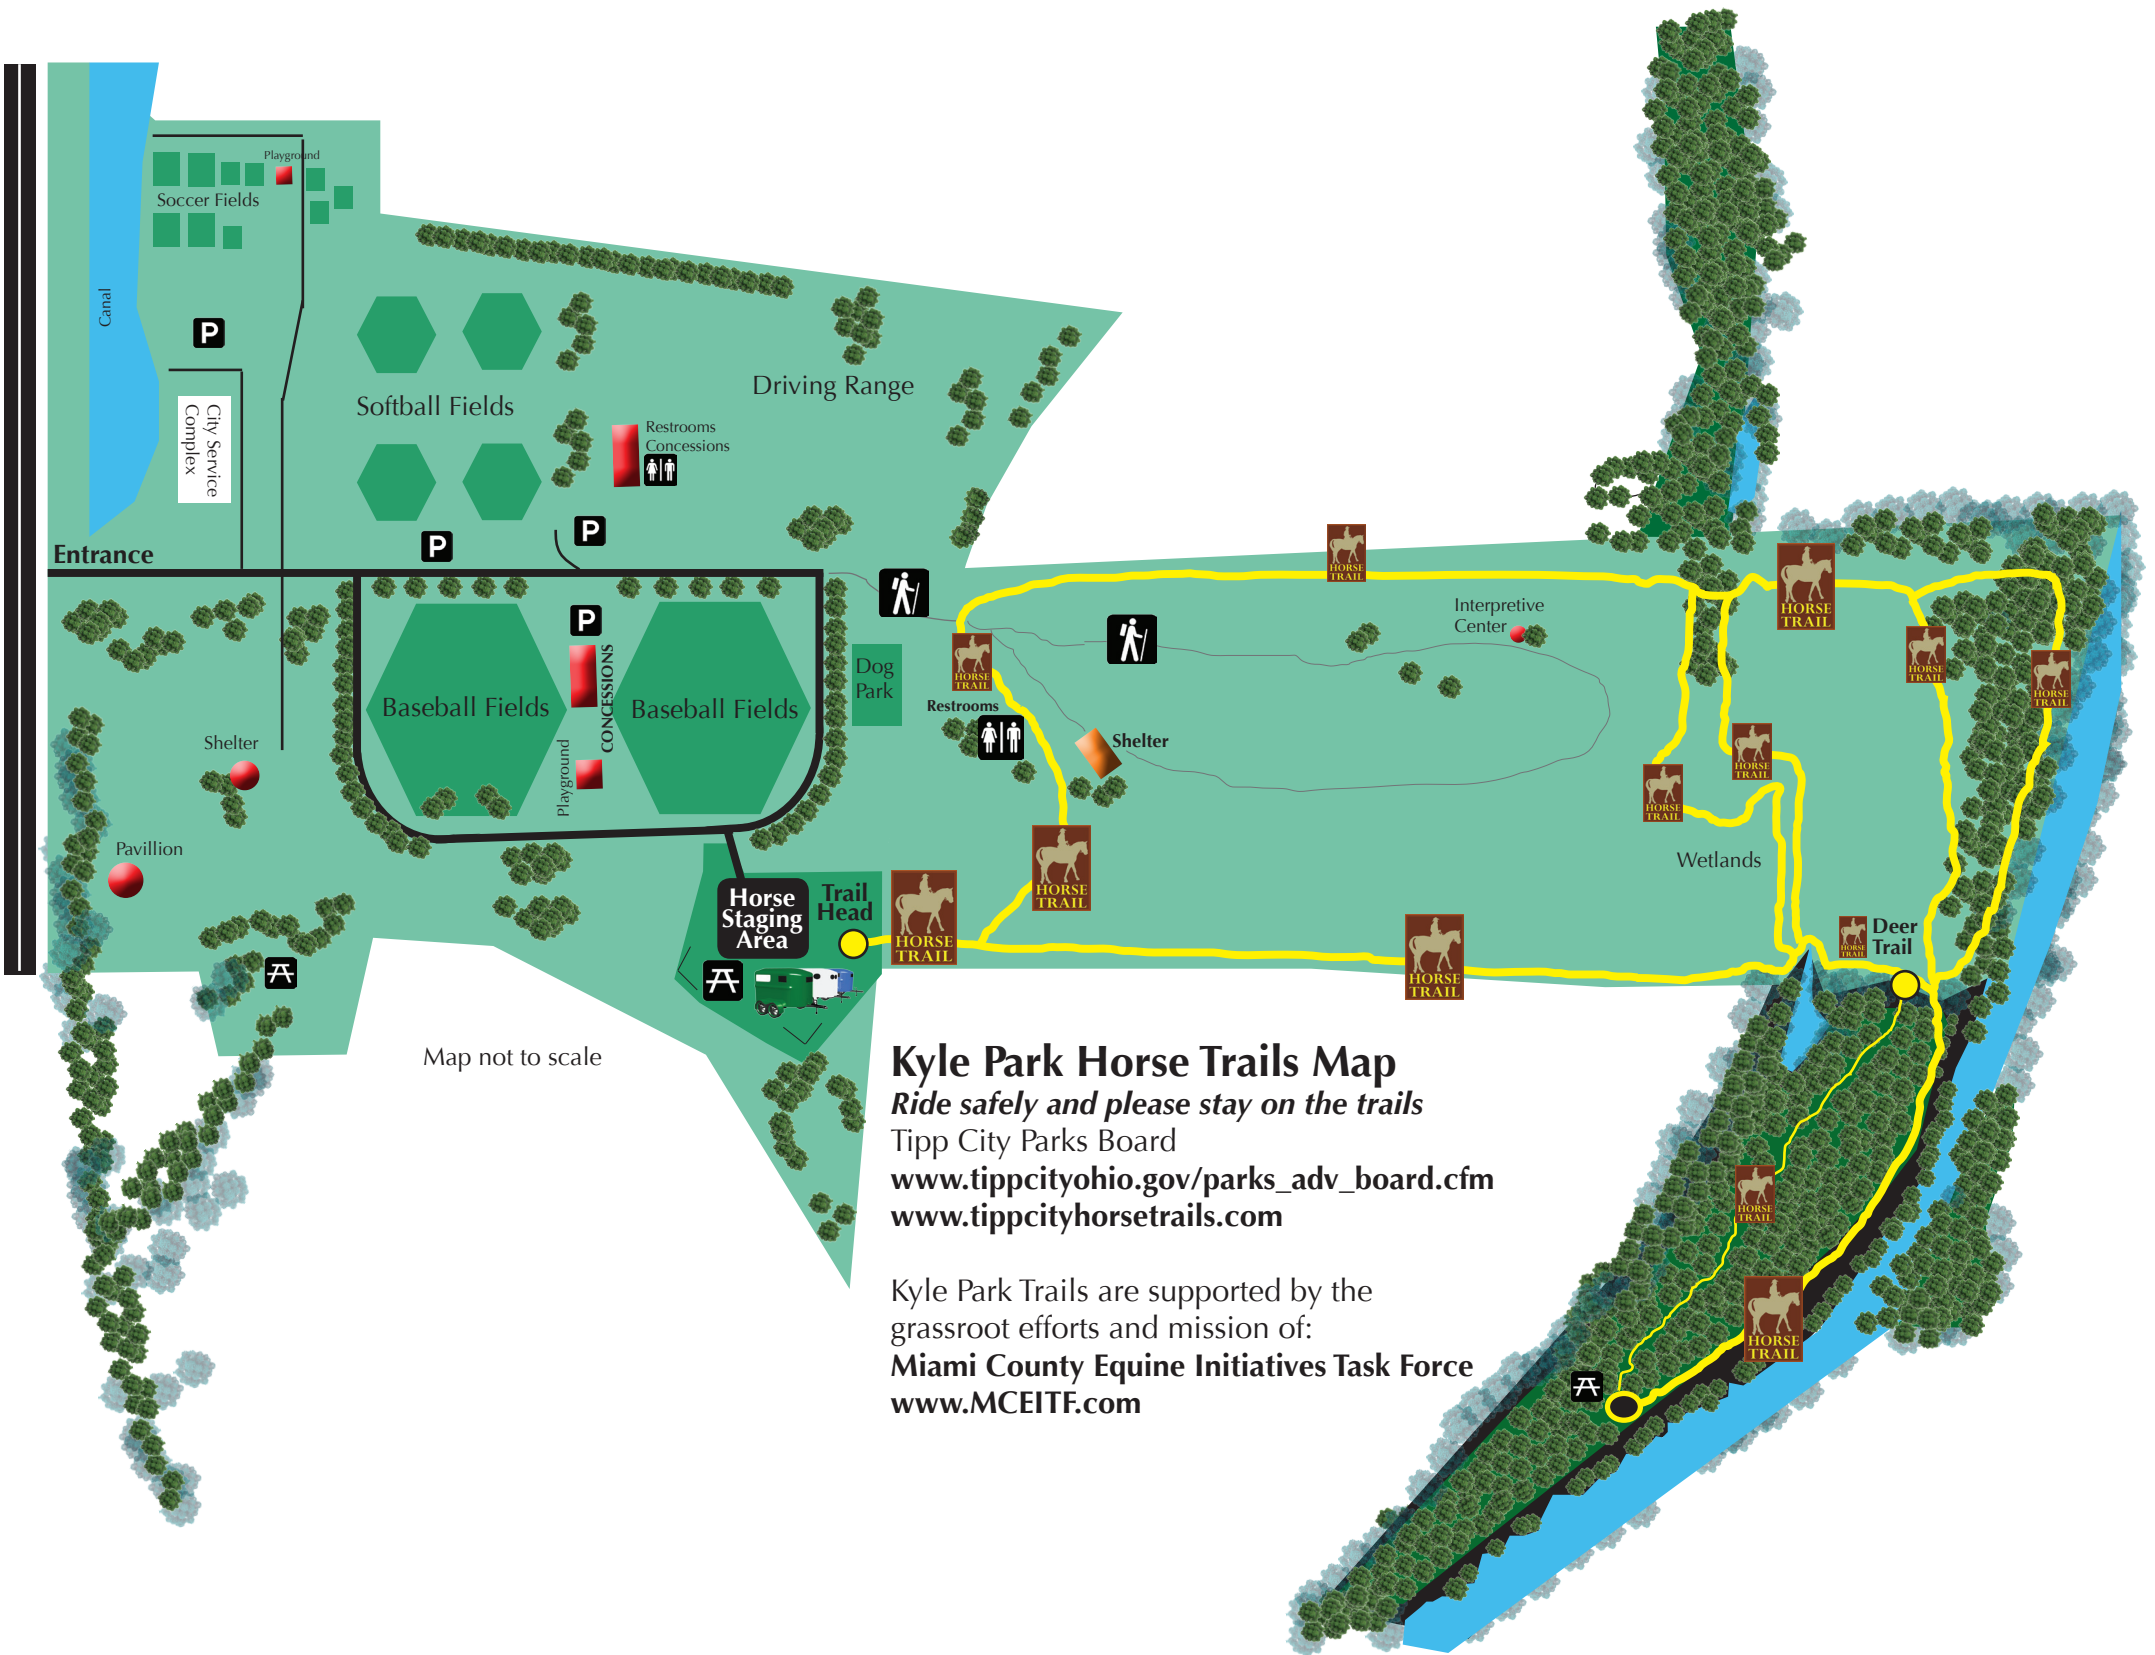

First Street

Map not to scale

Kyle Park Horse Trails Map

Ride safely and please stay on the trails

Tipp City Parks Board

www.tippcityohio.gov/parks_adv_board.cfm

www.tippcityhorsetrails.com

Kyle Park Trails are supported by the grassroot efforts and mission of:

Miami County Equine Initiatives Task Force

www.MCEITF.com