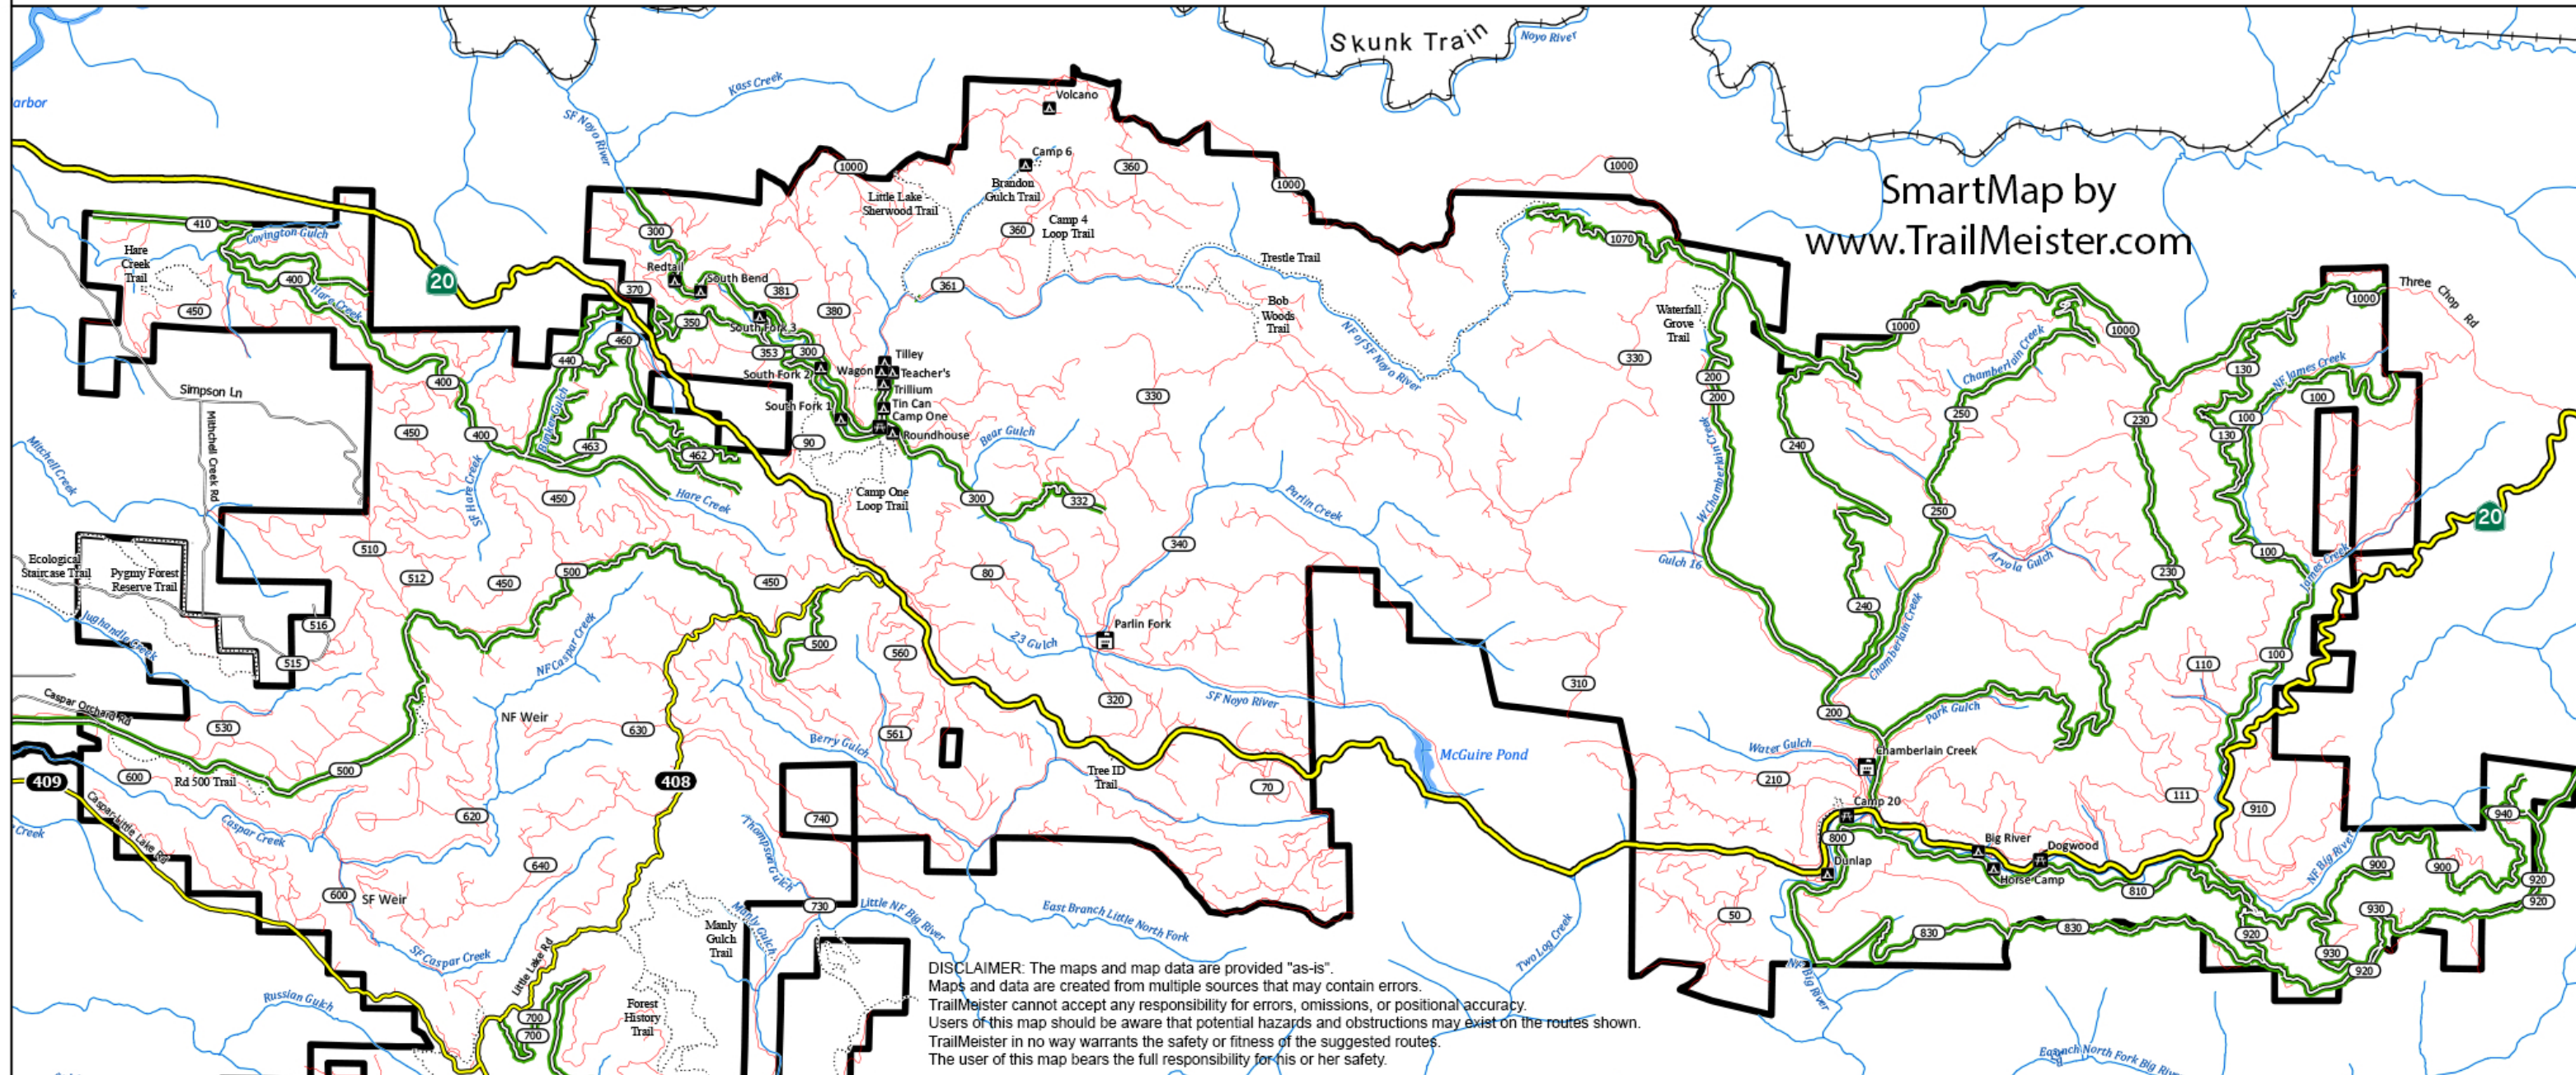

# 2013 Open Roads and Campgrounds

JACKSON DEMONSTRATION STATE FOREST  
CALIFORNIA DEPARTMENT OF FORESTRY AND FIRE PROTECTION - MENDOCINO UNIT

DISCLAIMER: The maps and map data are provided "as-is". Maps and data are created from multiple sources that may contain errors. TrailMeister cannot accept any responsibility for errors, omissions, or positional accuracy. Users of this map should be aware that potential hazards and obstructions may exist on the routes shown. TrailMeister in no way warrants the safety or fitness of the suggested routes. The user of this map bears the full responsibility for his or her safety.

**NOTE: Roads or campsites may be temporarily opened or closed at any time for maintenance, public health or safety reasons, timber operations, or to protect natural resources.**

	JDSF Open Campground		Highway
	JDSF Open Trail		County Road
	JDSF Open Road to Vehicles		
	JDSF Closed Road to Vehicles		

0 0.5 1 Miles  
Map Date: 5/23/2013  
By: Shawn Headley (JDSF)