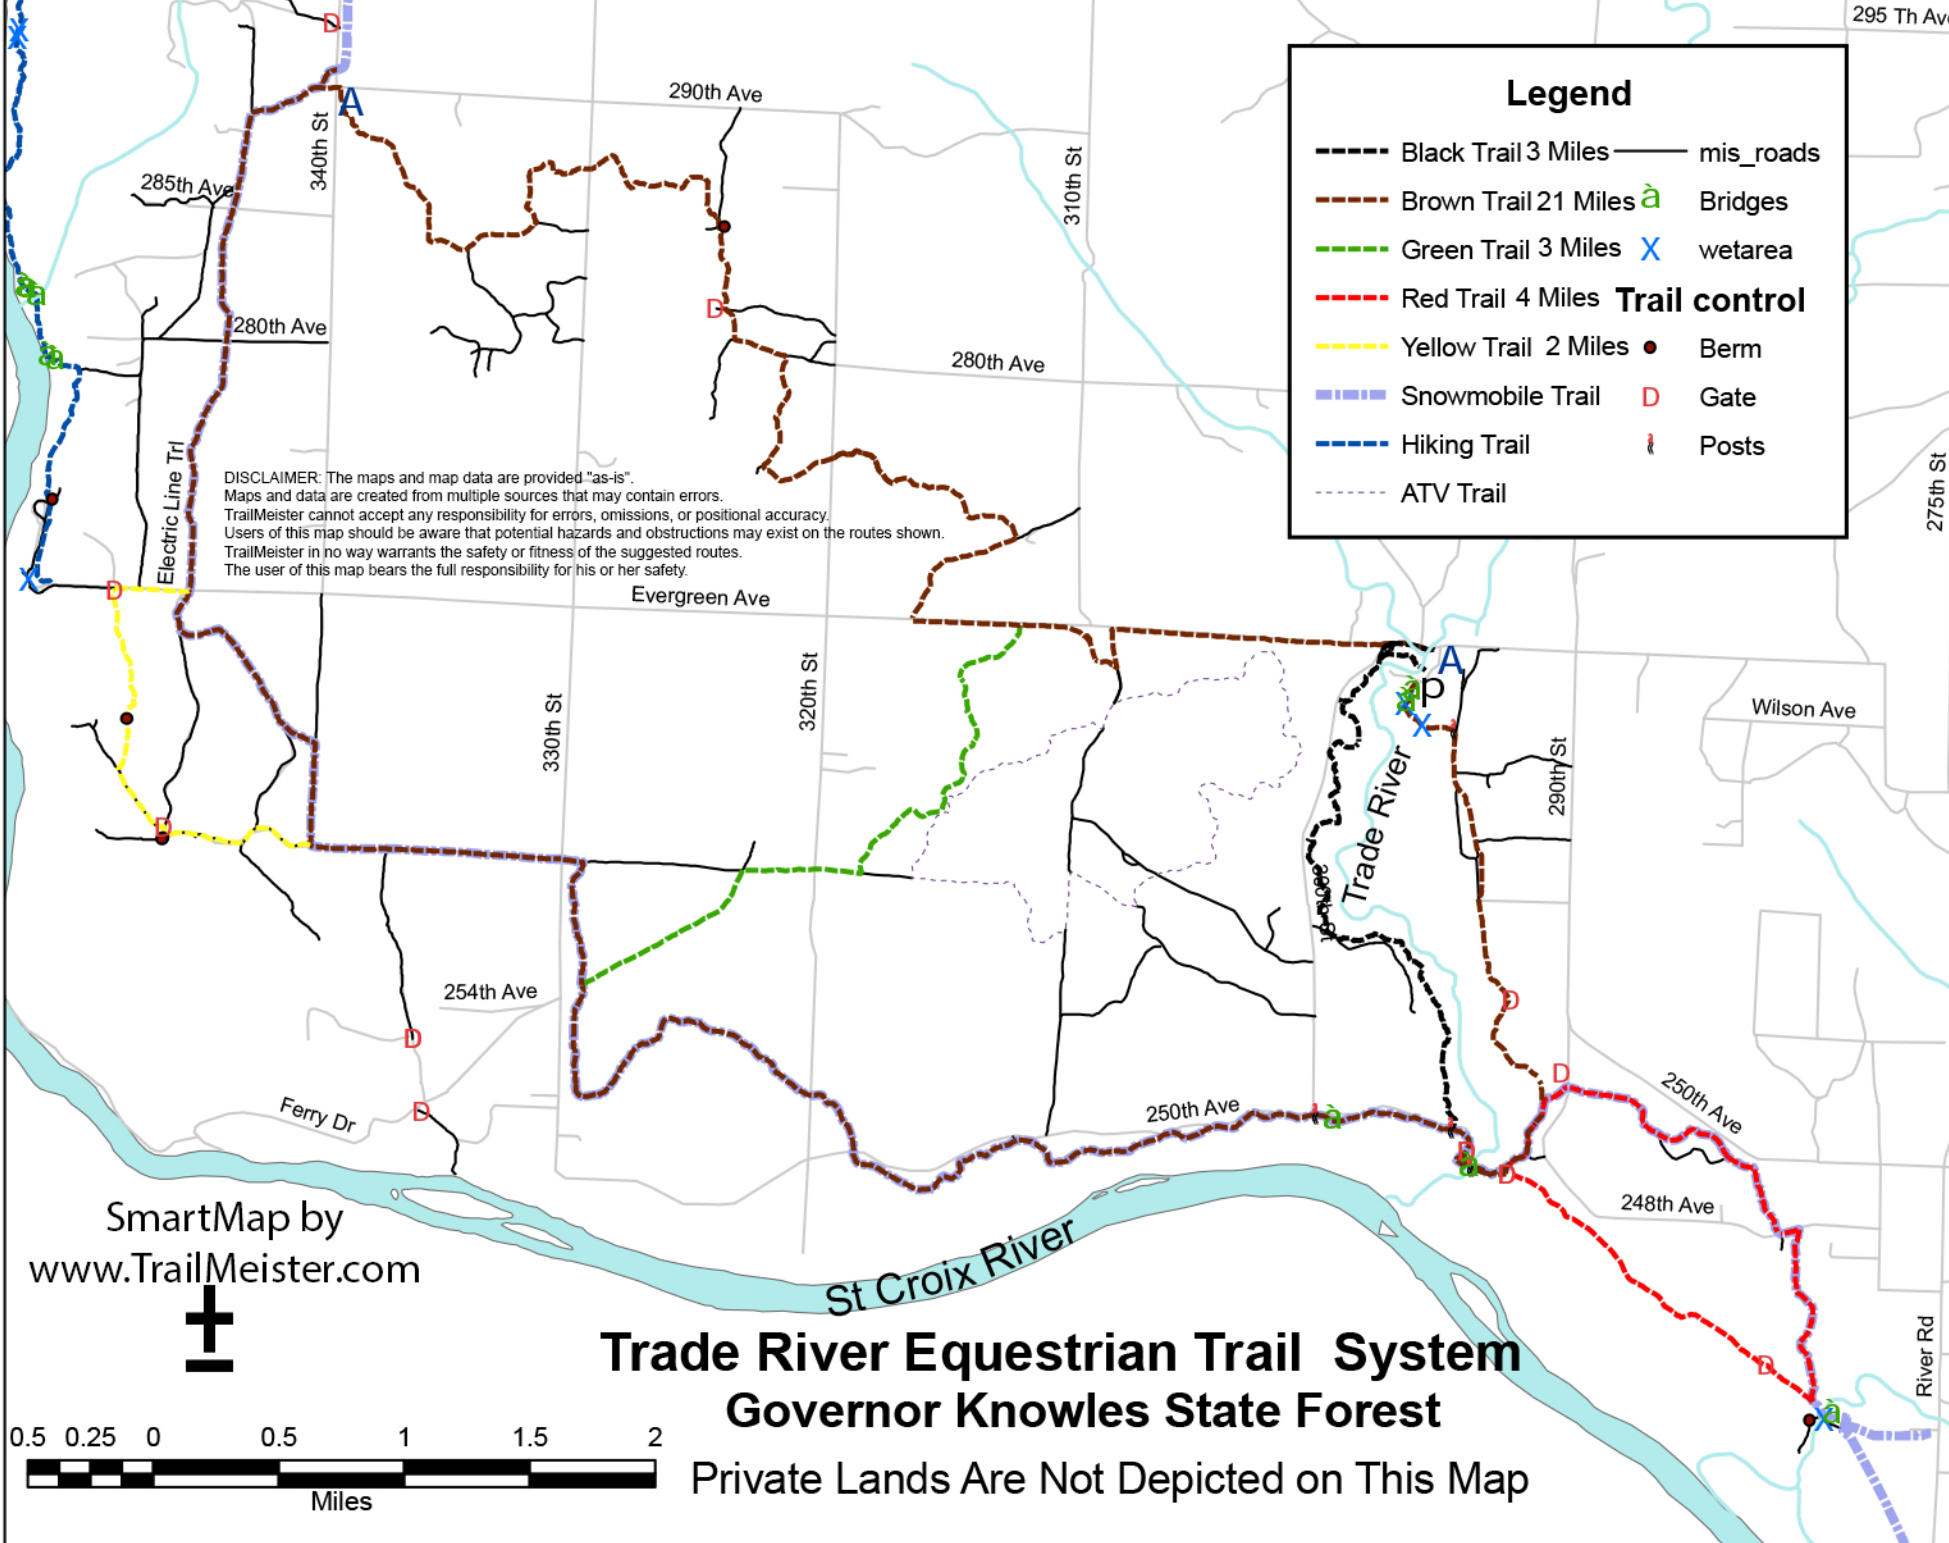

Legend

	Black Trail 3 Miles		mis_roads
	Brown Trail 21 Miles		Bridges
	Green Trail 3 Miles		wetarea
	Red Trail 4 Miles	Trail control	
	Yellow Trail 2 Miles		Berm
	Snowmobile Trail		Gate
	Hiking Trail		Posts
	ATV Trail		

DISCLAIMER: The maps and map data are provided "as-is".
 Maps and data are created from multiple sources that may contain errors.
 TrailMeister cannot accept any responsibility for errors, omissions, or positional accuracy.
 Users of this map should be aware that potential hazards and obstructions may exist on the routes shown.
 TrailMeister in no way warrants the safety or fitness of the suggested routes.
 The user of this map bears the full responsibility for his or her safety.

SmartMap by
www.TrailMeister.com

Trade River Equestrian Trail System Governor Knowles State Forest

Private Lands Are Not Depicted on This Map