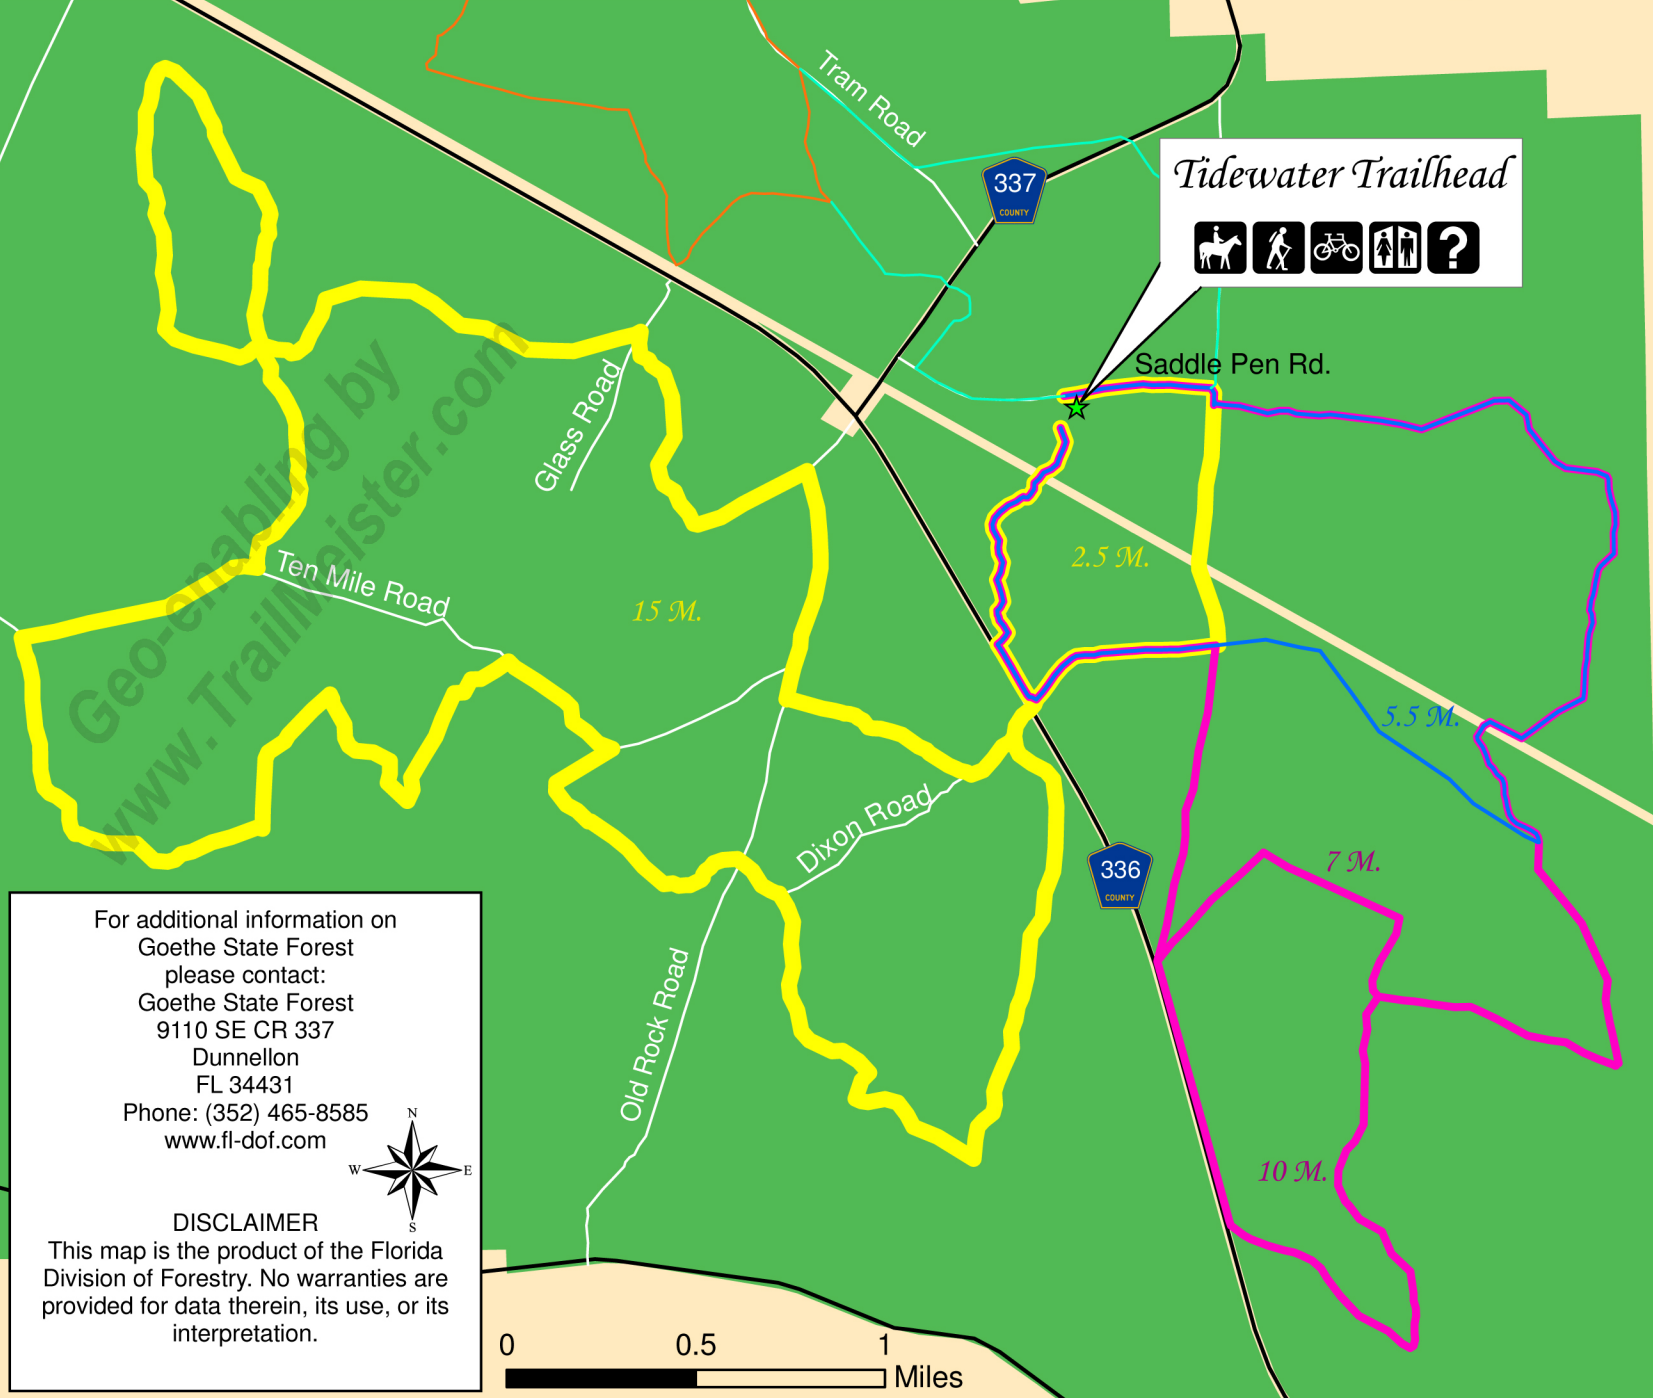

# Goethe State Forest

## Tidewater Trails

Enjoy this interactive smart map on your smart phone.

Scan the QR codes.

#1 Download free map reader app

#2 download smart map

Tidewater Trailhead