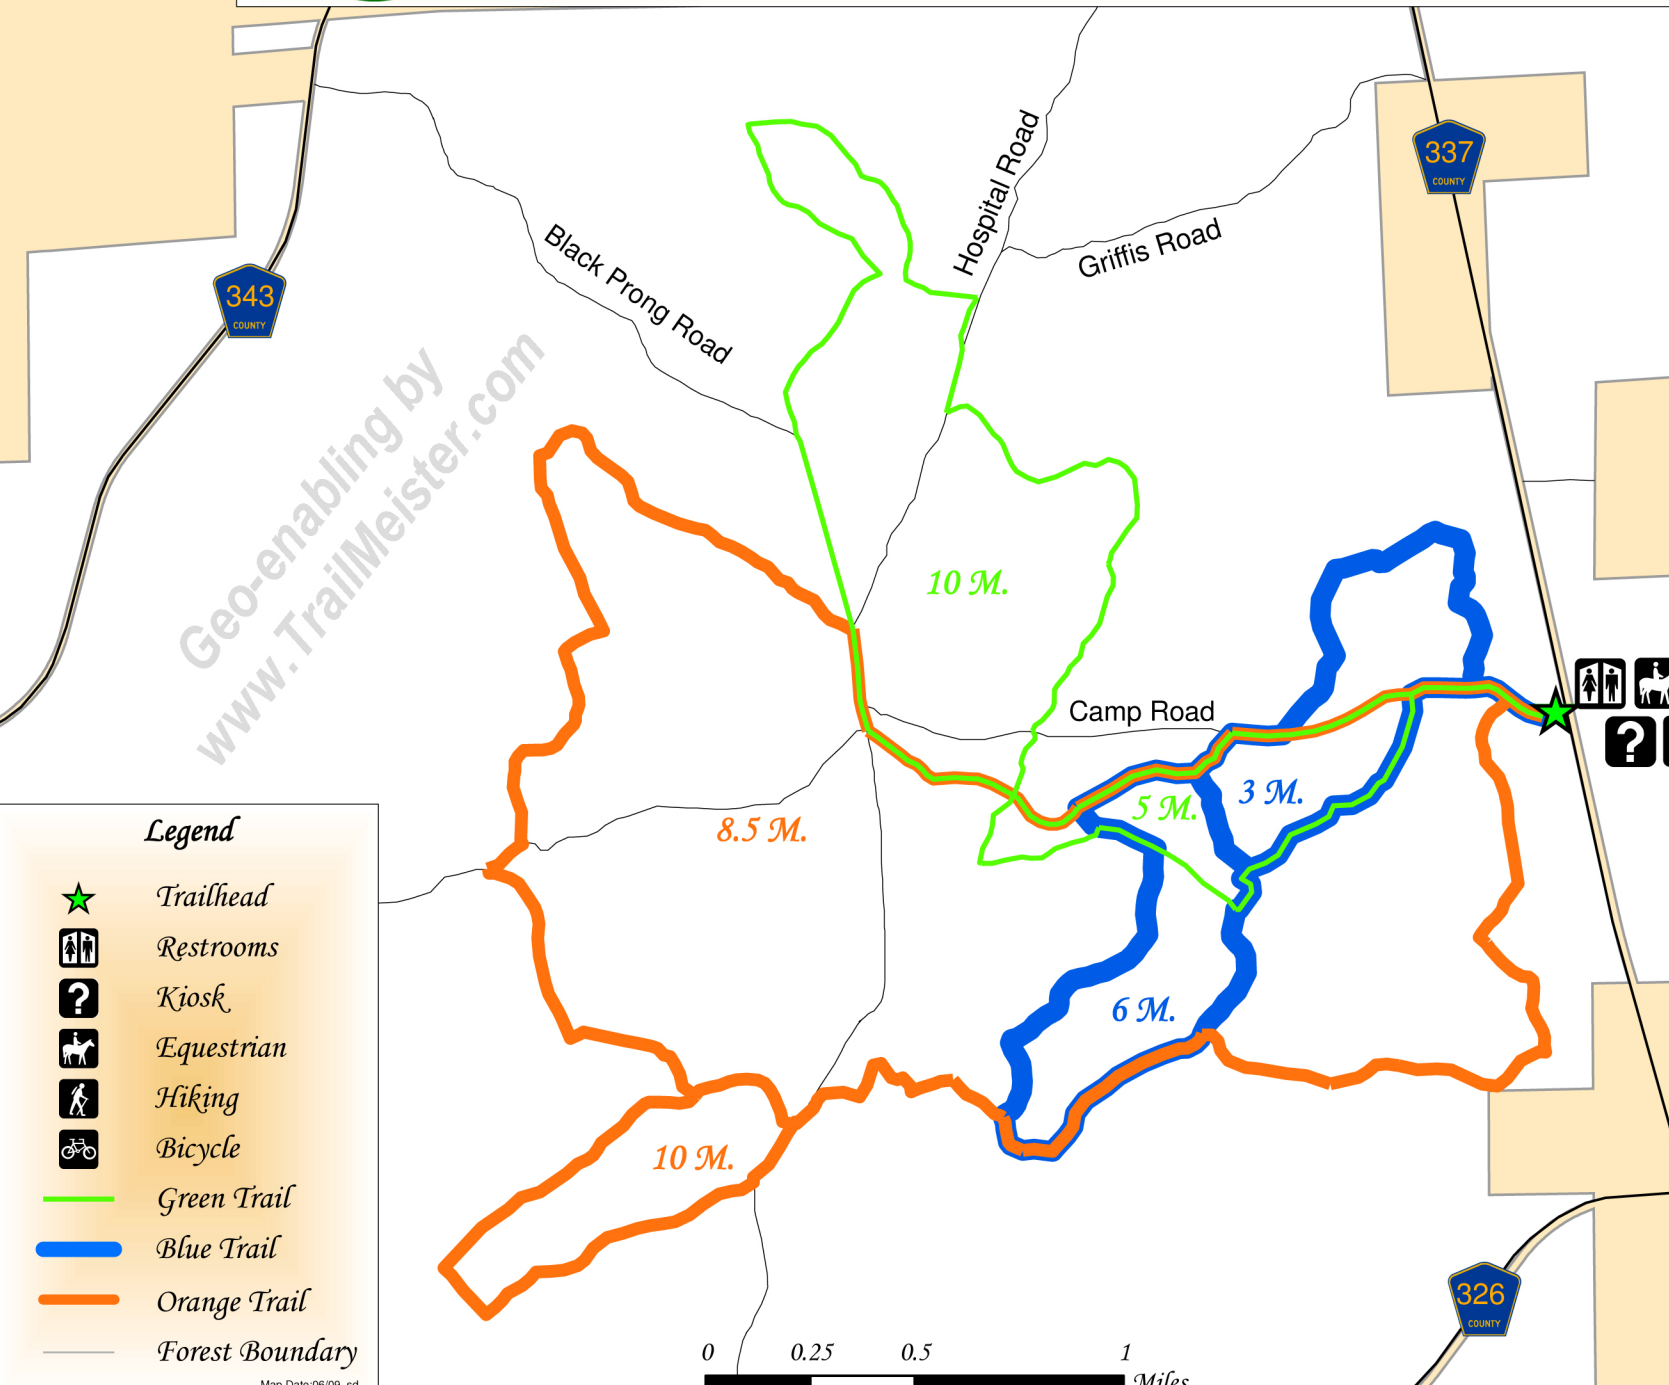

Goethe State Forest

Black Prong Trails

Enjoy this interactive smart map on your smart phone.

Scan these QR codes.

#1 Download free map reader app

#2 download smart map

For additional information on Goethe State Forest please contact:

Goethe State Forest
9110 SE CR 337
Dunnellon
FL 34431

Phone: (352) 465-8585
www.fl-dof.com

DISCLAIMER
This map is the product of the Florida Division of Forestry. No warranties are provided for data therein, its use, or its interpretation.

Geo-enabling by
www.TrailMeister.com

Legend

- Trailhead
- Restrooms
- Kiosk
- Equestrian
- Hiking
- Bicycle
- Green Trail
- Blue Trail
- Orange Trail
- Forest Boundary

Map Date: 06/09, sd