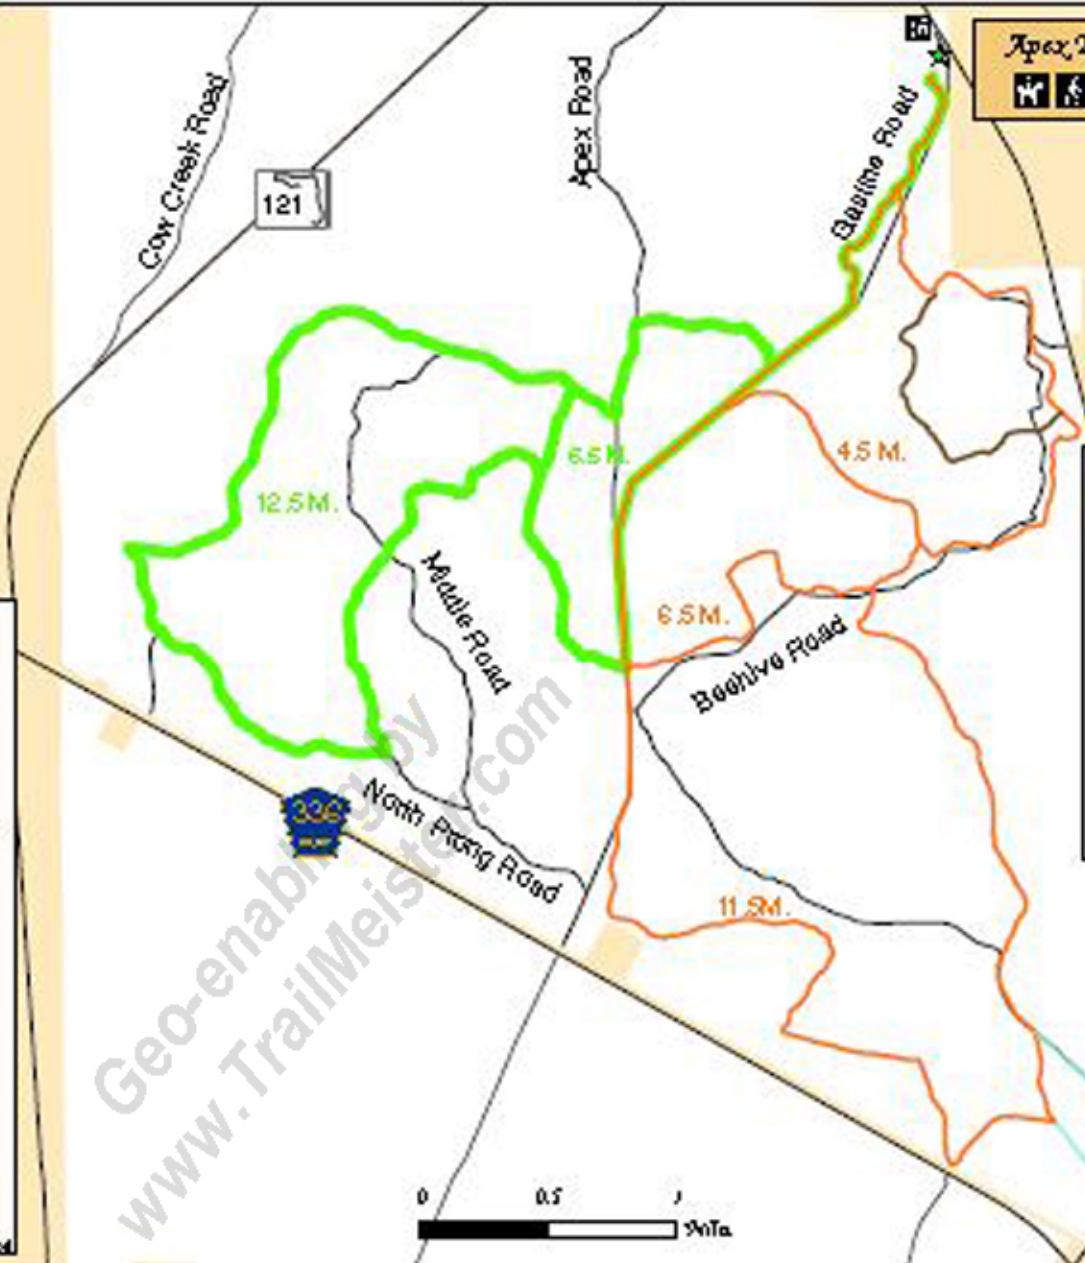

Goethe State Forest

Apex Trails

#2 download smart map

Enjoy this interactive smart map on your smart phone.

Scan these QR codes.

#1 Download free map reader app

Legend

- ★ Trailhead
- Ⓜ Mark
- 🏠 State Forest Office
- 🐎 Equestrian
- 👤 Hiking
- 🚲 Bicycle Trail
- 🟢 Green Trail
- 🟠 Orange Trail
- 🟡 Connector Trail To Trails 101
- 🌳 Back Island Bypass

www.TrailMeister.com

For additional information on Goethe State Forest please contact:

Goethe State Forest
9110 SE CR 887
Dunnellon
FL 34481

Phone: (352) 465-8535
www.fl-dof.com

DISCLAIMER:
This map is the product of the Florida Division of Forestry. No warranties are provided for data therein, its use, or its interpretation.