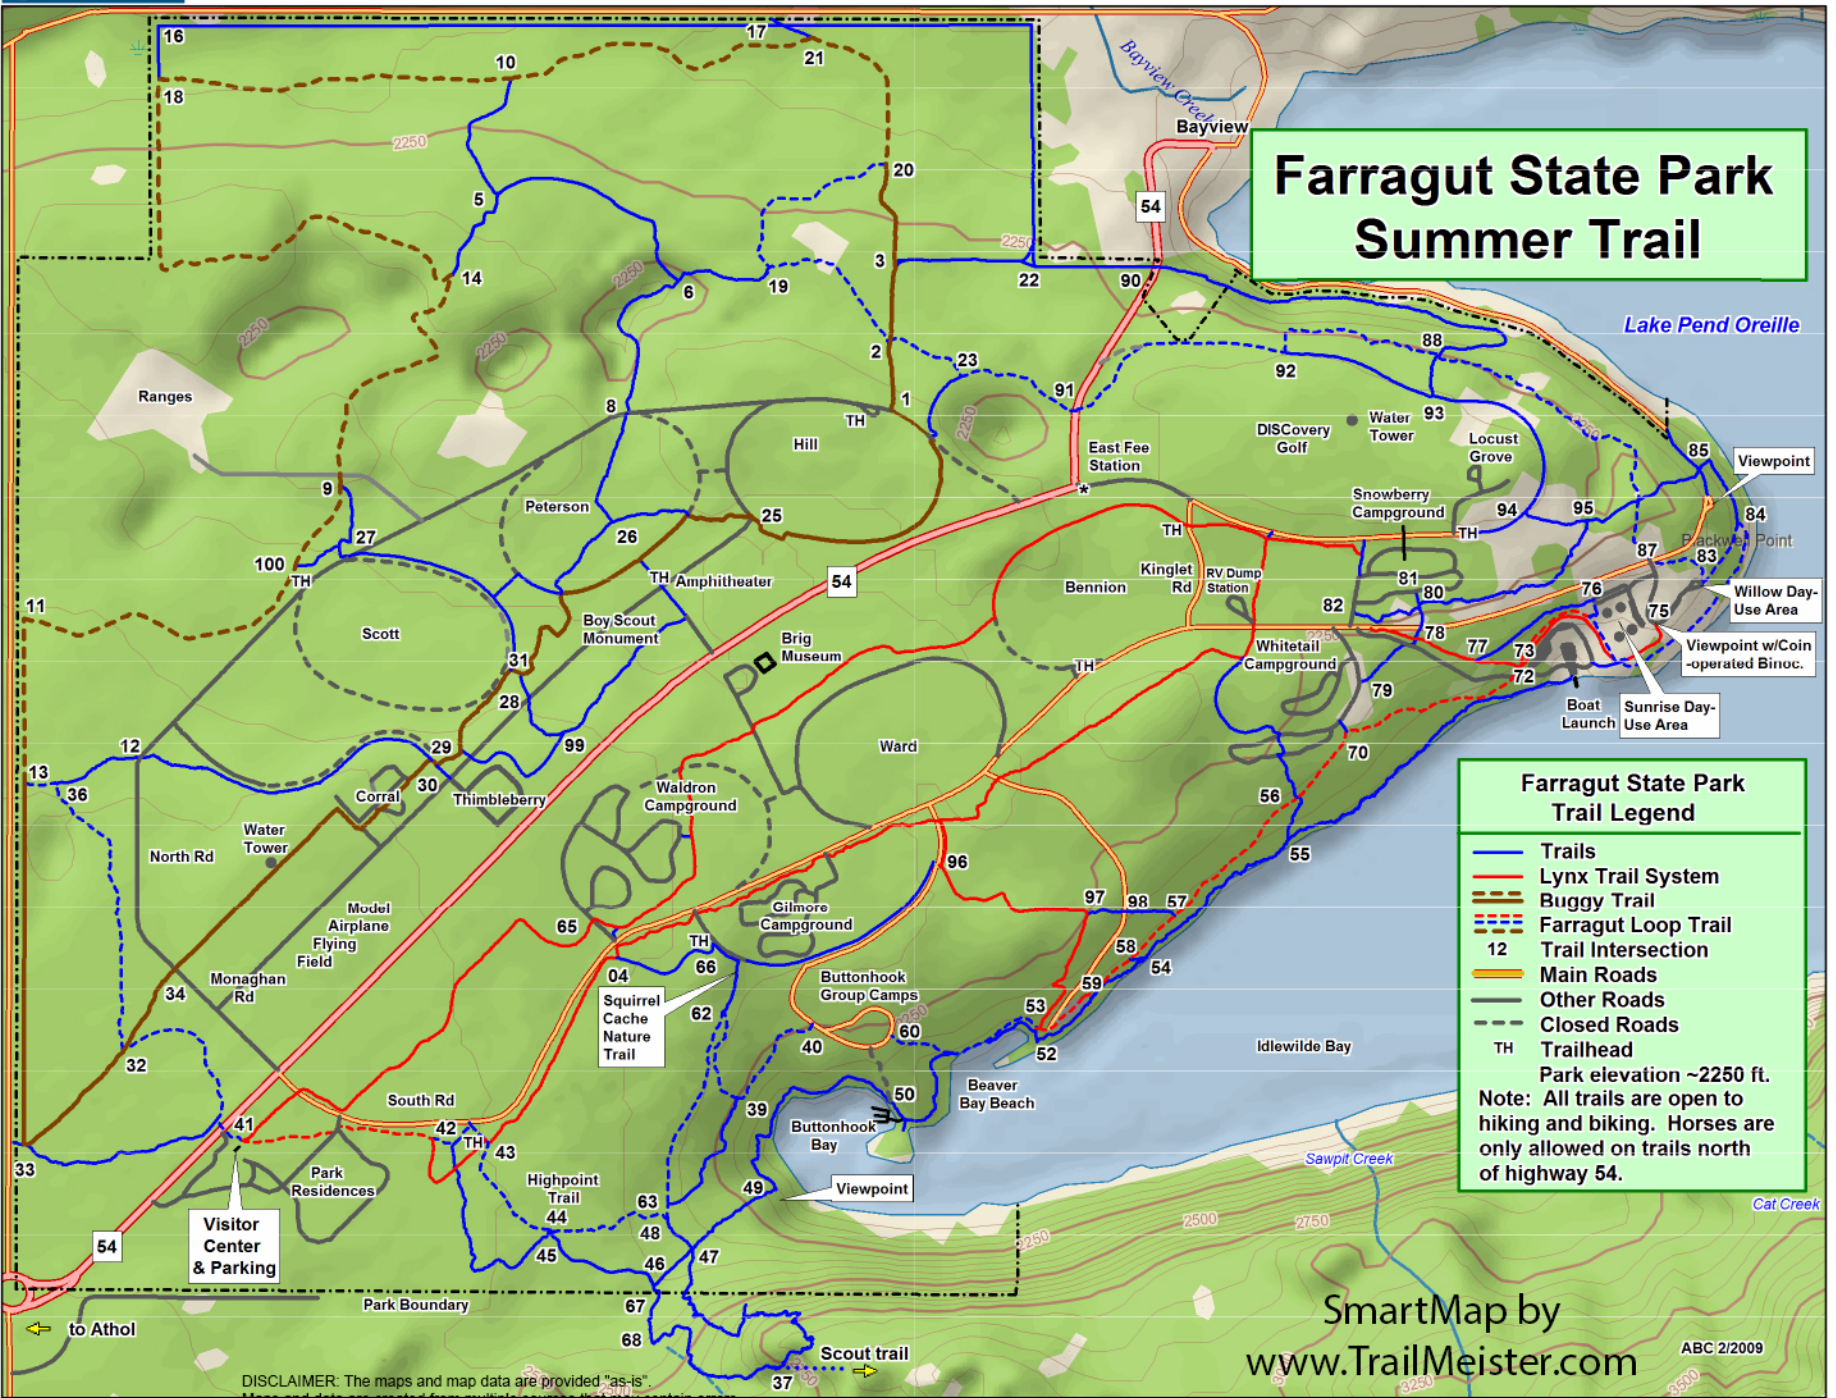

Farragut State Park Summer Trail

Farragut State Park Trail Legend

- Trails
- Lynx Trail System
- - - Buggy Trail
- - - Farragut Loop Trail
- 12 Trail Intersection
- Main Roads
- Other Roads
- - - Closed Roads
- TH Trailhead

Park elevation ~2250 ft.
 Note: All trails are open to hiking and biking. Horses are only allowed on trails north of highway 54.

SmartMap by www.TrailMeister.com ABC 2/2009

DISCLAIMER: The maps and map data are provided "as is". Maps and data are created from multiple sources that may contain errors. TrailMeister cannot accept any responsibility for errors, omissions, or positional accuracy. Users of this map should be aware that potential hazards and obstructions may exist on the routes shown. TrailMeister in no way warrants the safety or fitness of the suggested routes. The user of this map bears the full responsibility for his or her safety.

Data use subject to license.
 © DeLorme. XMap® 6.
www.delorme.com