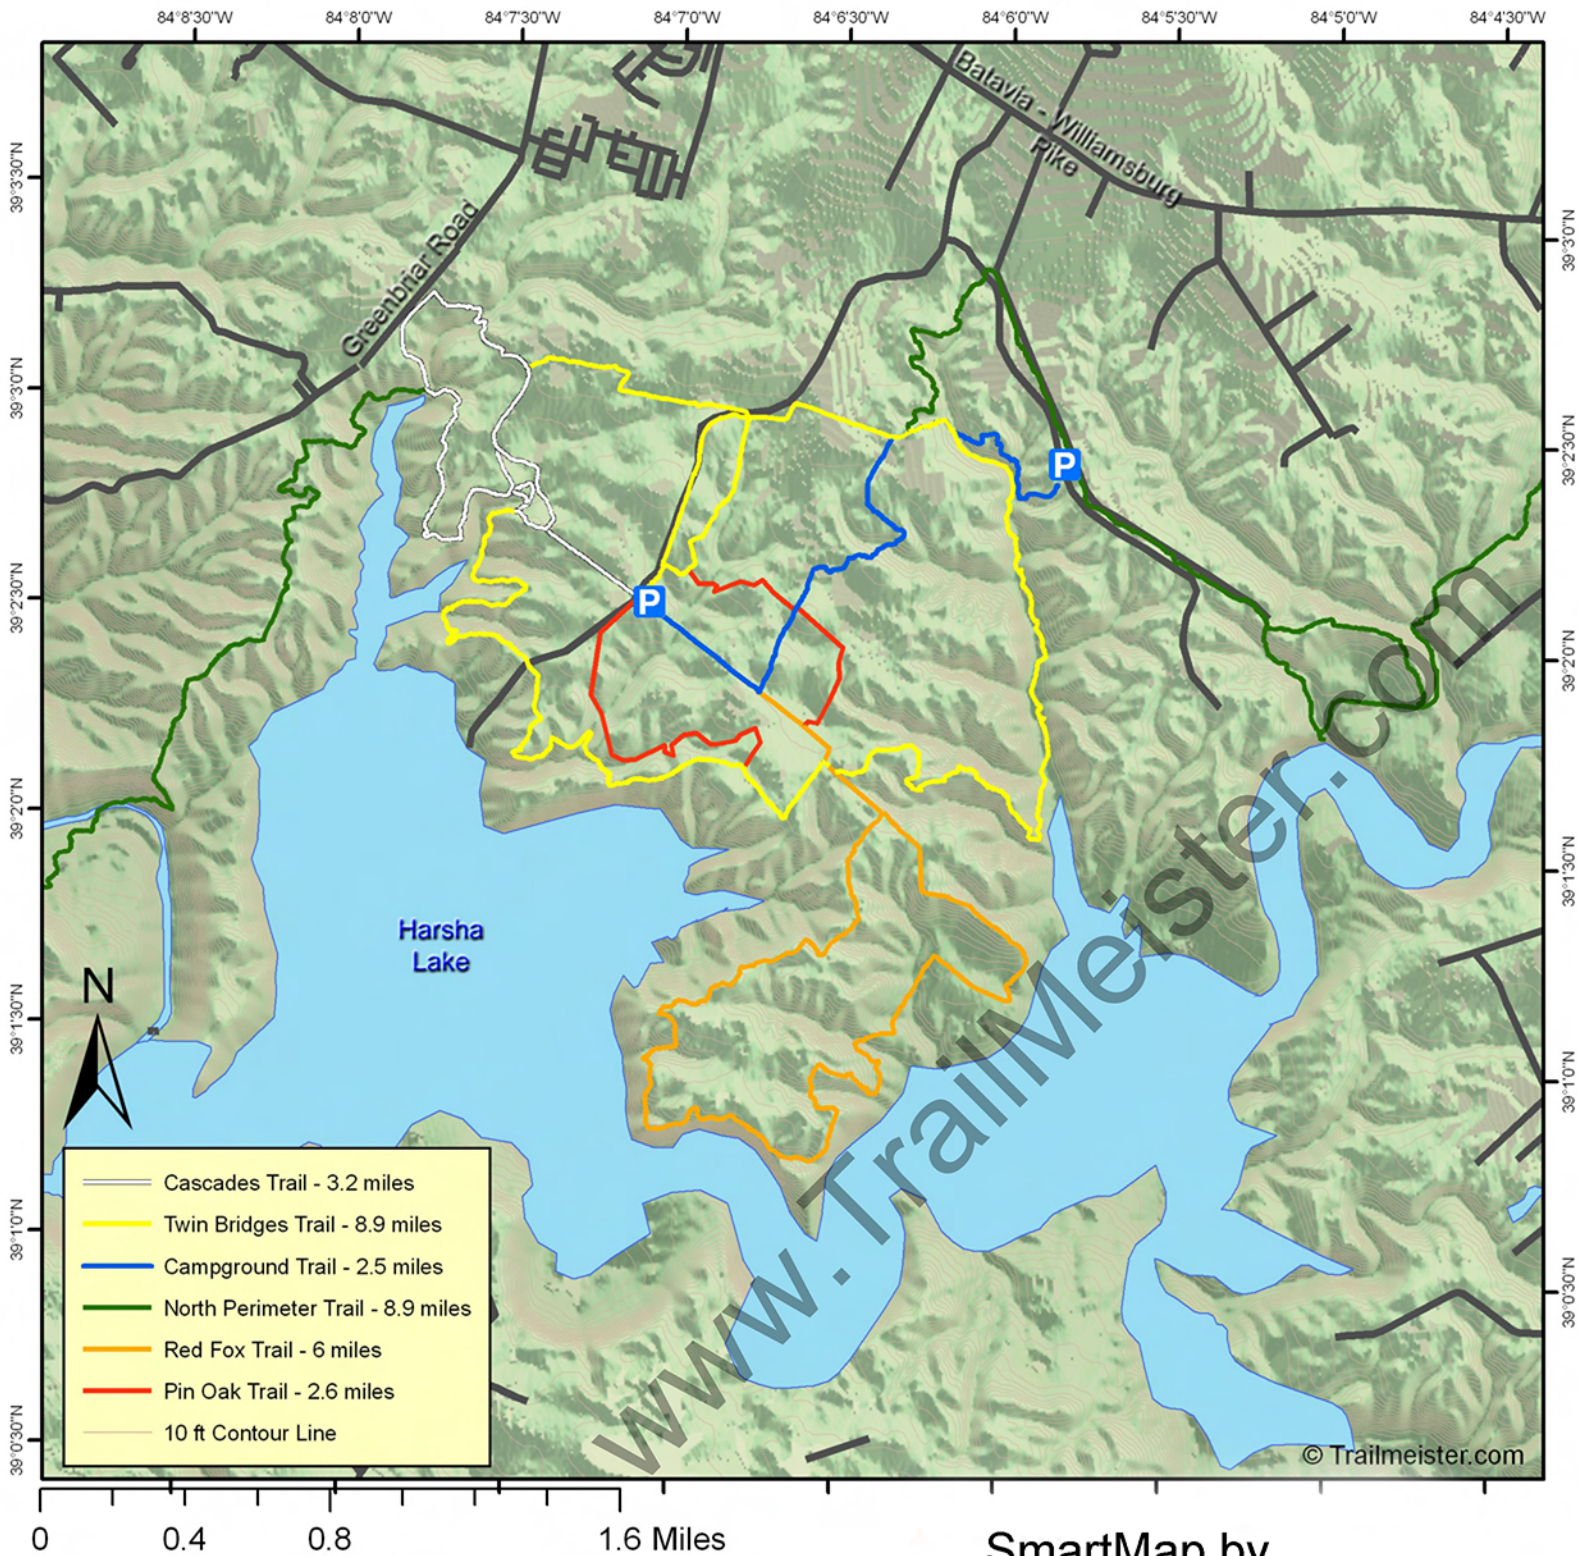

# East Fork State Park Bridle Paths

With over 32 miles of bridle trails, easily accessed from the horseman's day use area on the North side of the park, East Fork has something for everyone.

SmartMap by  
[www.TrailMeister.com](http://www.TrailMeister.com)

DISCLAIMER: The maps and map data are provided "as-is".  
Maps and data are created from multiple sources that may contain errors.  
TrailMeister cannot accept any responsibility for errors, omissions, or positional accuracy.  
Users of this map should be aware that potential hazards and obstructions may exist on the routes shown and that TrailMeister in no way warrants the safety or fitness of the suggested routes.  
The user of this map bears the full responsibility for his or her safety.