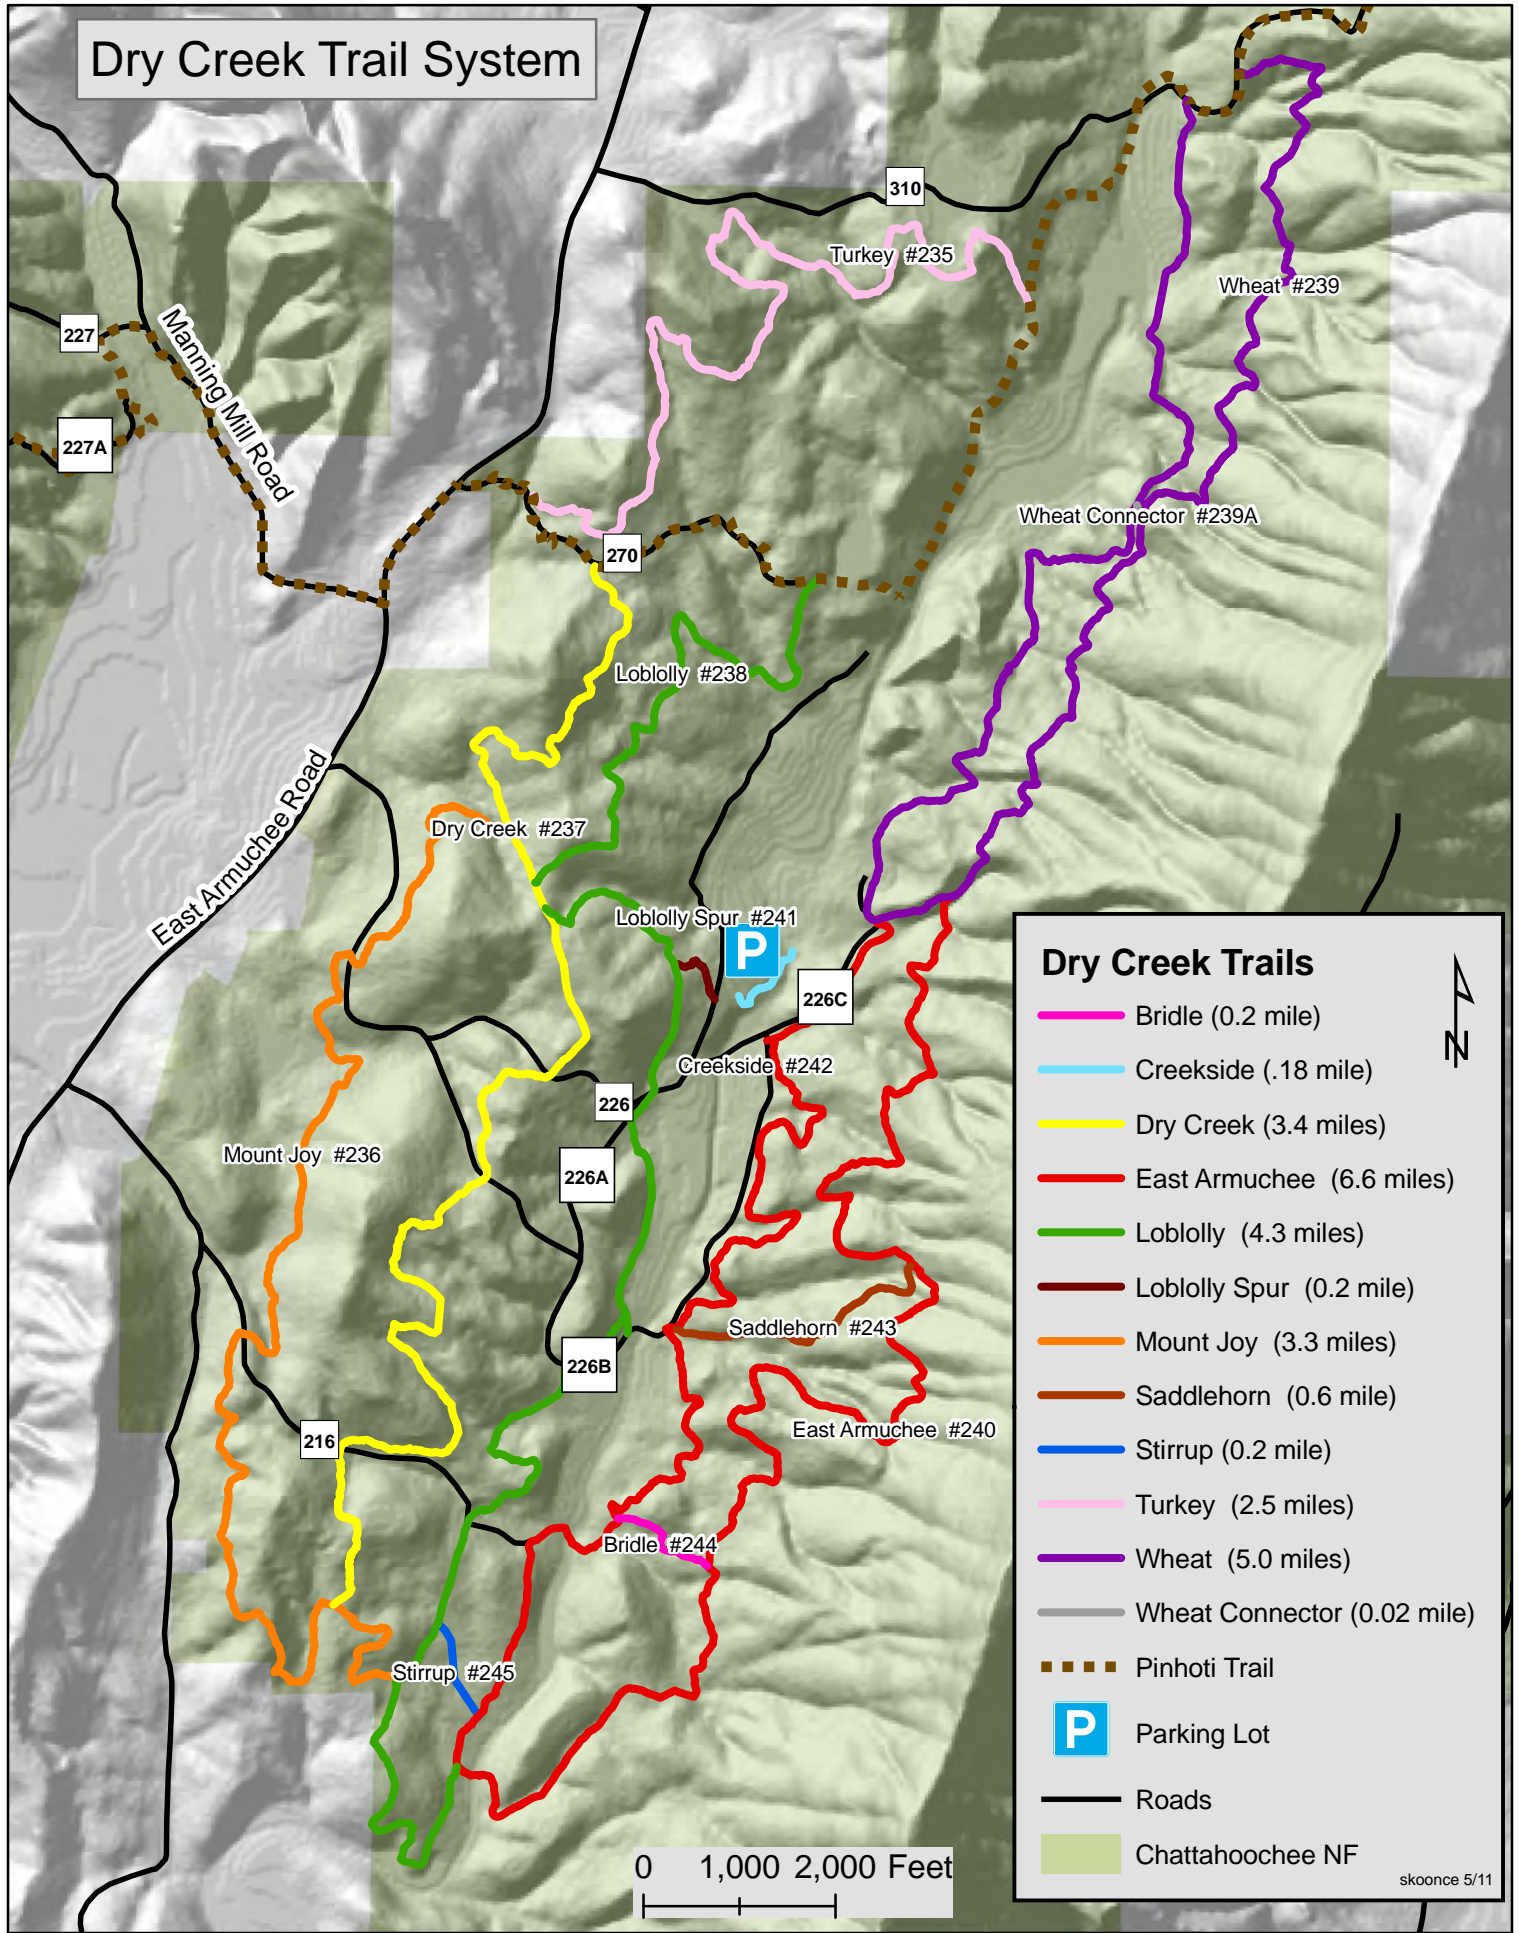

# Dry Creek Trail System

**Dry Creek Trails**

- Bridle (0.2 mile)
- Creekside (.18 mile)
- Dry Creek (3.4 miles)
- East Armuchee (6.6 miles)
- Loblolly (4.3 miles)
- Loblolly Spur (0.2 mile)
- Mount Joy (3.3 miles)
- Saddlehorn (0.6 mile)
- Stirrup (0.2 mile)
- Turkey (2.5 miles)
- Wheat (5.0 miles)
- Wheat Connector (0.02 mile)
- Pinhoti Trail
- P Parking Lot
- Roads
- Chattahoochee NF

skoonce 5/11