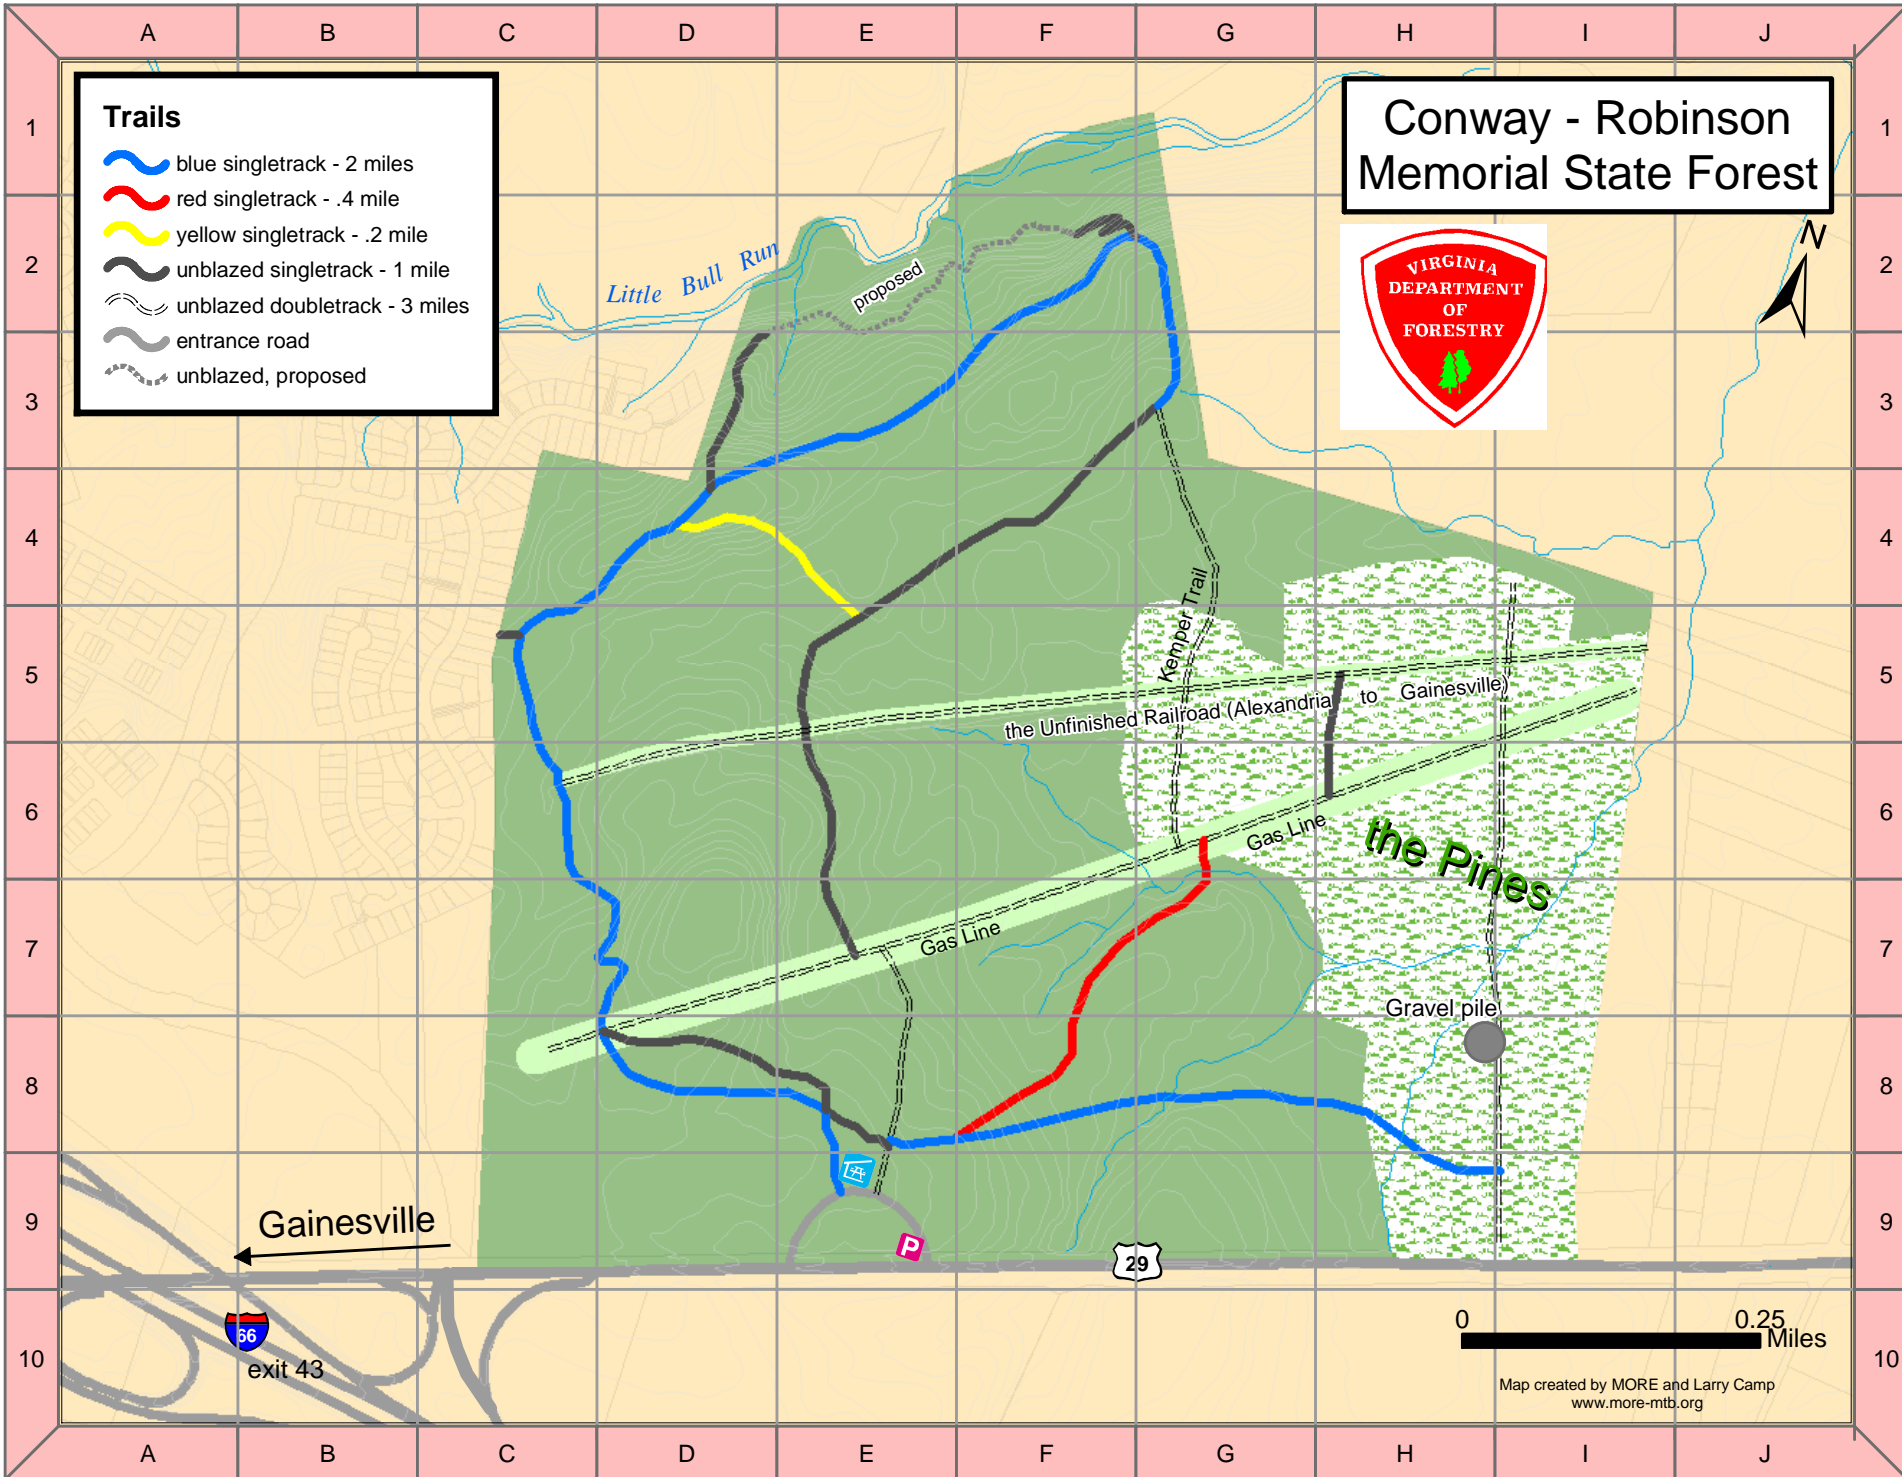

Conway - Robinson Memorial State Forest

Trails

- blue singletrack - 2 miles
- red singletrack - .4 mile
- yellow singletrack - .2 mile
- unblazed singletrack - 1 mile
- unblazed doubletrack - 3 miles
- entrance road
- unblazed, proposed

Map created by MORE and Larry Camp
www.more-mtb.org