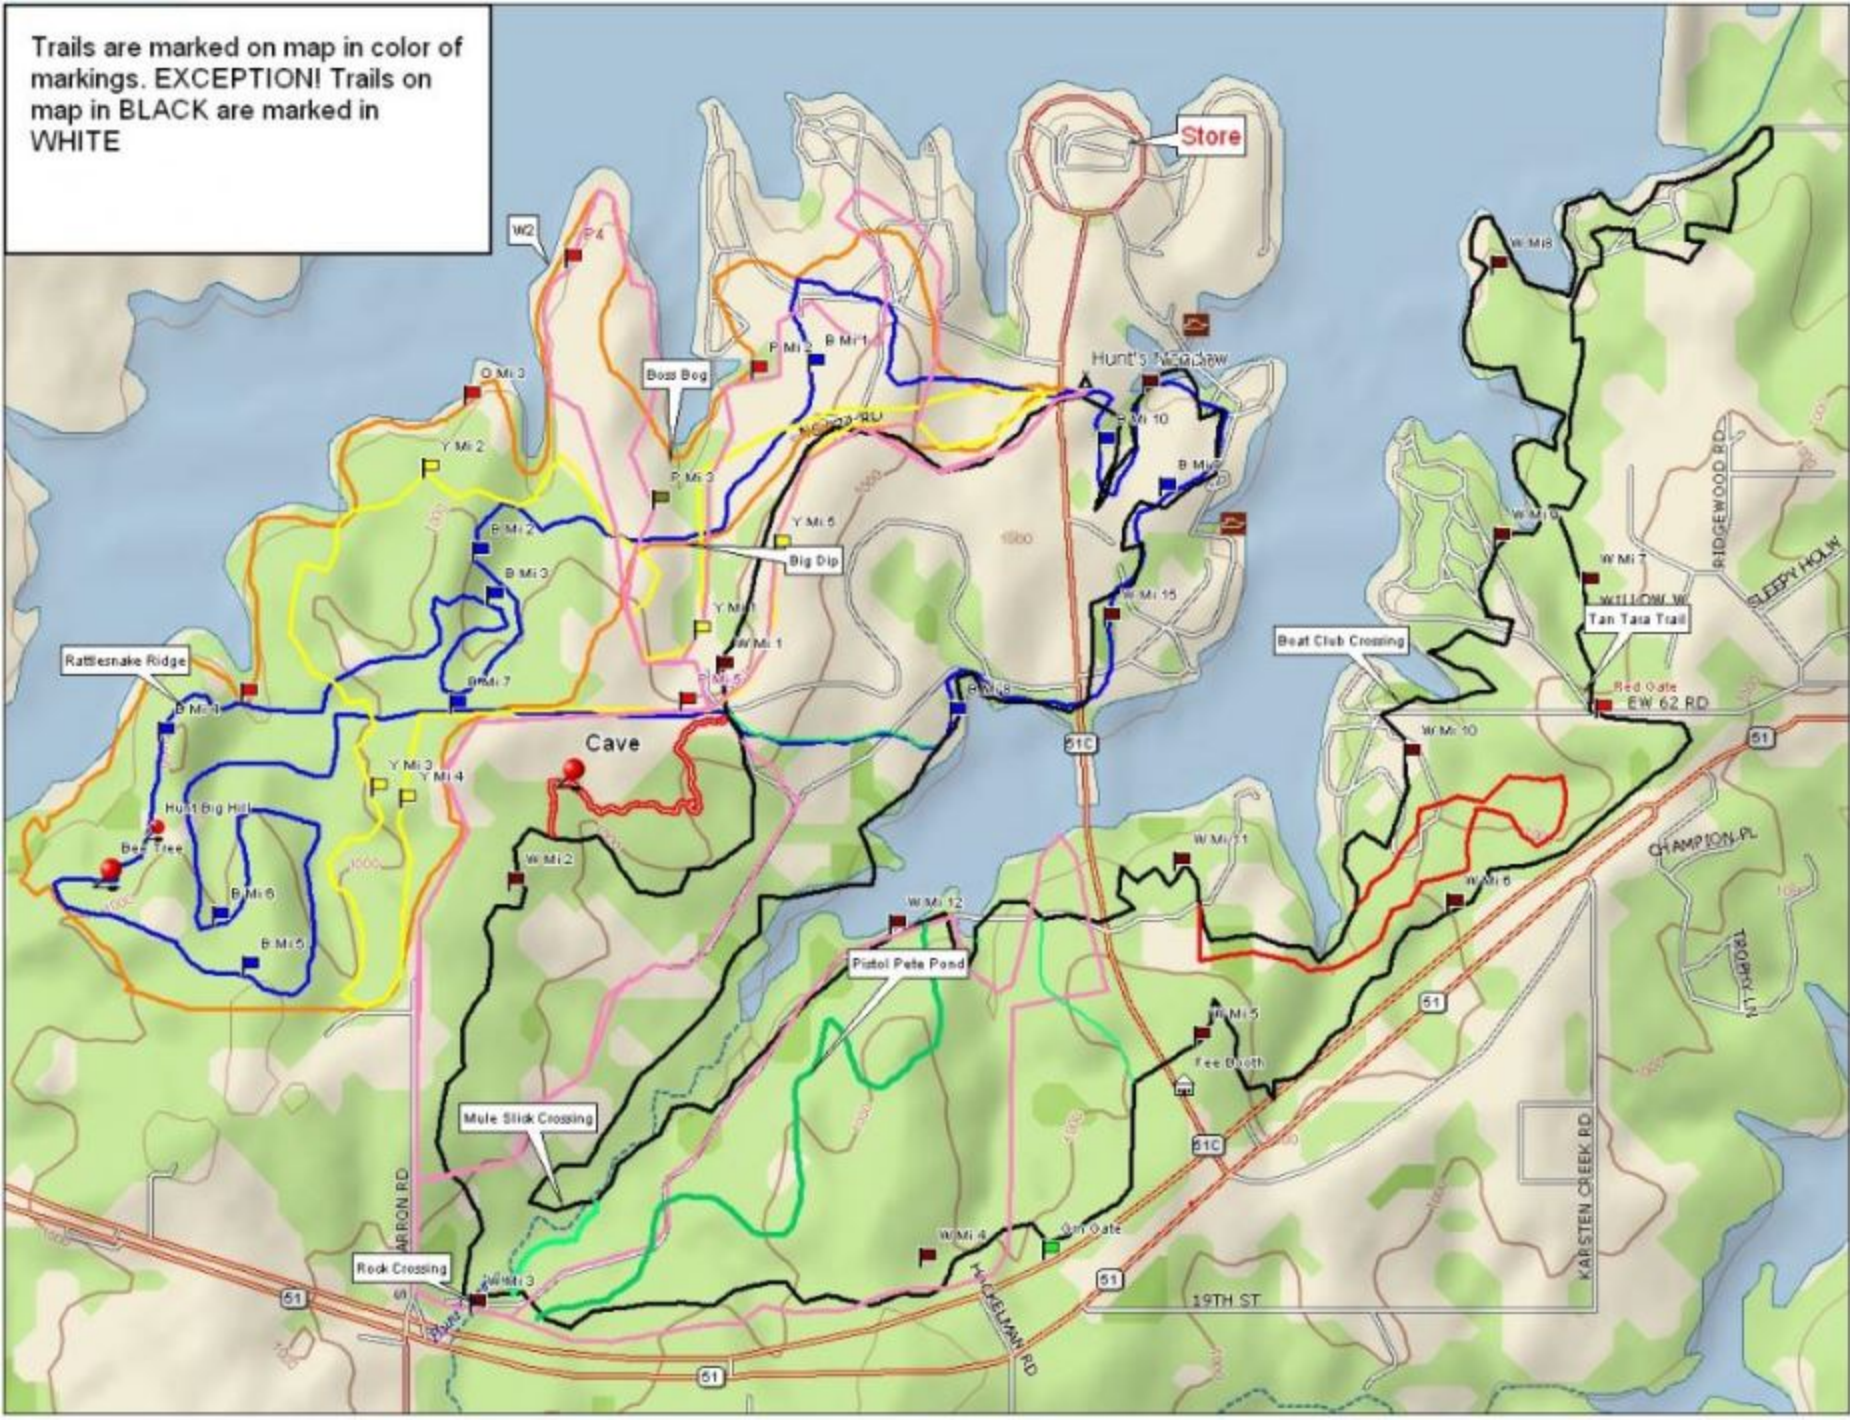

Trails are marked on map in color of markings. EXCEPTION! Trails on map in BLACK are marked in WHITE

Data use subject to license.
© DeLorme. DeLorme Topo USA® 7.0.
www.delorme.com