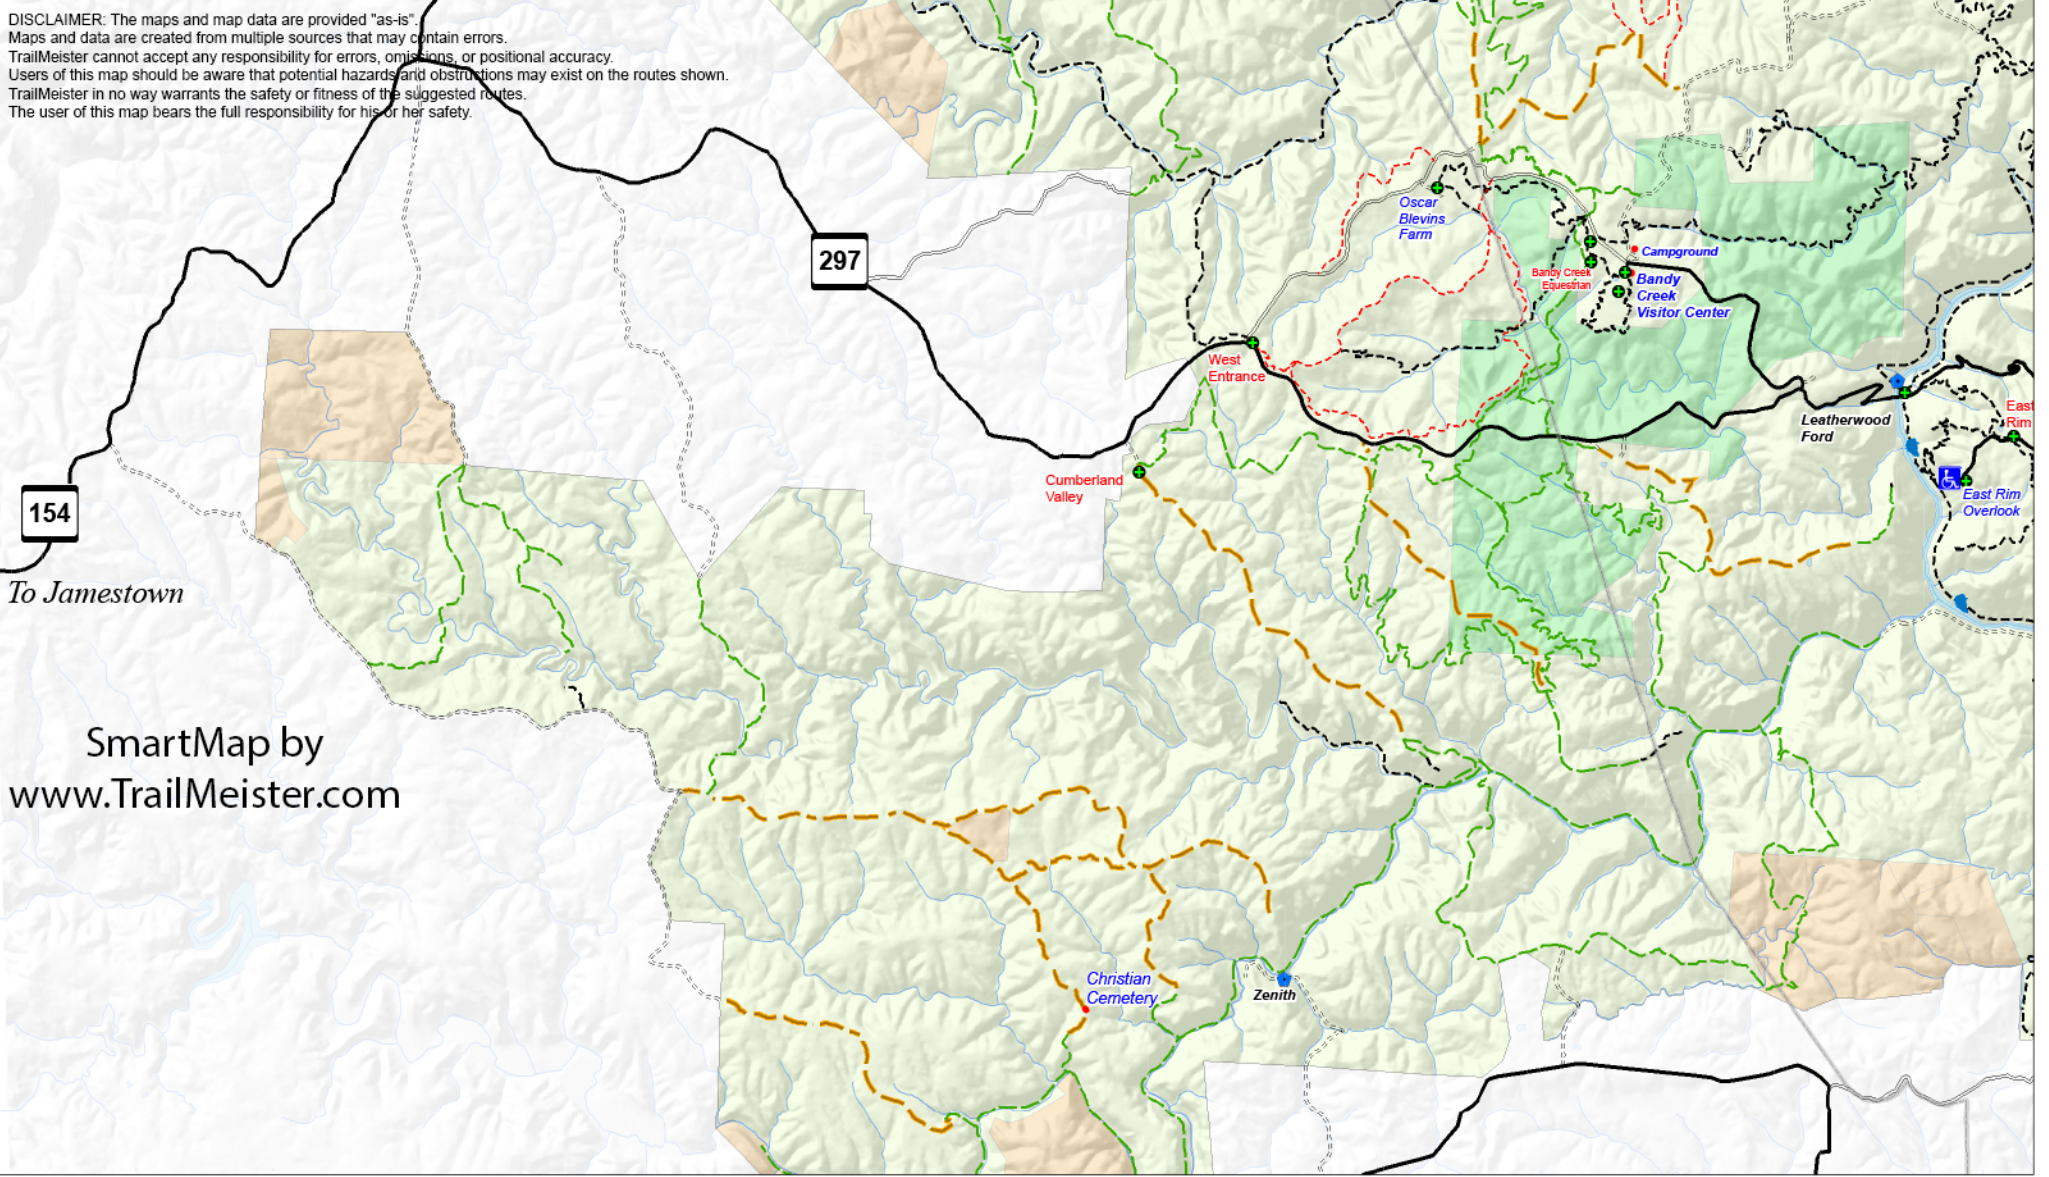

DISCLAIMER: The maps and map data are provided "as-is".
 Maps and data are created from multiple sources that may contain errors.
 TrailMeister cannot accept any responsibility for errors, omissions, or positional accuracy.
 Users of this map should be aware that potential hazards and obstructions may exist on the routes shown.
 TrailMeister in no way warrants the safety or fitness of the suggested routes.
 The user of this map bears the full responsibility for his or her safety.

154
 To Jamestown

SmartMap by
 www.TrailMeister.com

Road and Trails

Hike	Horse	Wagon	Multiple Use Trail	Improved Gravel Road	Railroad
Mountain Bike	Paved Road	Unimproved Road	Federal Highway		

National Trails

Shenandoah Trace	John Muir Trail
------------------	-----------------

Other Features

Trailheads	Point of Interest
River Access	Accessible

Land Ownership

National Park Service
Private
State Game Forest

Sheet 6 of 9
 1:48,000
 1 inch equals 4,000 feet