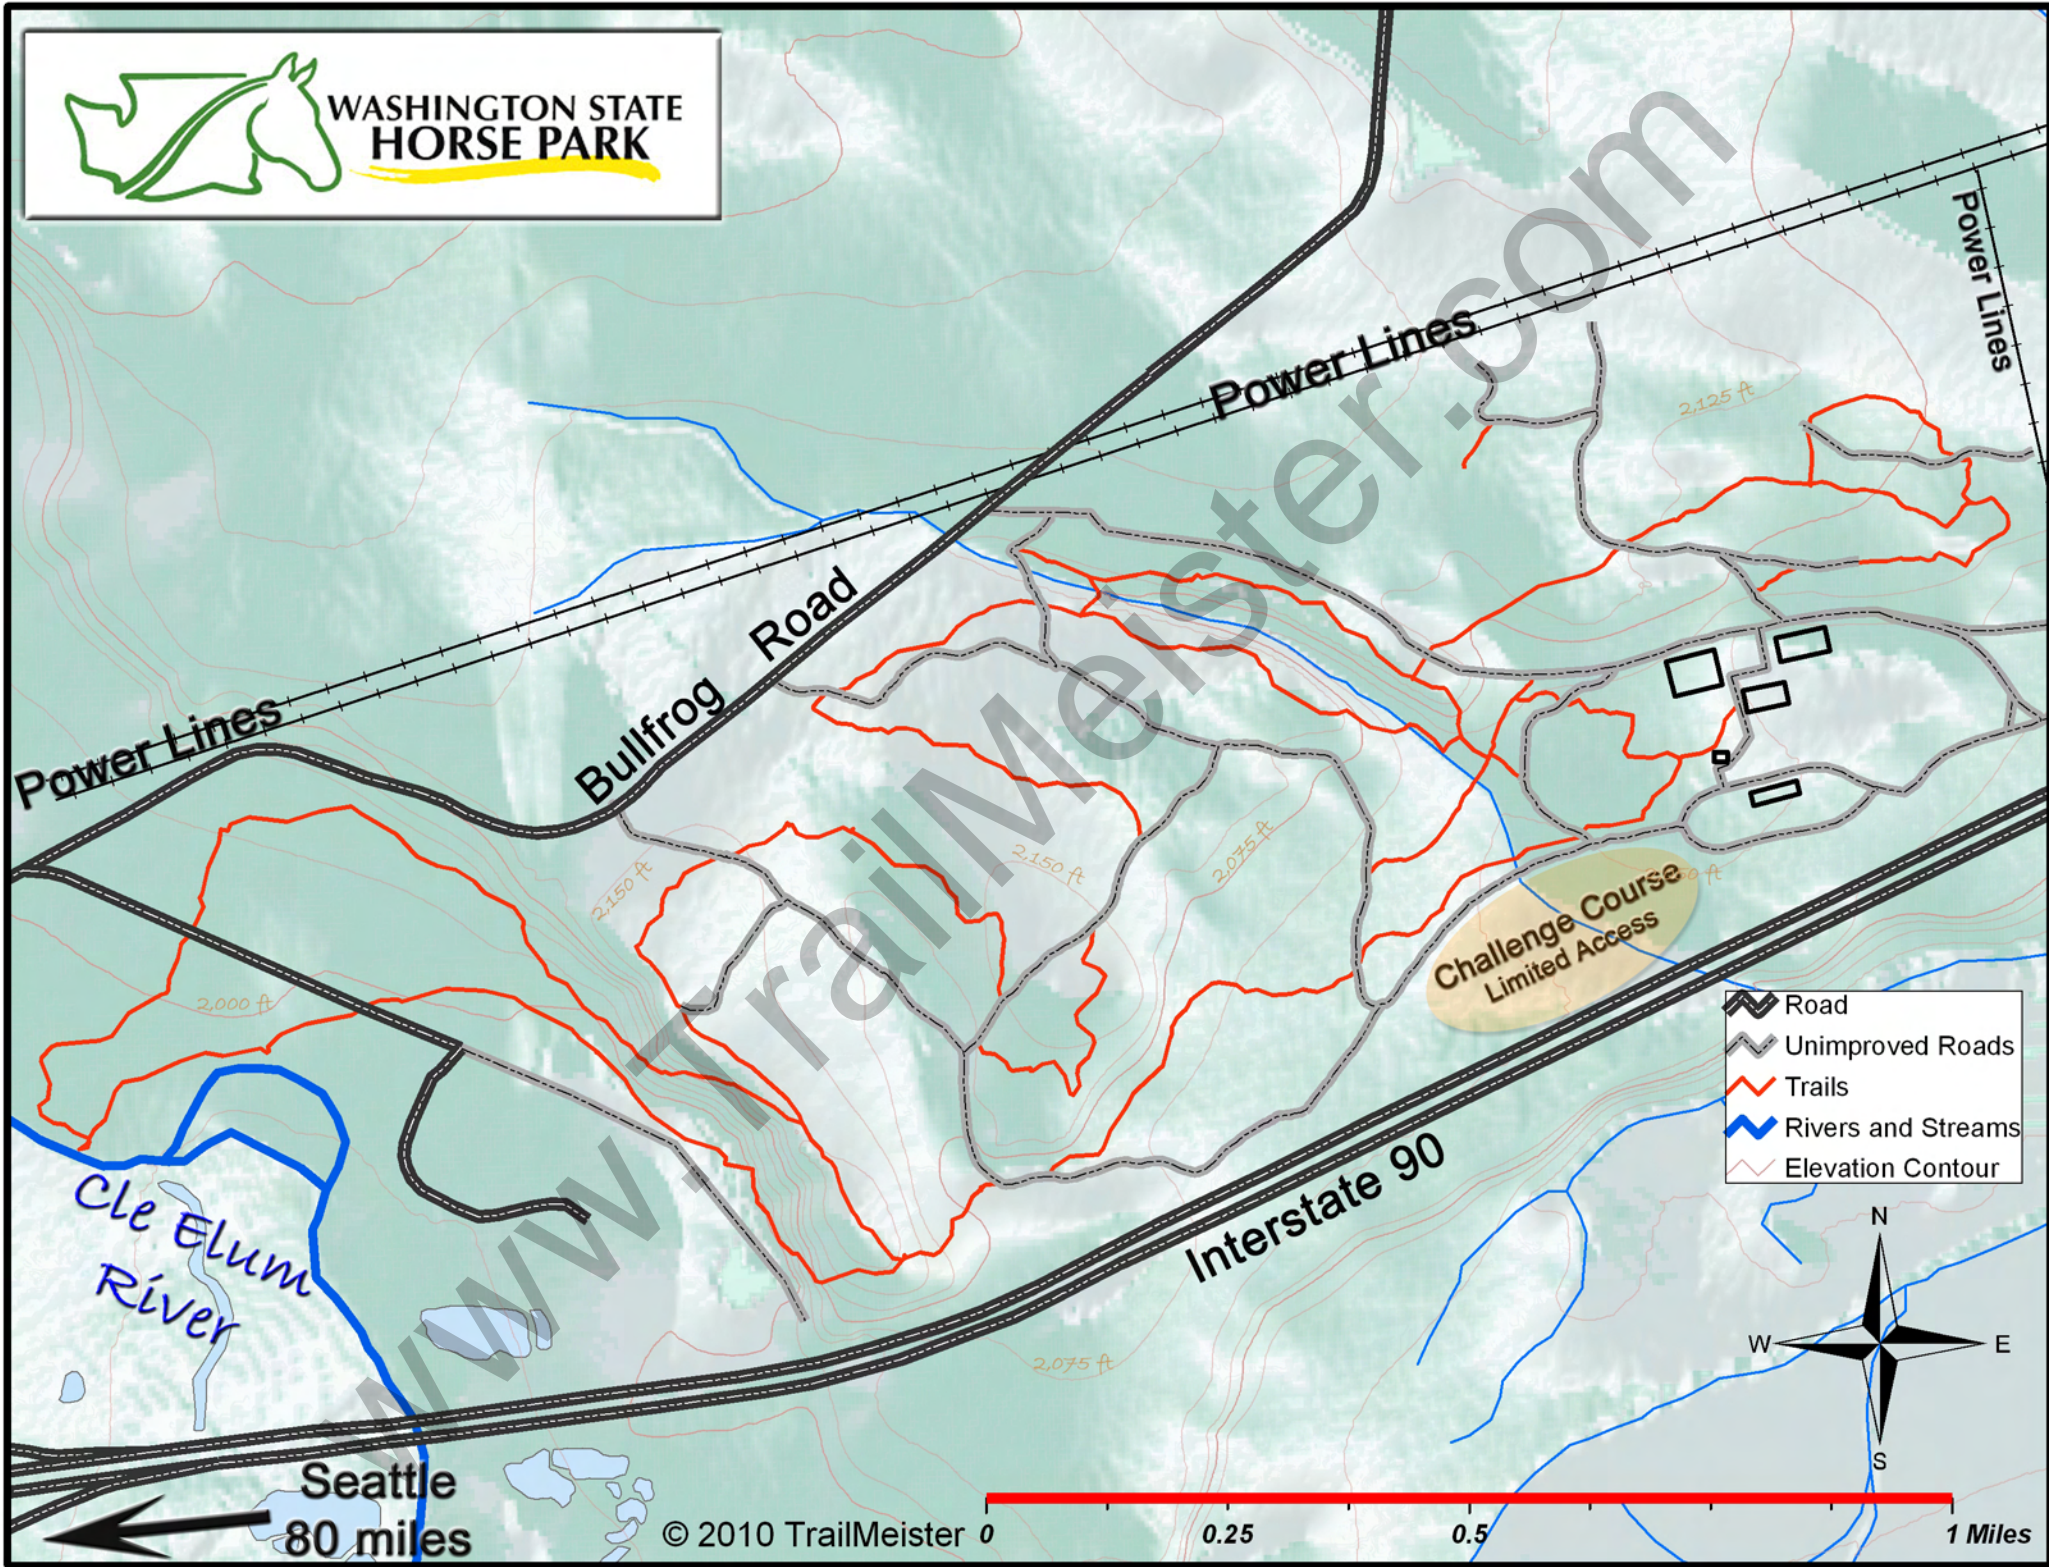

WASHINGTON STATE  
HORSE PARK

- Road
- Unimproved Roads
- Trails
- Rivers and Streams
- Elevation Contour

Seattle  
80 miles

© 2010 TrailMeister