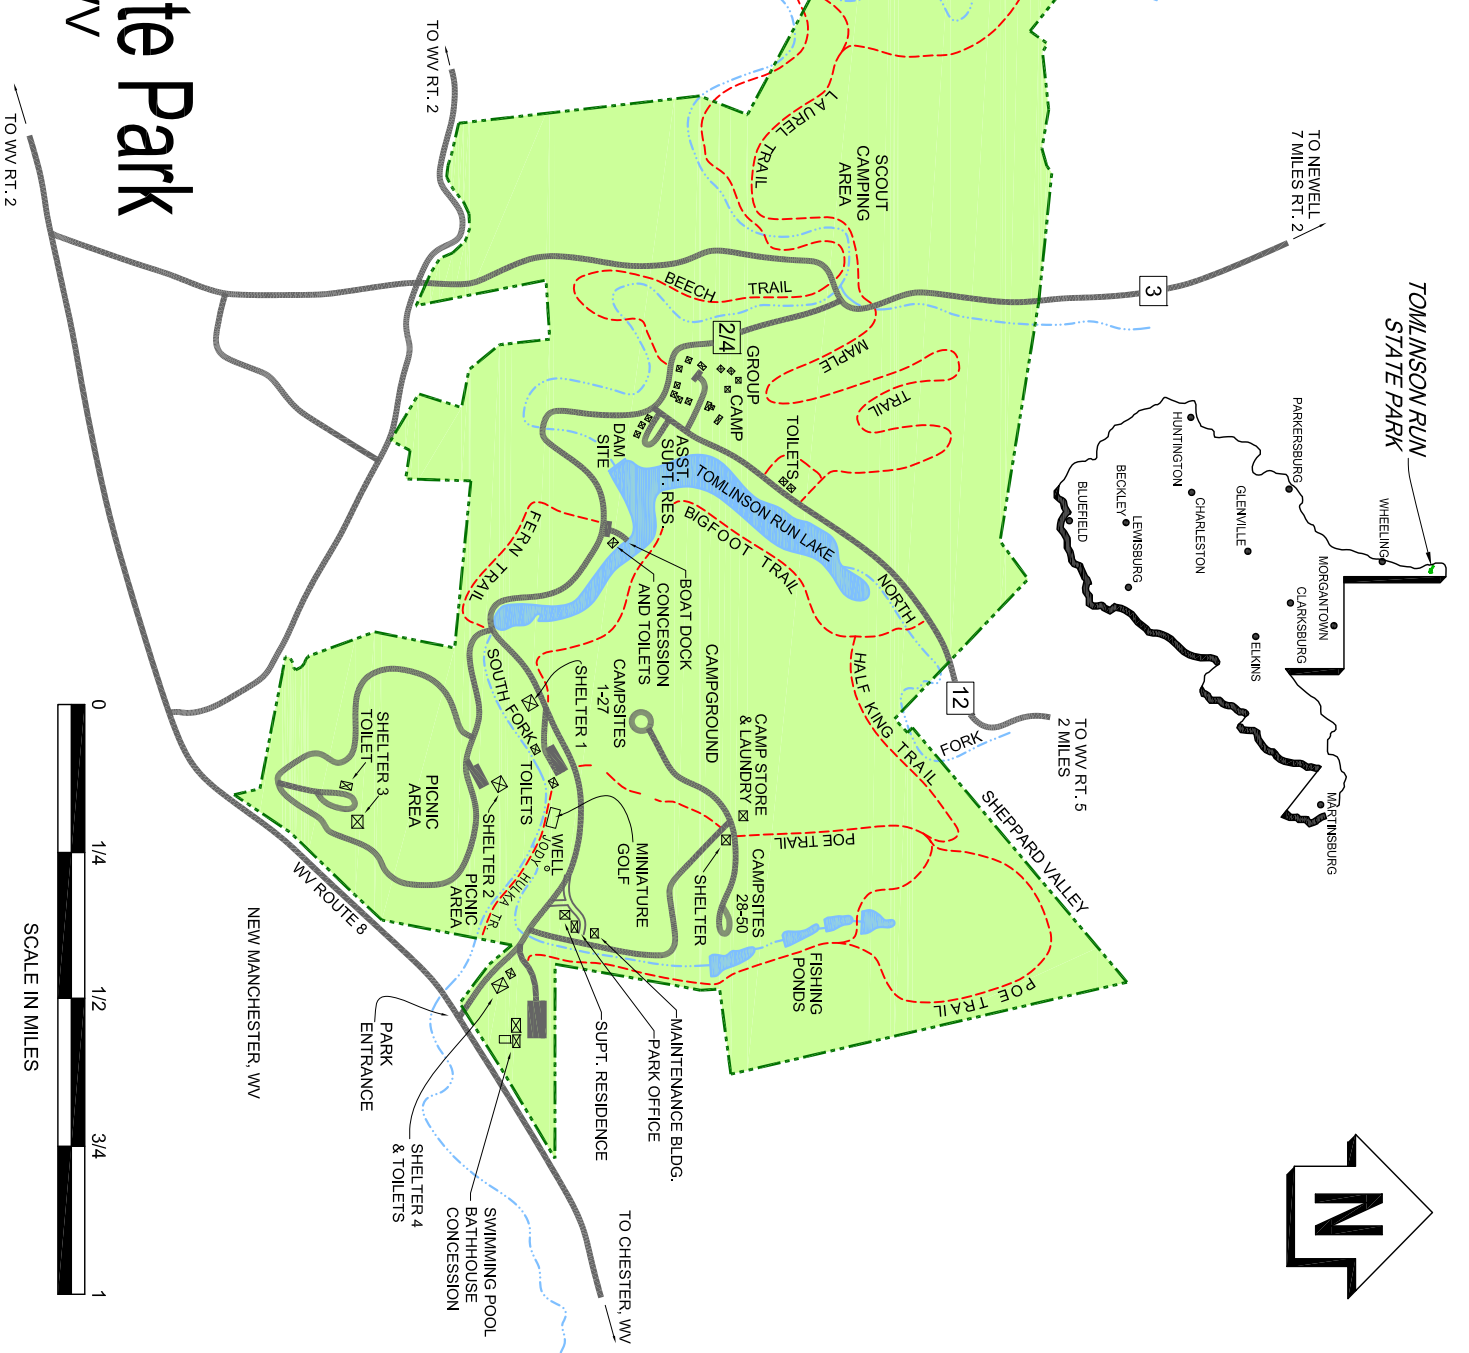

Tomlinson Run State Park

Hancock County, WV

- MAP LEGEND**
- PARK BOUNDARY
 - PAVED ROAD
 - STREAM OR LAKE
 - FOOT TRAIL
 - PARKING AREA
 - BUILDING/STRUCTURE

SCALE IN MILES