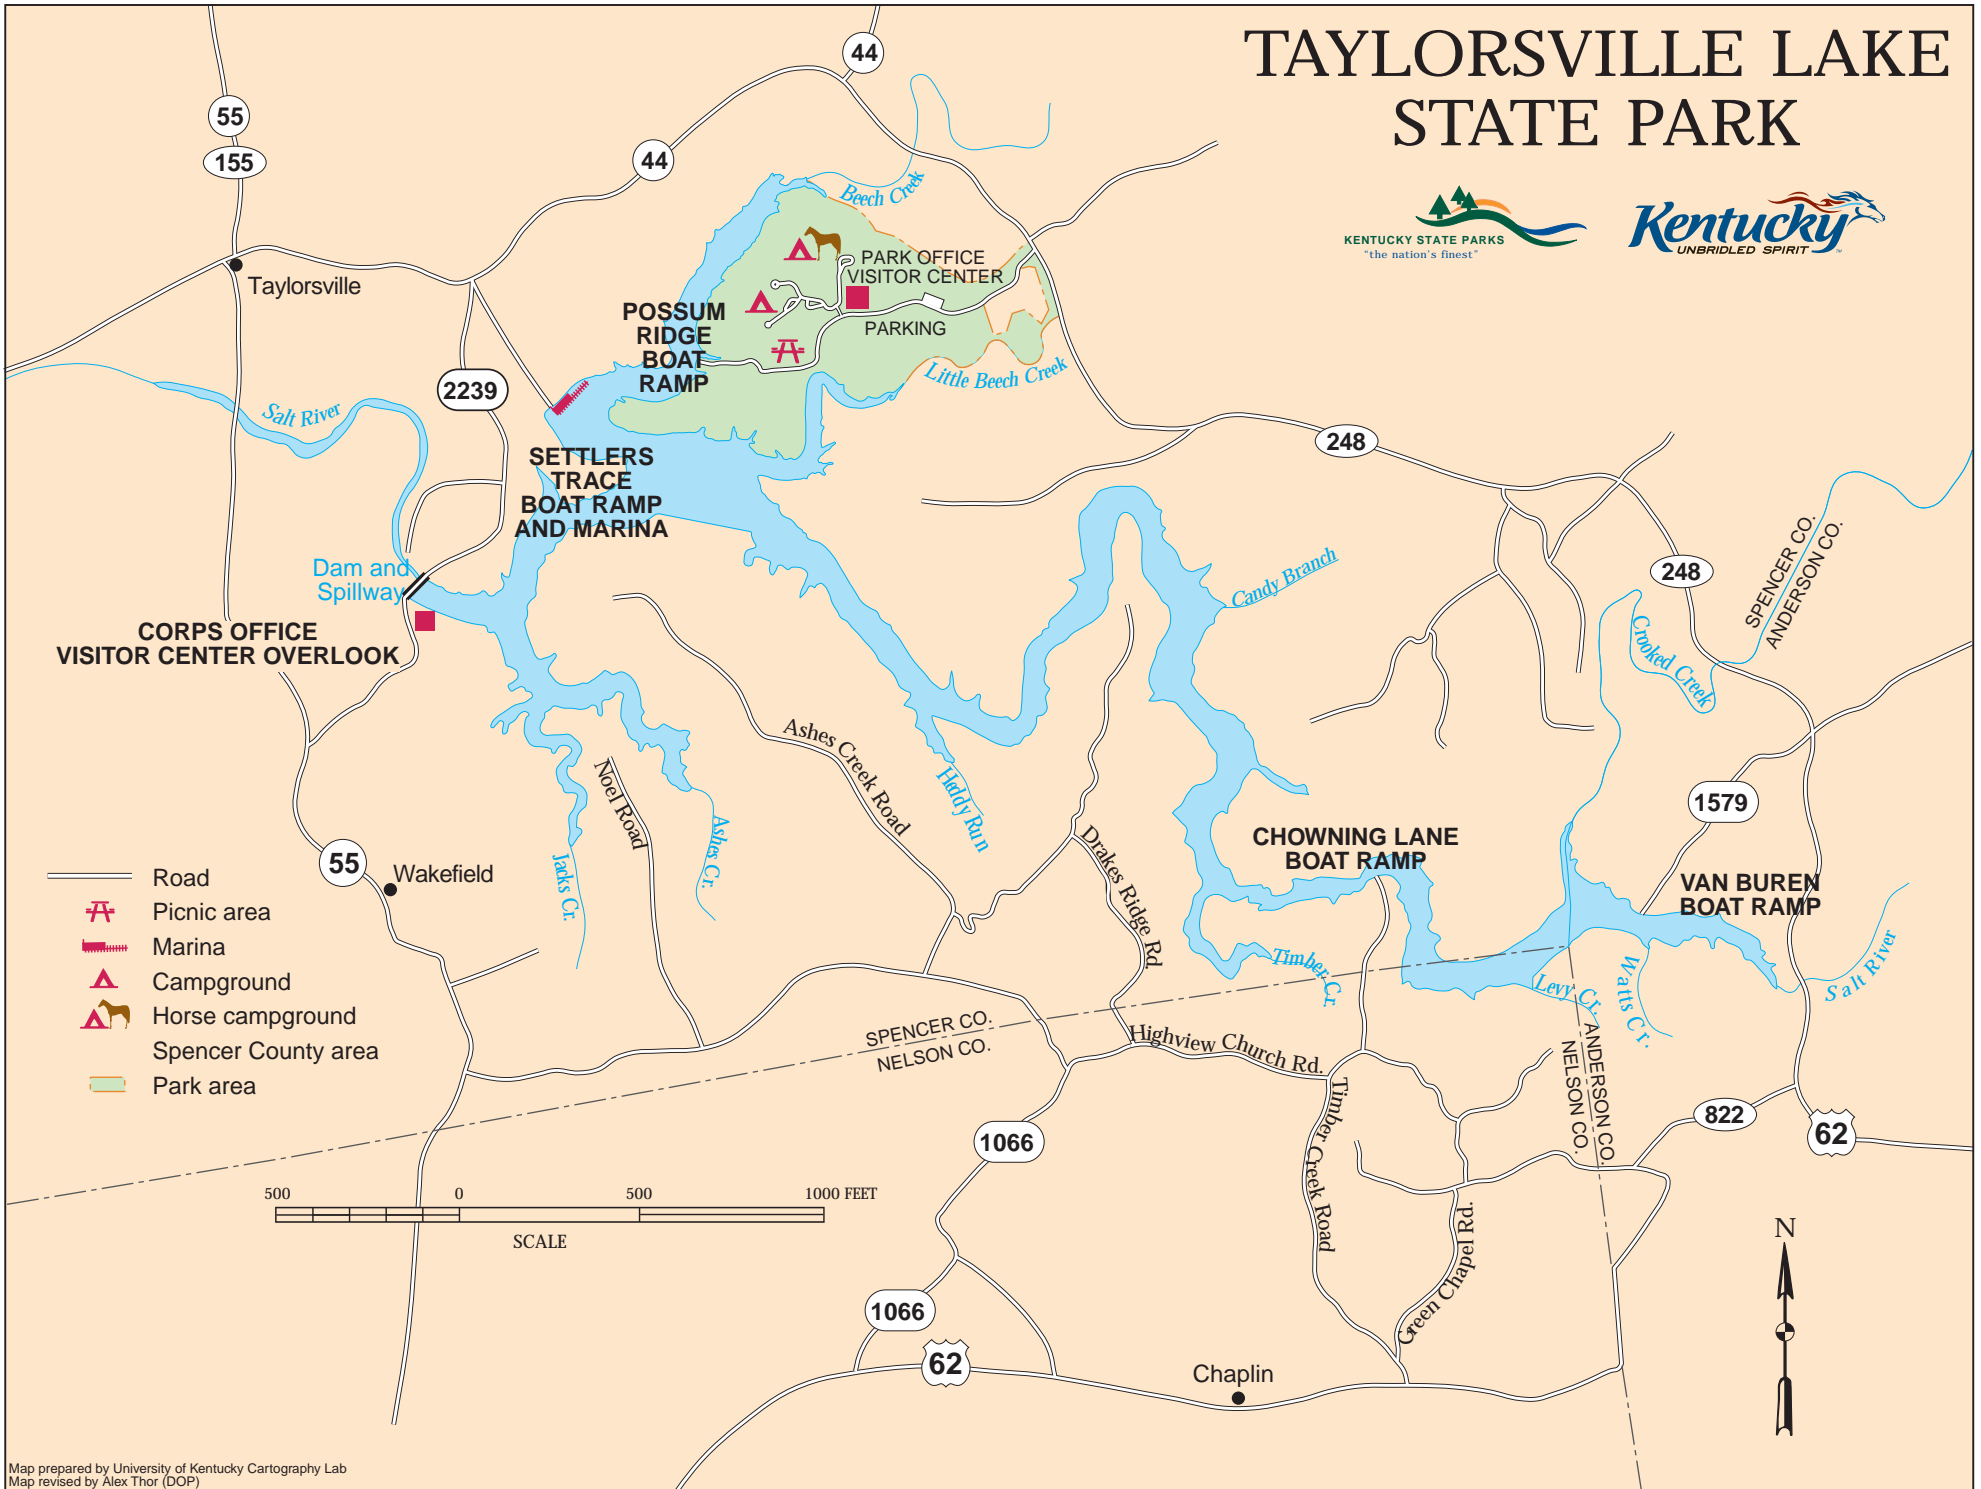

TAYLORSVILLE LAKE STATE PARK

- Road
- Picnic area
- Marina
- Campground
- Horse campground
- Spencer County area
- Park area

Map prepared by University of Kentucky Cartography Lab
Map revised by Alex Thor (DOP)