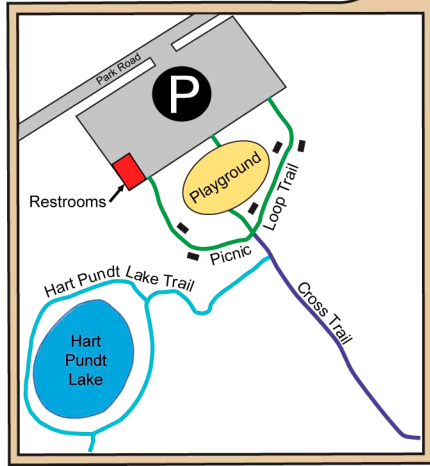

PUNDT PARK

4129 SPRING CREEK DRIVE

SPRING, TX 77373

R. Jack Cagle, Commissioner

INSET MAP
NOT TO SCALE

HARRIS COUNTY
VICINITY MAP
Not To Scale

INSET MAP
NOT TO SCALE

Carmine Stahl
Preserve &
Spring Creek
Greenway expansion