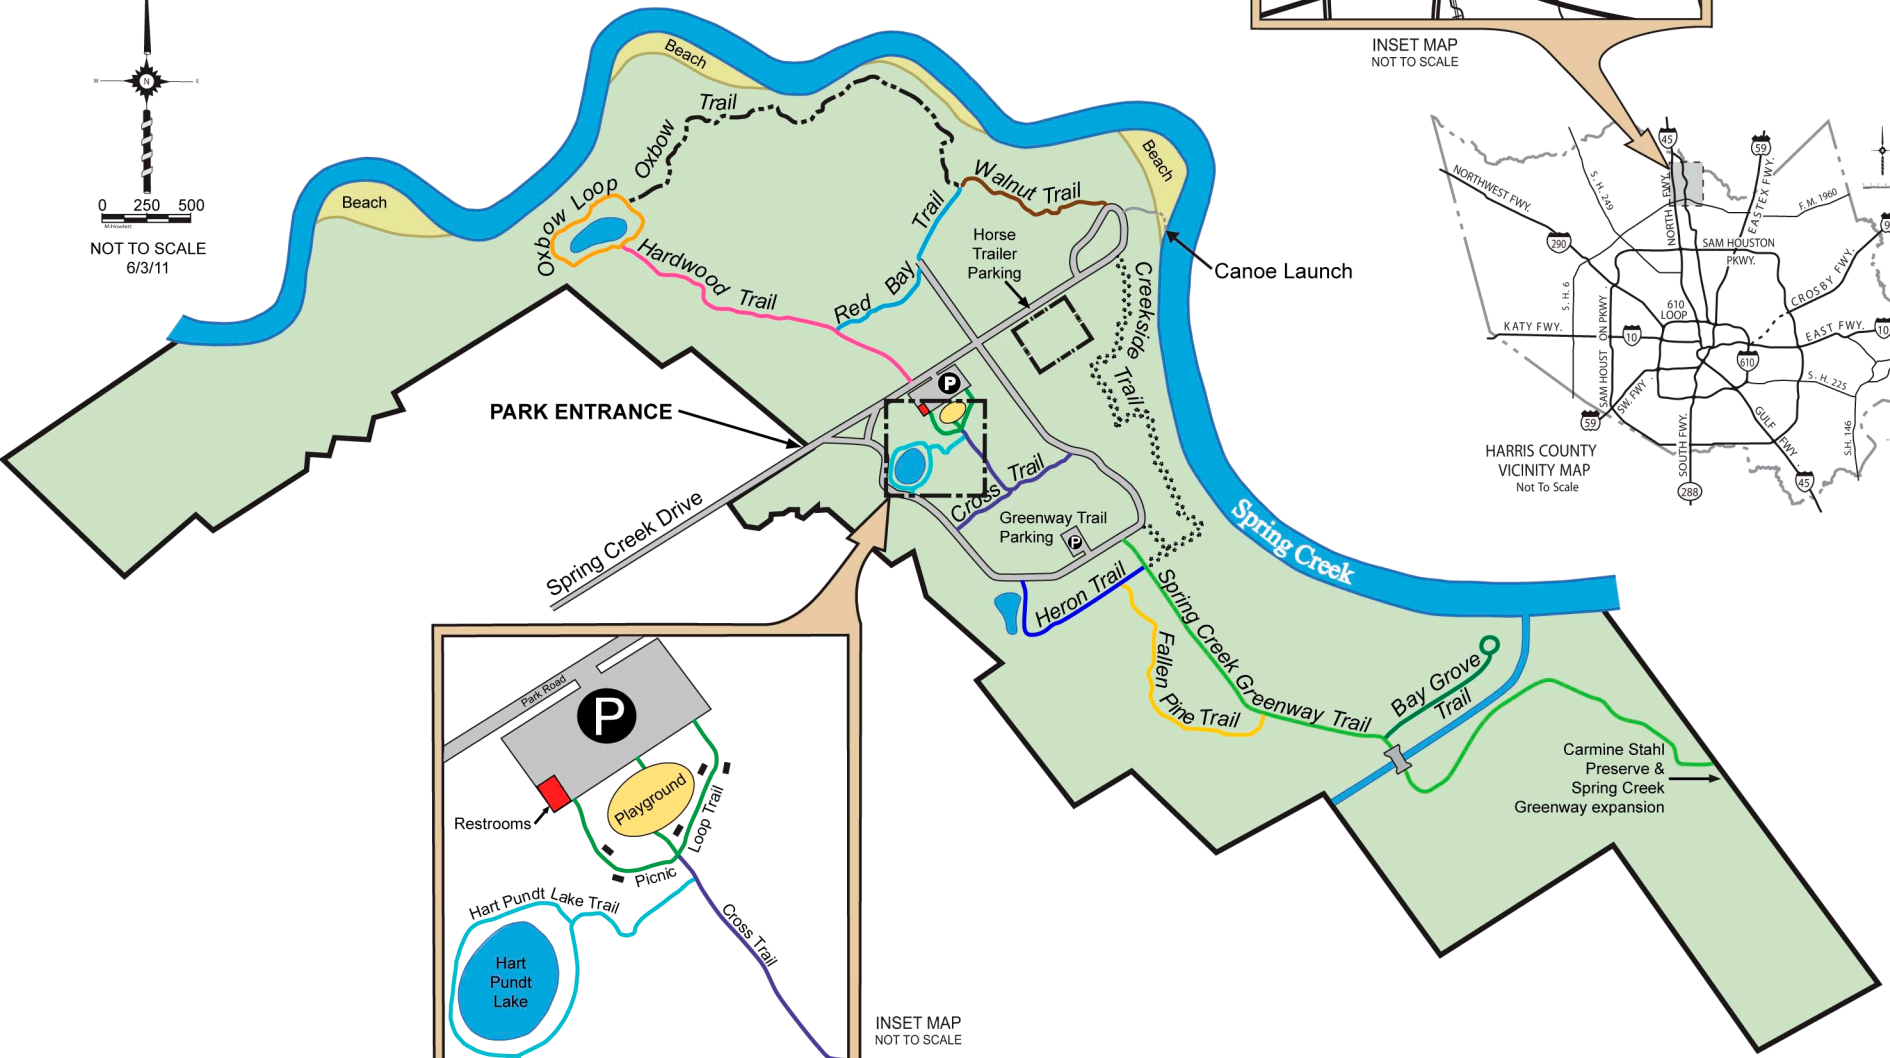

PUNDT PARK

4129 SPRING CREEK DRIVE

SPRING, TX 77373

R. Jack Cagle, Commissioner

INSET MAP
NOT TO SCALE

HARRIS COUNTY
VICINITY MAP
Not To Scale

INSET MAP
NOT TO SCALE

Carmine Stahl
Preserve &
Spring Creek
Greenway expansion