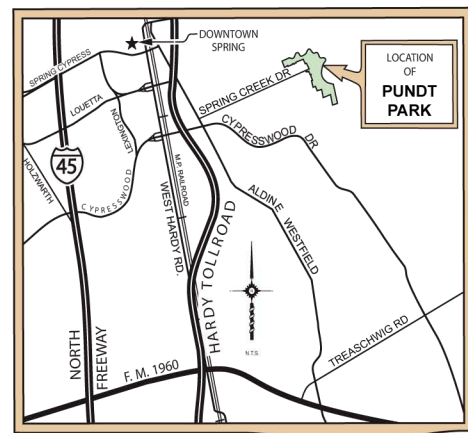

PUNDT PARK

4129 SPRING CREEK DRIVE

SPRING, TX 77373

R. Jack Cagle, Commissioner

INSET MAP
NOT TO SCALE

HARRIS COUNTY
VICINITY MAP
Not To Scale

INSET MAP
NOT TO SCALE

Carmine Stahl
Preserve &
Spring Creek
Greenway expansion