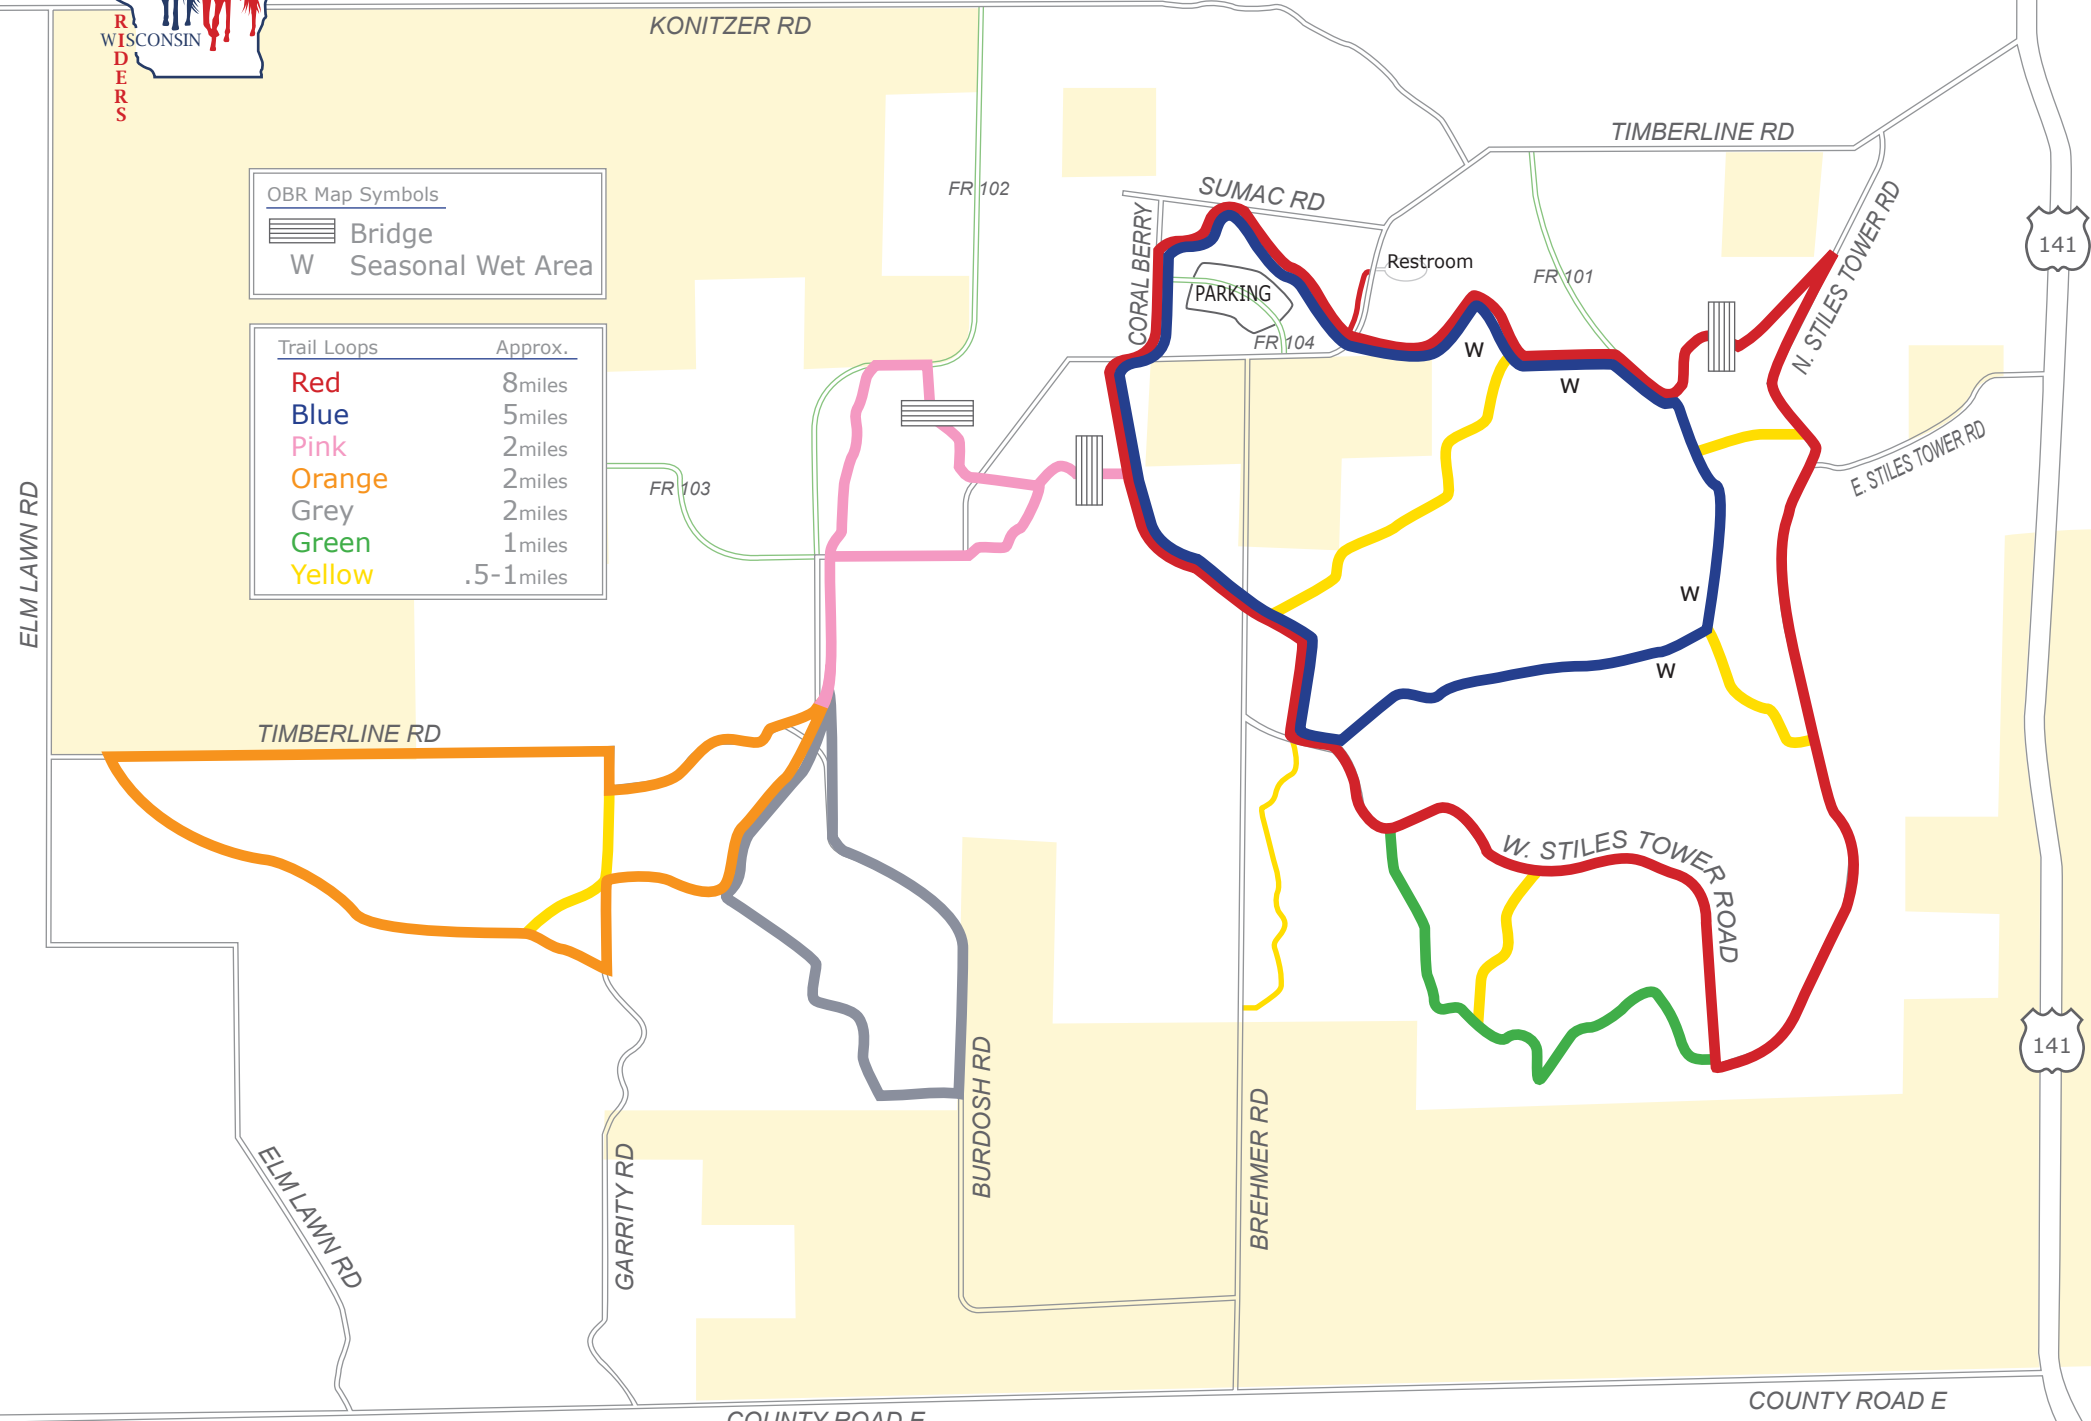

Oconto County Machickanee Forest

(riders PLEASE stay on marked trails)

Over 25 miles of Equine Trails
www.outbackriderswi.org

OBR Map Symbols

	Bridge
W	Seasonal Wet Area

Trail Loops	Approx.
Red	8miles
Blue	5miles
Pink	2miles
Orange	2miles
Grey	2miles
Green	1miles
Yellow	.5-1miles

141

141