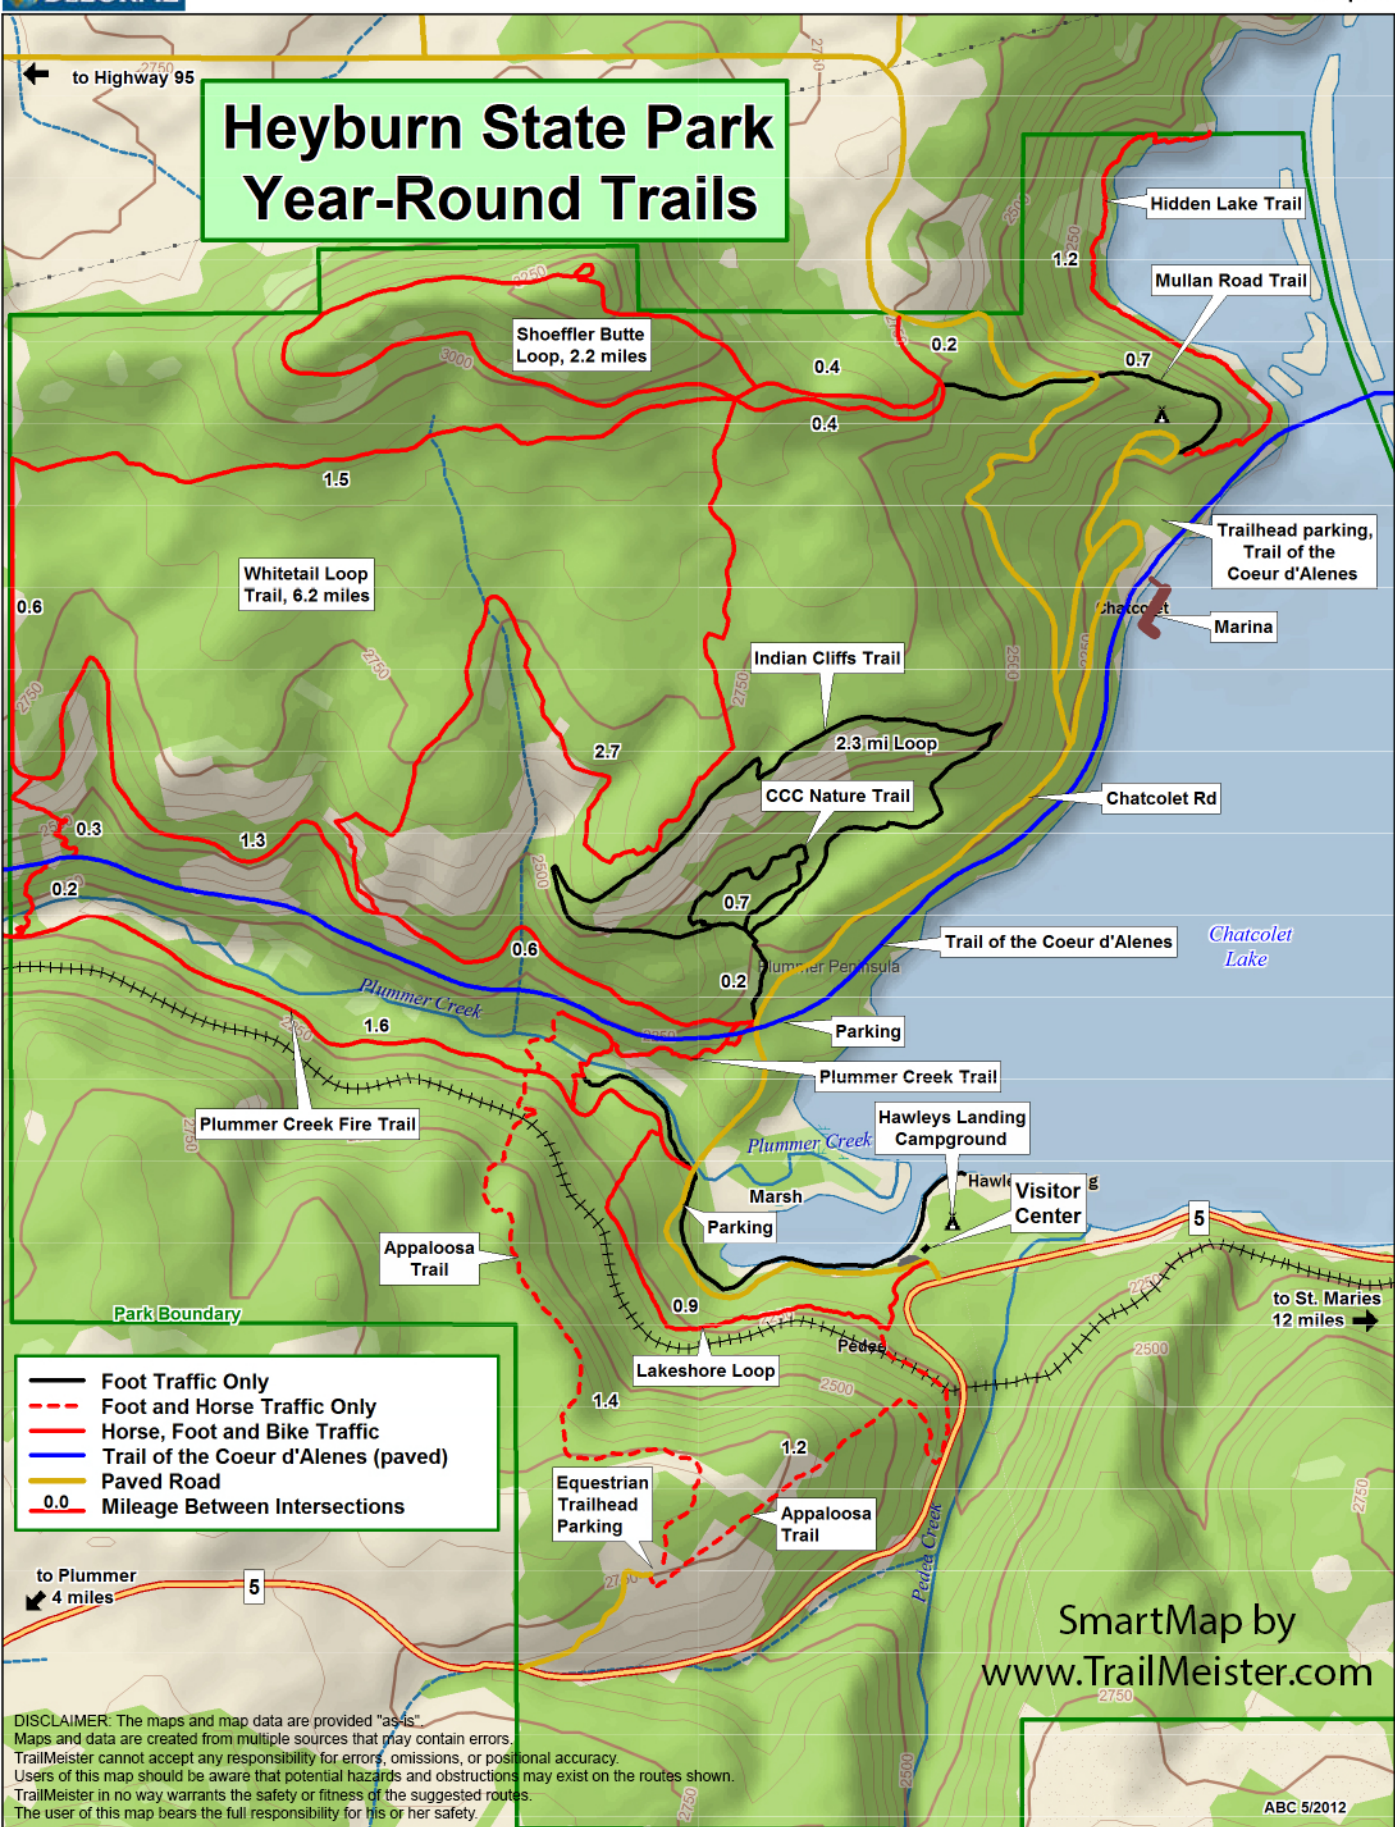

Heyburn State Park Year-Round Trails

DISCLAIMER: The maps and map data are provided "as-is". Maps and data are created from multiple sources that may contain errors. TrailMeister cannot accept any responsibility for errors, omissions, or positional accuracy. Users of this map should be aware that potential hazards and obstructions may exist on the routes shown. TrailMeister in no way warrants the safety or fitness of the suggested routes. The user of this map bears the full responsibility for his or her safety.

Data use subject to license.

© DeLorme. XMap® 6.

www.delorme.com