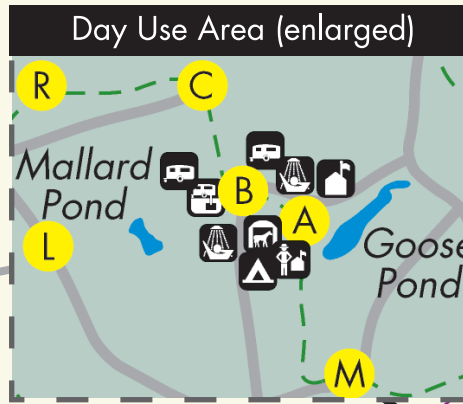

H. Cooper Black Field Trial & Recreation Area

Legend

- Campground
- Showers/Restrooms
- Primitive Camping Area
- Dump Station
- Park Office
- Picnic Shelter
- Club House
- Barn / Park Office
- Cooper Black Horse Trail
- Pine Barrens Horse Trail
- Gravel Road
- Dirt Road
- Water Hole
- Park Boundary

Swimming is not permitted in the 3 ponds however fishing is permitted with SC license if there is no event or reservation.

	mile		mile
A-B	0.2	I-J	1.3
B-C	0.3	J-JJ	1.9
C-D	0.9	JJ-K	0.6
D-E	2.2	K-KK	0.9
E-R	0.6	KK-L	0.2
R-C	0.4	KK-R	0.5
E-F	1.5	L-B	0.5
F-G	1.8	A-M	0.5
F-JJ	1.3	M-N	0.8
G-H	1.1	N-O	1.0
H-I	1.1	O-D	0.2