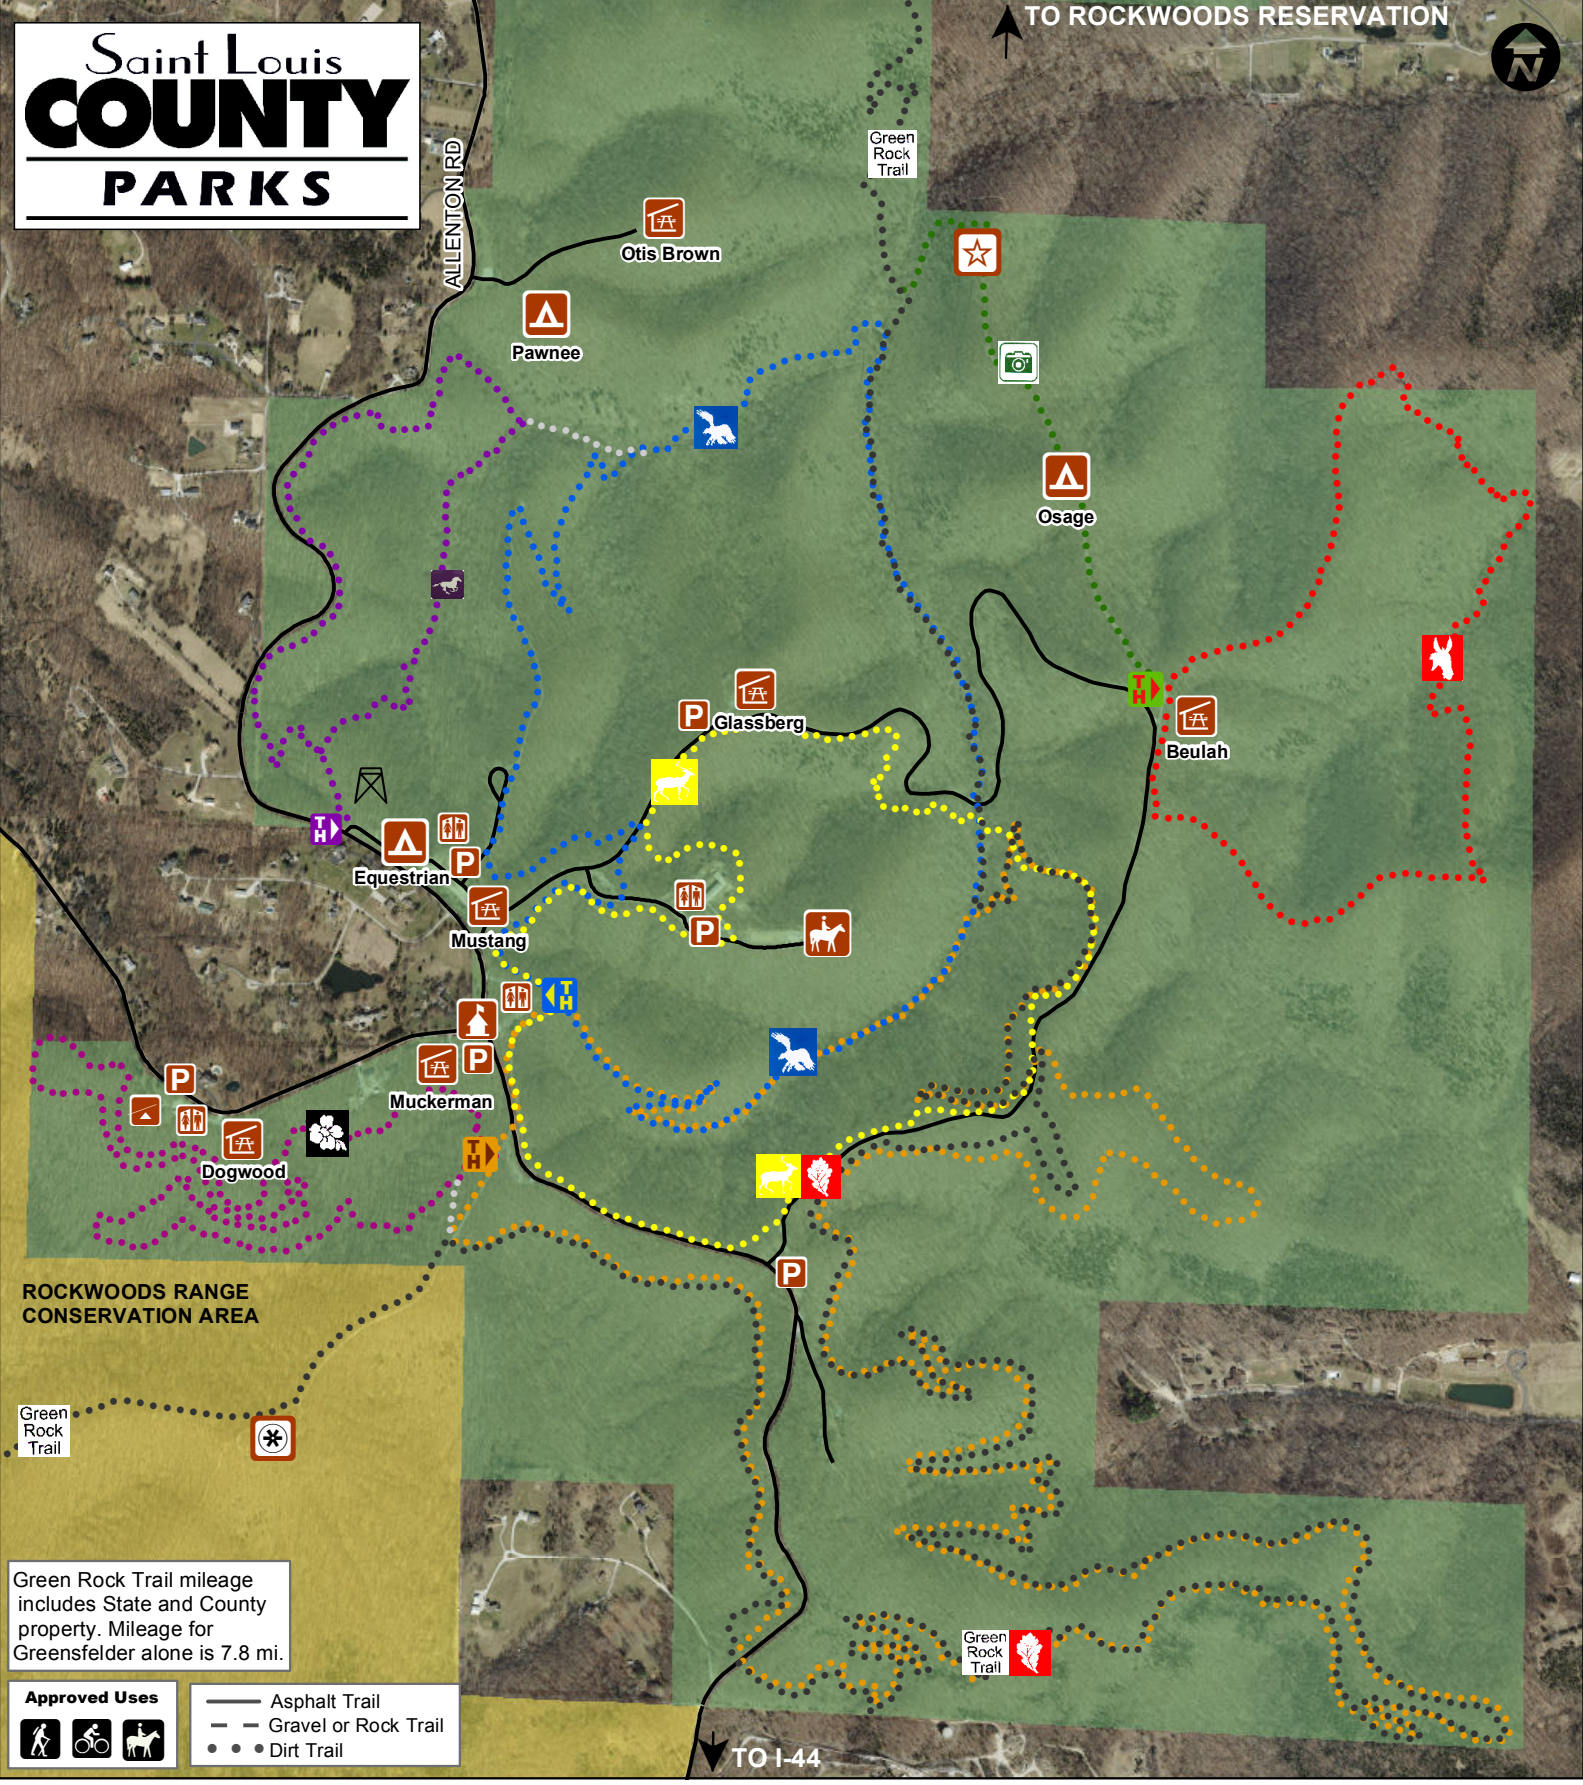

# Saint Louis COUNTY PARKS

**Greensfelder Park 4515 Hencken Rd St. Louis, MO 63069**

- |                     |                 |                 |                 |                |              |
|---------------------|-----------------|-----------------|-----------------|----------------|--------------|
| Green Rock 14.5 mi  | Dogwood 2.6 mi  | Mustang 1.7 mi  | Equestrian Area | Shelter        | Alpine Tower |
| Eagle Valley 3.6 mi | Beulah 2.1 mi   | Overlook 0.8 mi | Scenic Overlook | Visitor Center | Round House  |
| Declue 8.2 mi       | Deer Run 2.8 mi | Campsite        | Playground      | Trail Head     | Restroom     |