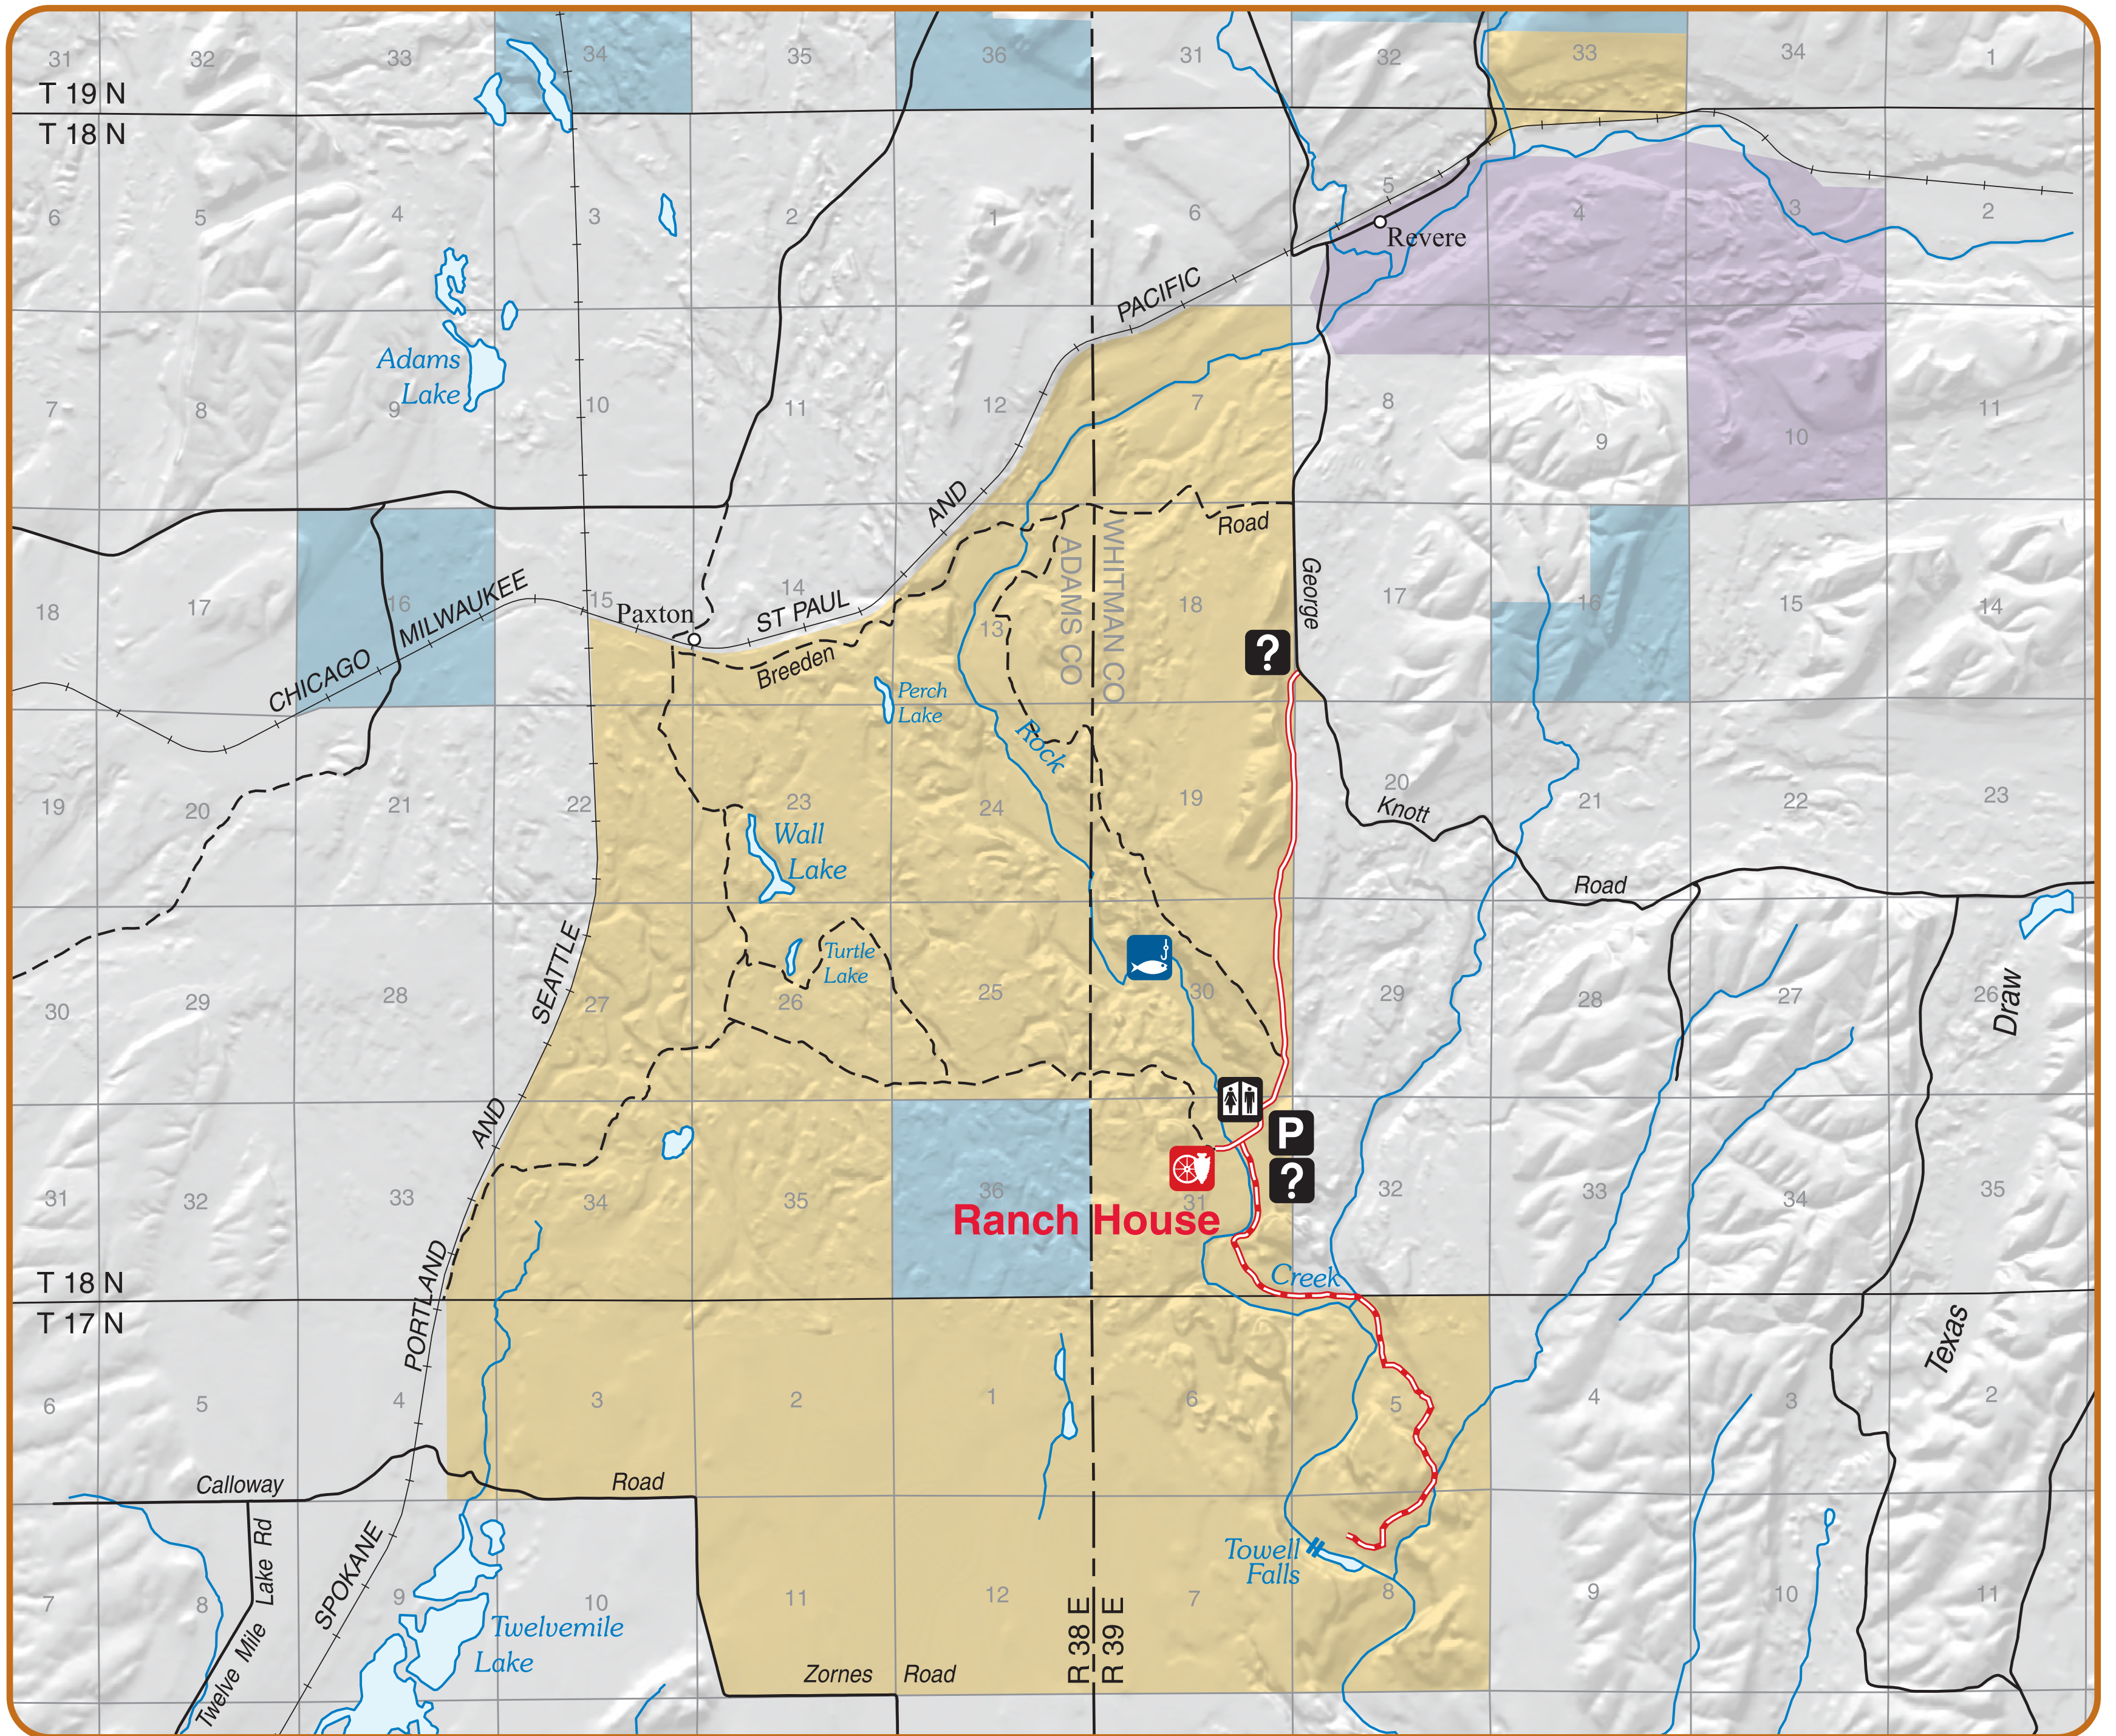

Escure Ranch Recreation Area

Recreation Opportunities

LEGEND

Recreation	Transportation	Administered Land
Fishing	Access Route	Bureau of Land Management
Historic Site	Seasonal Access Route	Washington Dept. of Natural Resources
Information	Improved Road	Washington Dept. of Fish and Wildlife
Parking	Other Road or Trail, Access as Designated	Private or Other
Restroom	Railroad	

U. S. Department of the Interior
Bureau of Land Management
Spokane District
1103 N. Fancher
Spokane, WA 99212
(509) 536-1200

It is unlawful to trespass on private lands. State hunting and fishing regulations apply to private lands. Landowners are not required to post or fence their lands. Check with private landowners before entering their property.