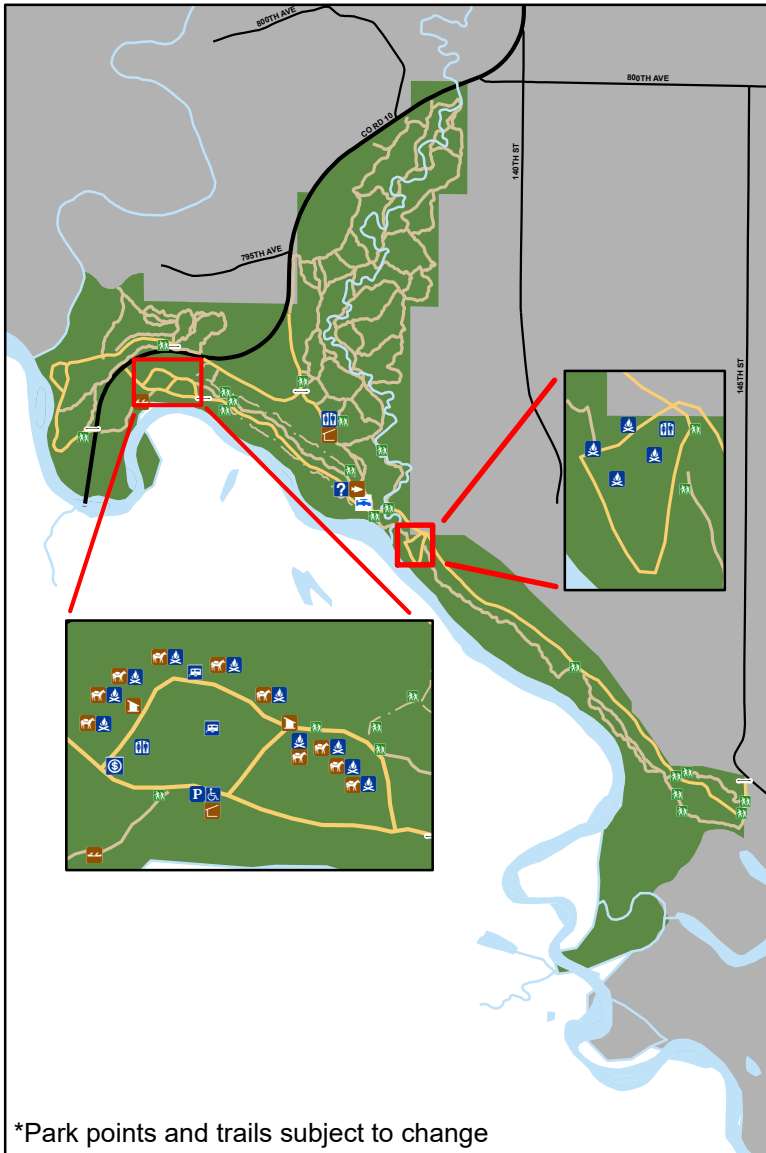

Skalbekken

*Please respect private property and remain in park boundaries

- | | | | | |
|------------------|---------------|---------------|------------------|---------------------|
| Bridge | Manure Bunker | Tent Campsite | Regular Campsite | Gate |
| Boat Landing | Parking | Trail Marker | Restroom | Handicapped Parking |
| Canoe Access | Paybox | Trailer | Weather Siren | Historical Site |
| Electric Hook Up | Playground | Water Hook Up | Shelter | Horse Tie |
| Fishing Pier | RV Dumping | Water Hydrant | Storage Shed | Information Kiosk |
| Water Pump | Walking | Horse | Both | Road |

*Park points and trails subject to change