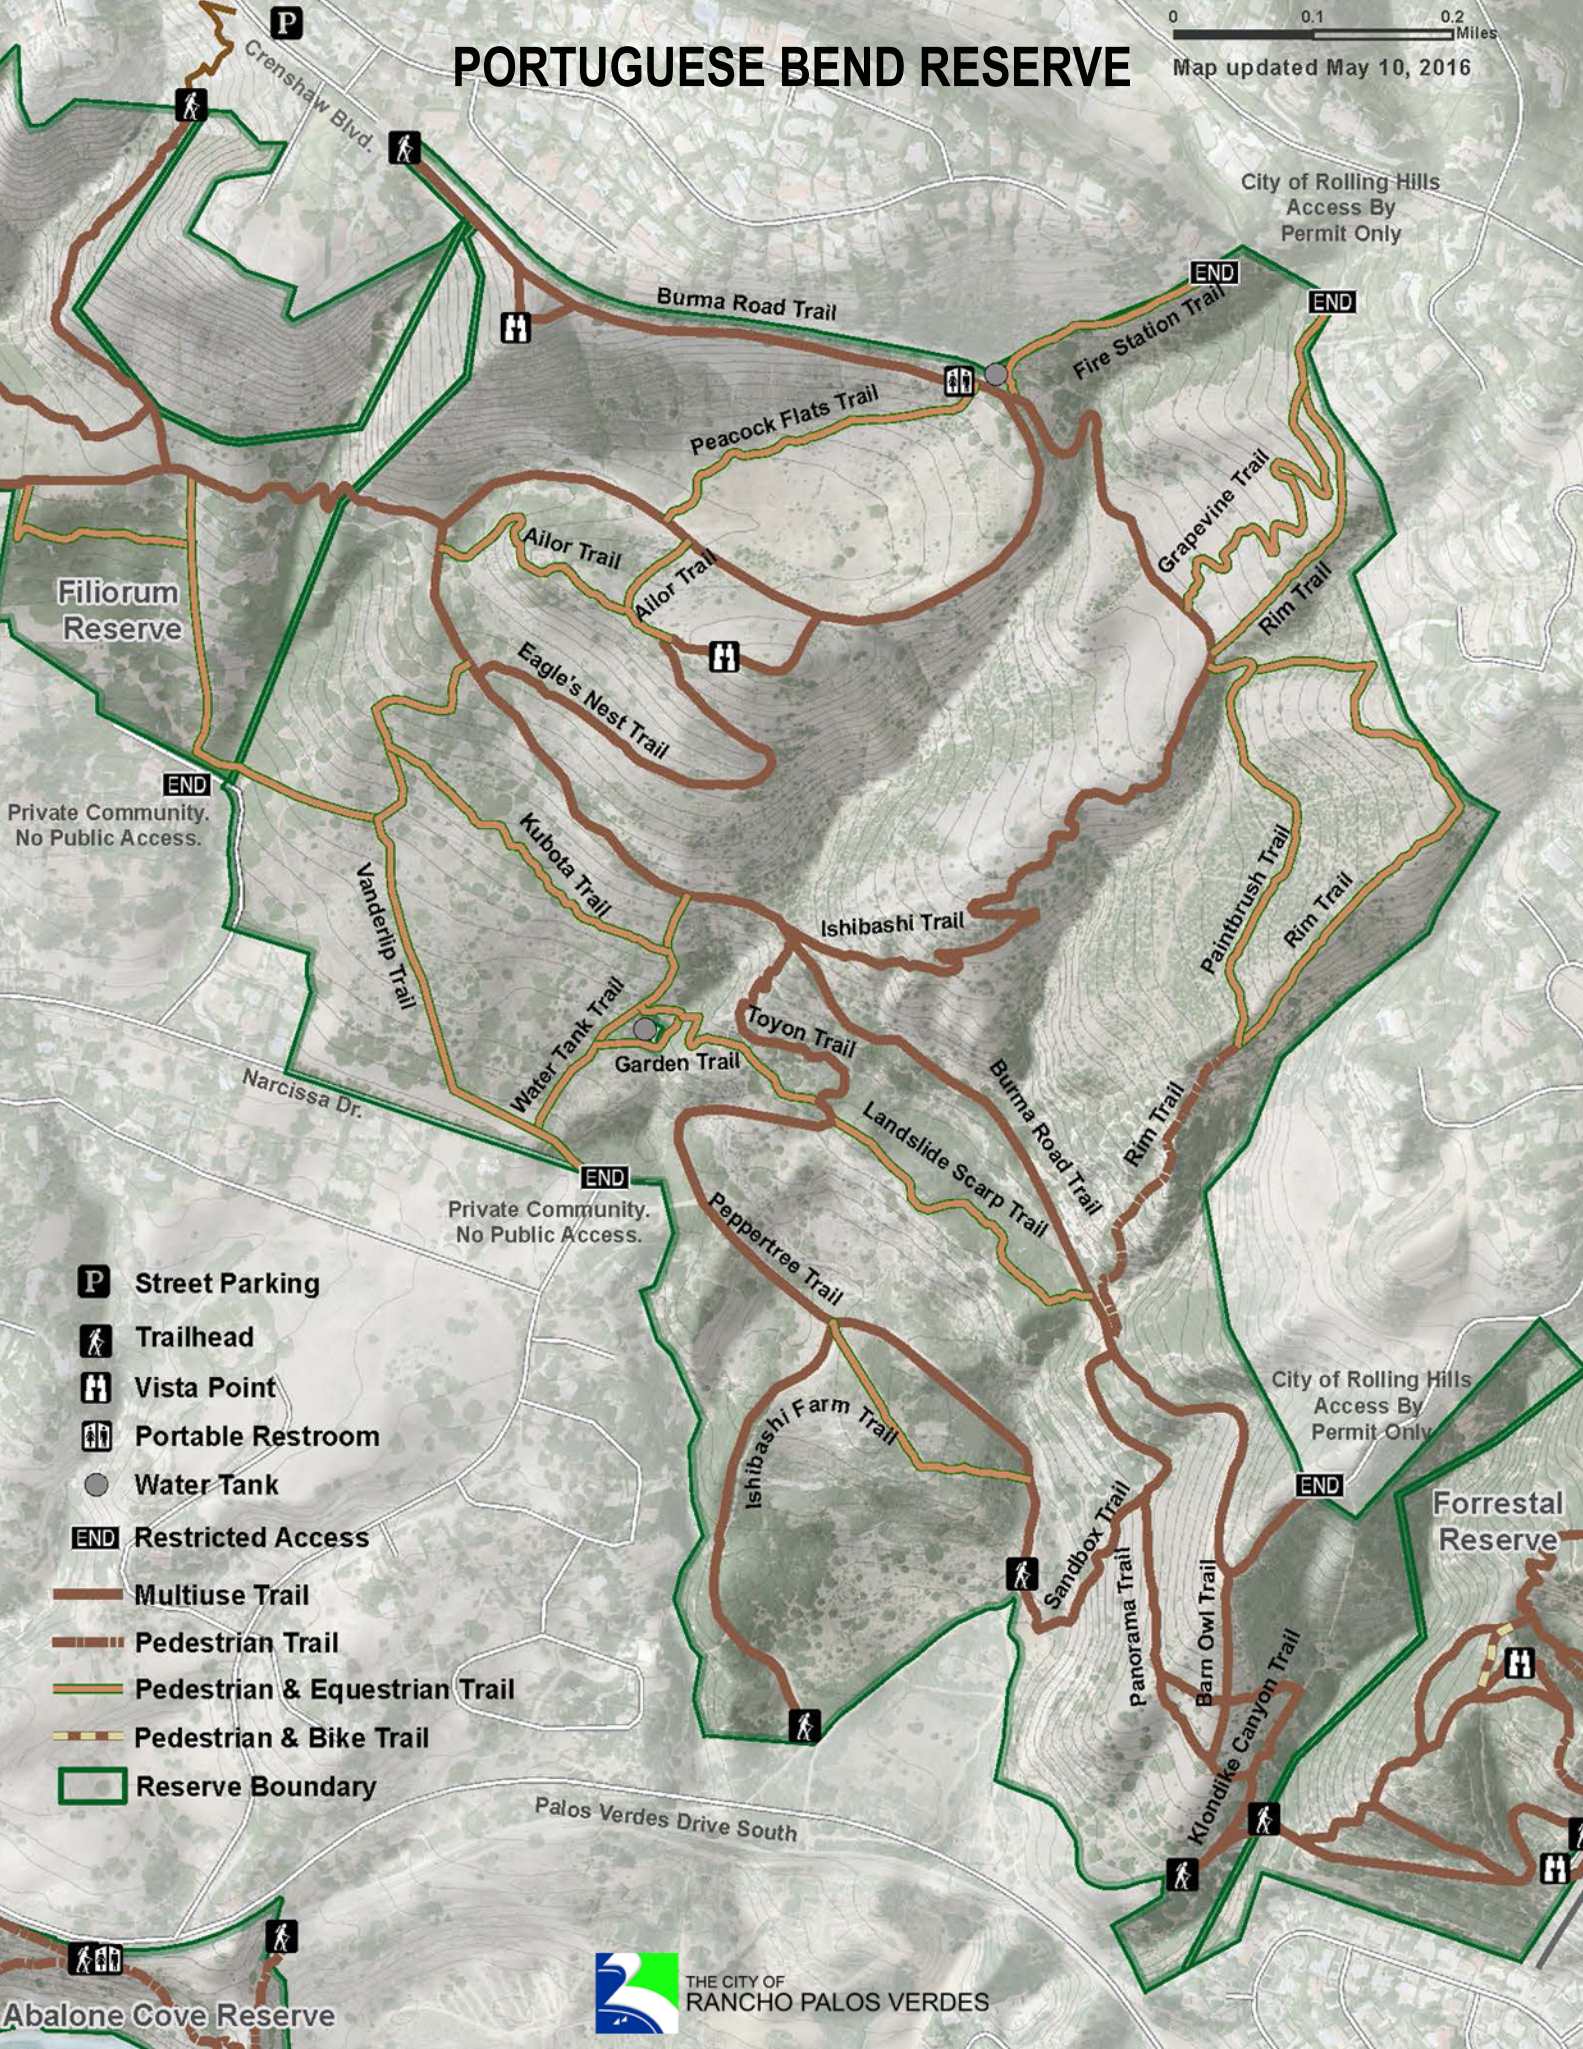

PORTUGUESE BEND RESERVE

0 0.1 0.2 Miles

Map updated May 10, 2016

- Street Parking
- Trailhead
- Vista Point
- Portable Restroom
- Water Tank
- Restricted Access
- Multiuse Trail
- Pedestrian Trail
- Pedestrian & Equestrian Trail
- Pedestrian & Bike Trail
- Reserve Boundary

PALOS VERDES NATURE PRESERVE

PRESERVE RULES

HOURS

One hour before sunrise to one hour after sunset.

Closed during adverse weather conditions. Check trailalerts.rpvca.gov for trail alerts and conditions.

PLEASE STAY ON DESIGNATED TRAILS

• FOLLOW TRAIL USE DESIGNATIONS

- **HIKERS:** yield to horses
- **CYCLISTS:** yield to horses and hikers
- **DOG WALKERS:** where dogs are permitted, always keep on leash (maximum of 6 feet) under your command, and clean up after them
- **WHEELCHAIRS:** Motorized and non-motorized allowed
- **TRASH:** Place trash and recyclable only in designated containers