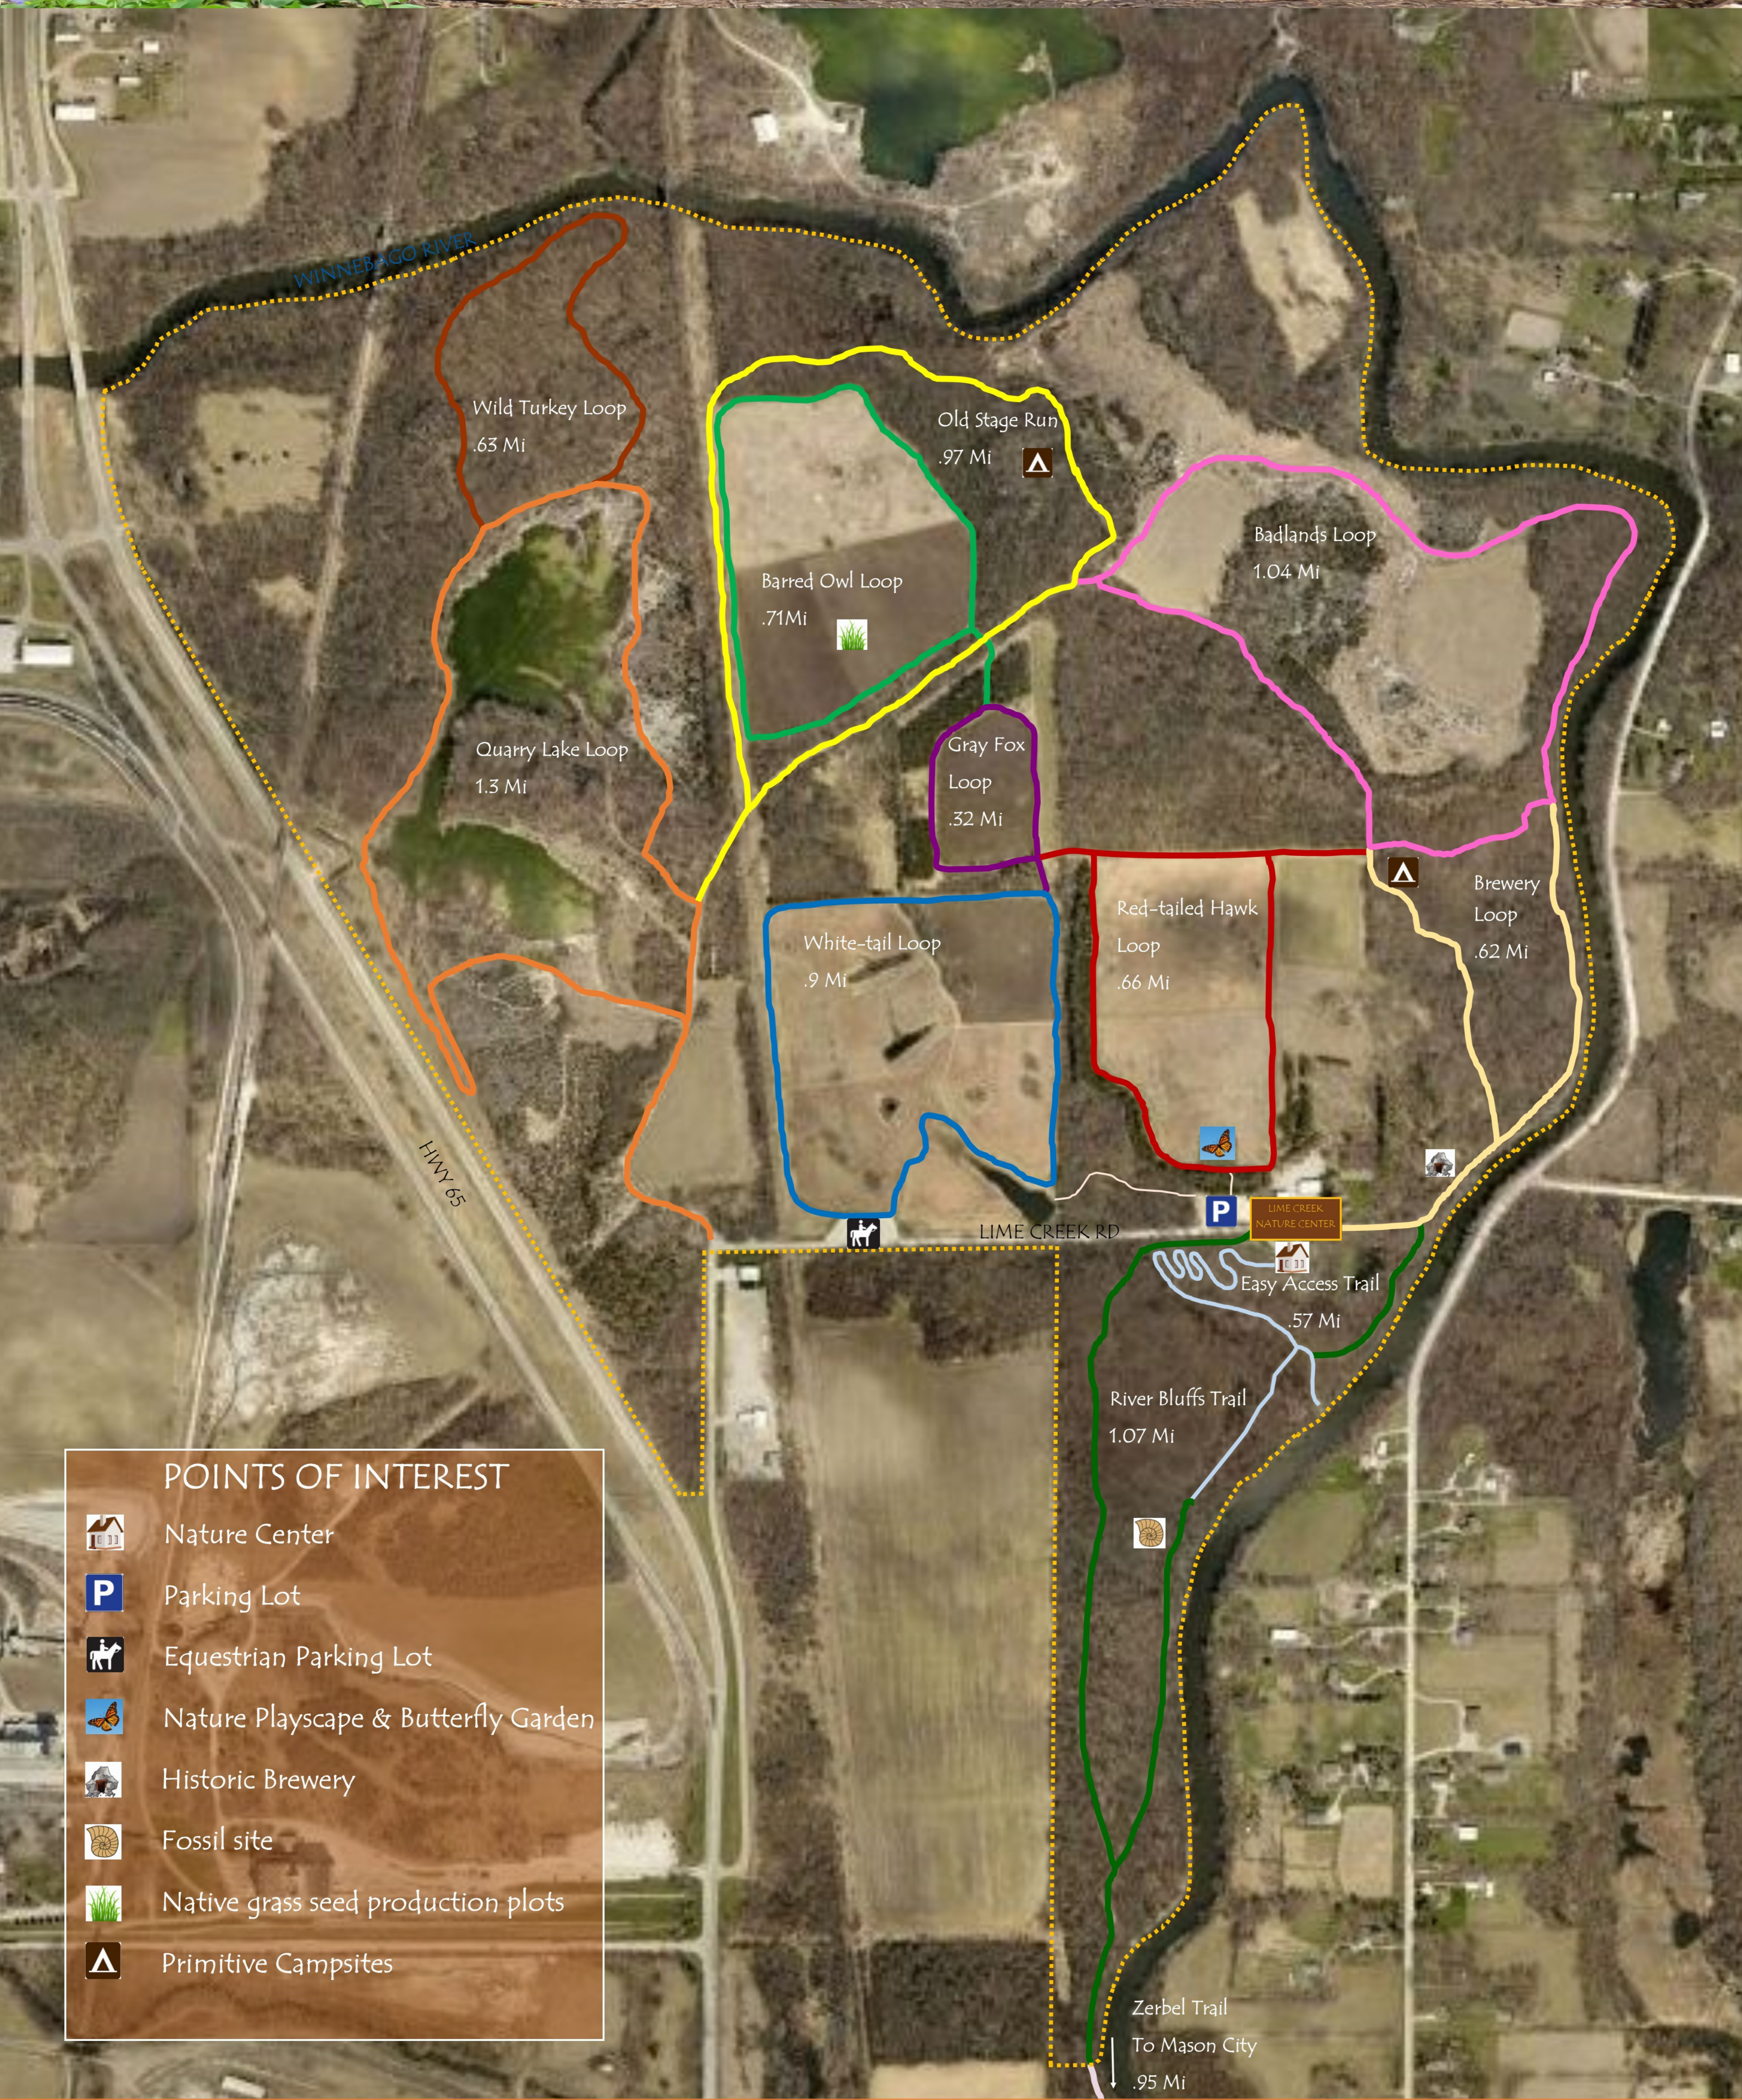

# LIME CREEK CONSERVATION AREA

## Trails

**POINTS OF INTEREST**

- Nature Center
- Parking Lot
- Equestrian Parking Lot
- Nature Playscape & Butterfly Garden
- Historic Brewery
- Fossil site
- Native grass seed production plots
- Primitive Campsites