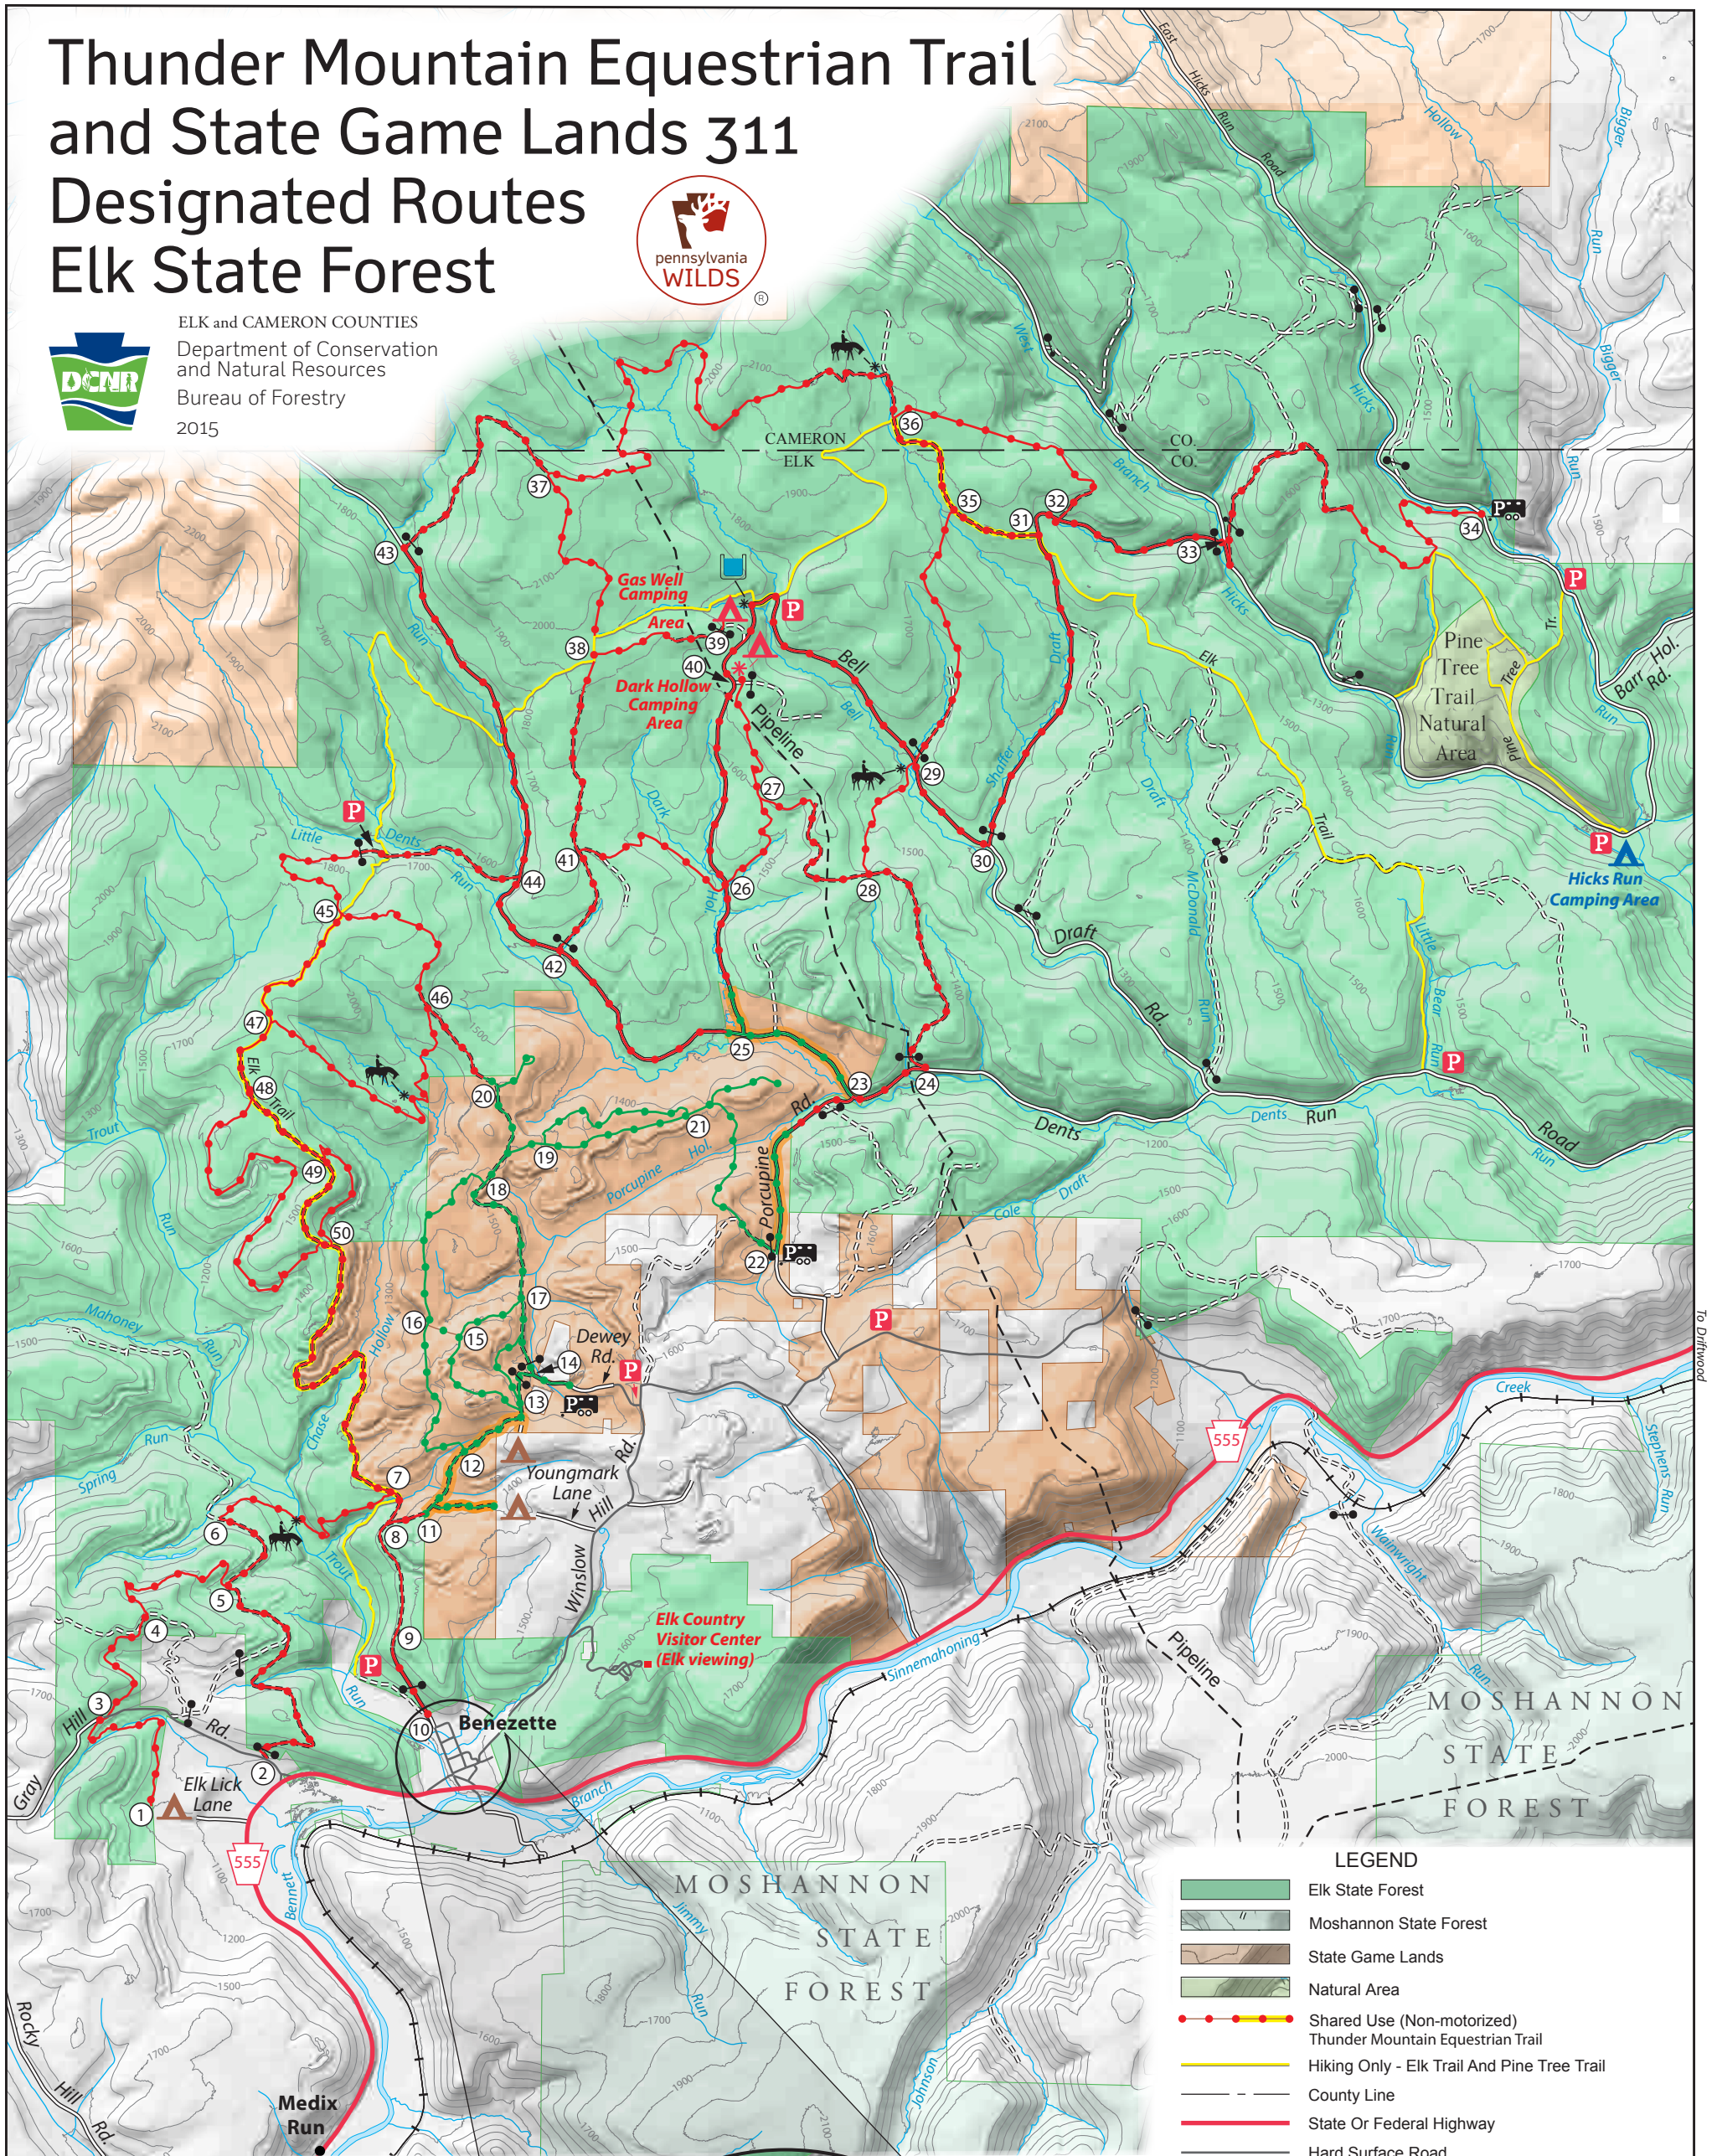

# Thunder Mountain Equestrian Trail and State Game Lands 311 Designated Routes Elk State Forest

ELK and CAMERON COUNTIES  
Department of Conservation  
and Natural Resources  
Bureau of Forestry  
2015

### LEGEND

- Elk State Forest
- Moshannon State Forest
- State Game Lands
- Natural Area
- Shared Use (Non-motorized)  
Thunder Mountain Equestrian Trail
- Hiking Only - Elk Trail And Pine Tree Trail
- County Line
- State Or Federal Highway
- Hard Surface Road
- Improved Dirt Road
- Administrative Road
- Open All Year - PGC Designated Route
- PGC Designated Route
- Gate
- Parking Area
- Parking Horse Trailers
- Pipeline R / W
- Spring/non-potable Water
- Horse-watering Site
- Equestrian Camping
- Camping
- Private Camping
- 00 Intersection Number