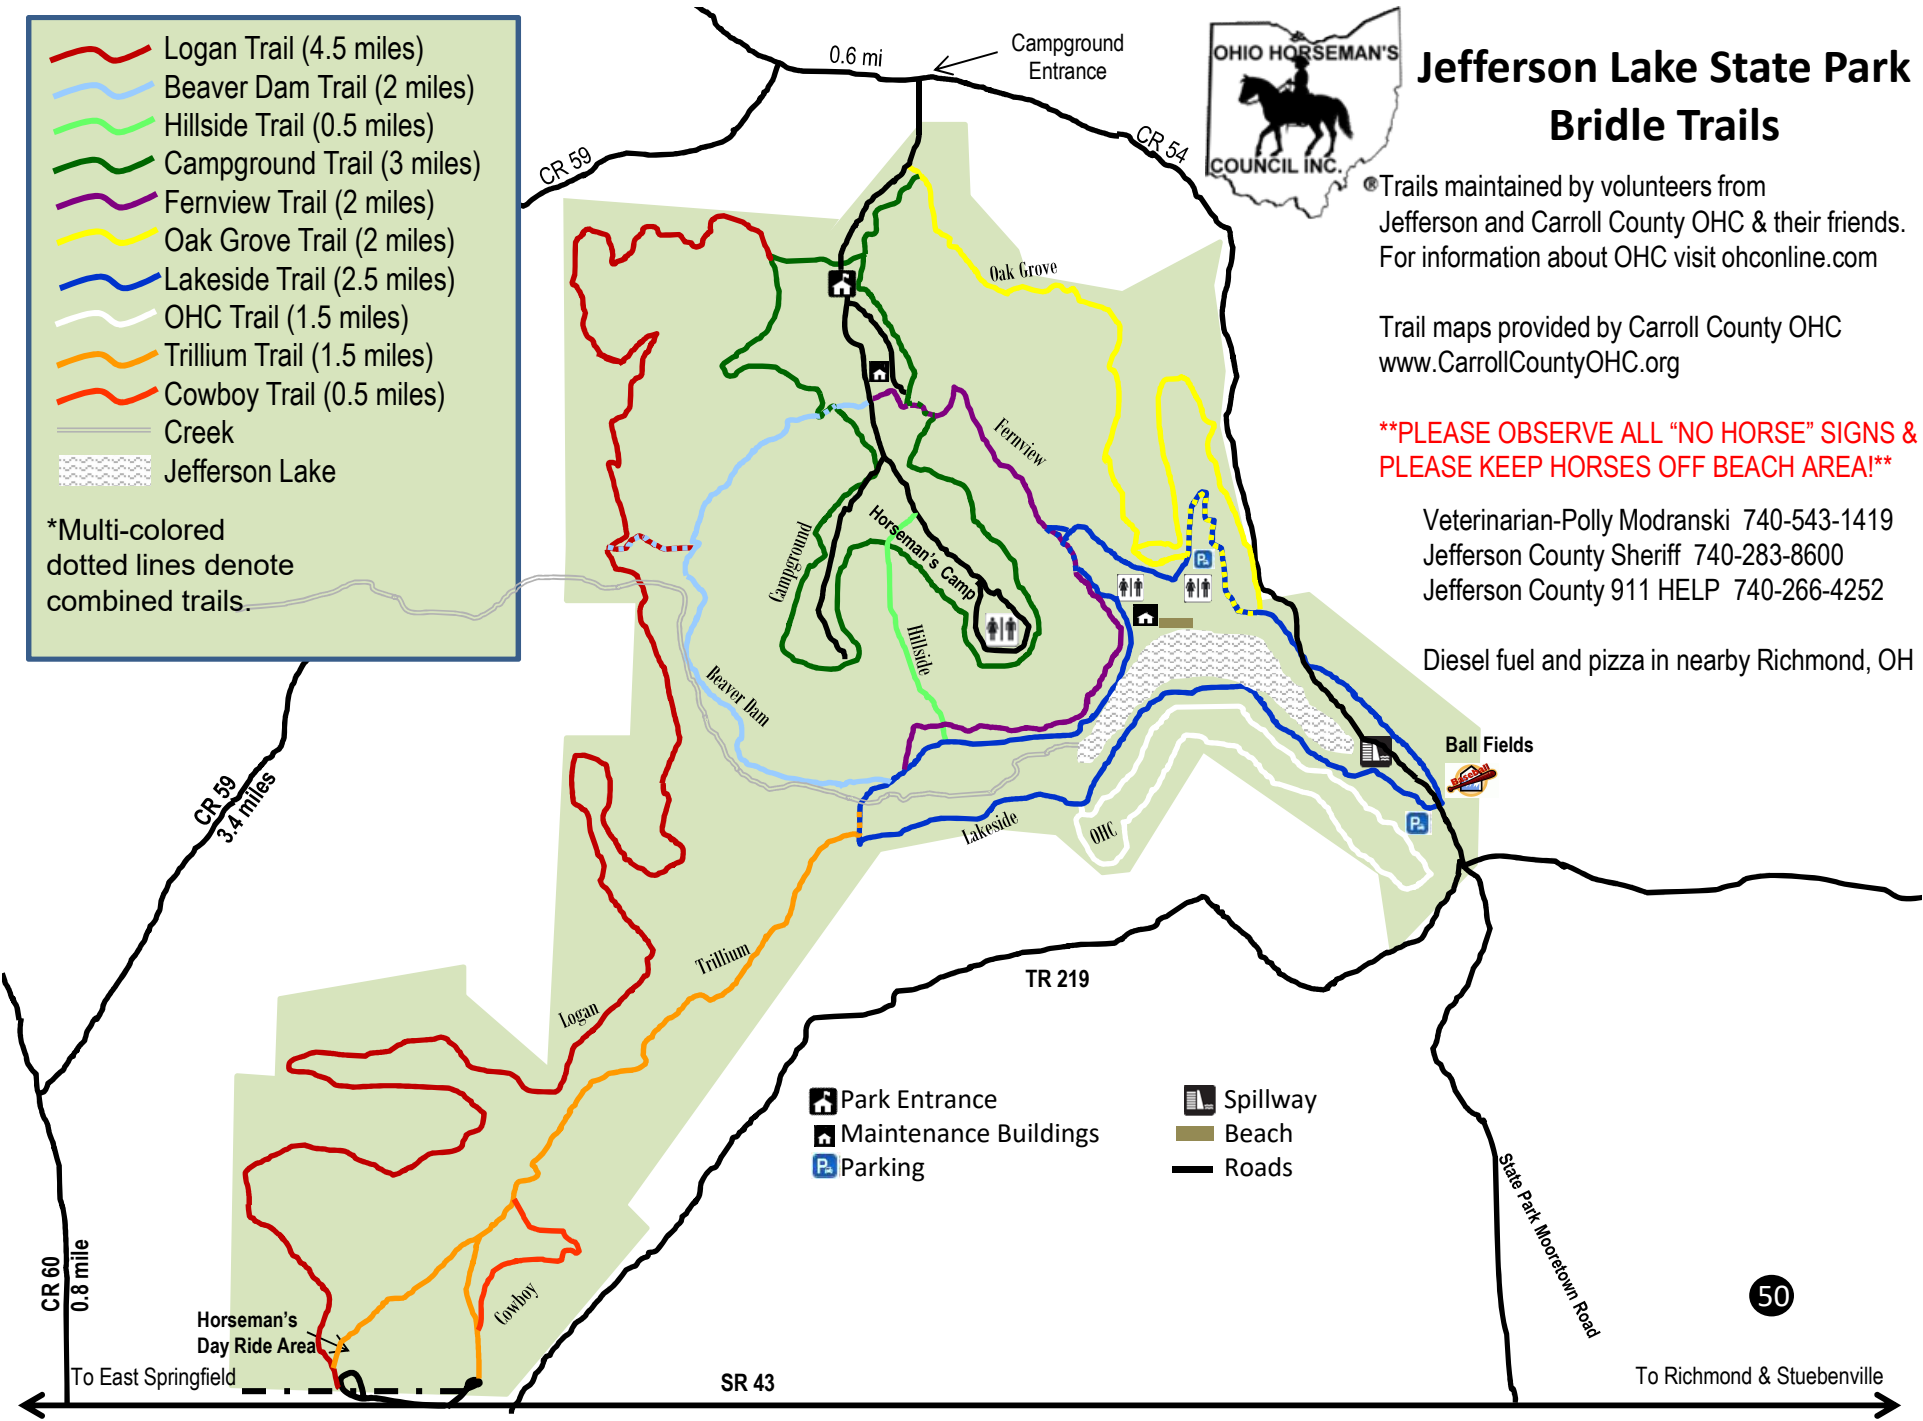

Jefferson Lake State Park Bridle Trails

® Trails maintained by volunteers from Jefferson and Carroll County OHC & their friends. For information about OHC visit ohconline.com

Trail maps provided by Carroll County OHC www.CarrollCountyOHC.org

****PLEASE OBSERVE ALL "NO HORSE" SIGNS & PLEASE KEEP HORSES OFF BEACH AREA!****

Veterinarian-Polly Modranski 740-543-1419
Jefferson County Sheriff 740-283-8600
Jefferson County 911 HELP 740-266-4252

Diesel fuel and pizza in nearby Richmond, OH

	Logan Trail (4.5 miles)
	Beaver Dam Trail (2 miles)
	Hillside Trail (0.5 miles)
	Campground Trail (3 miles)
	Fernview Trail (2 miles)
	Oak Grove Trail (2 miles)
	Lakeside Trail (2.5 miles)
	OHC Trail (1.5 miles)
	Trillium Trail (1.5 miles)
	Cowboy Trail (0.5 miles)
	Creek
	Jefferson Lake

*Multi-colored dotted lines denote combined trails.

50

To East Springfield

To Richmond & Stuebenville