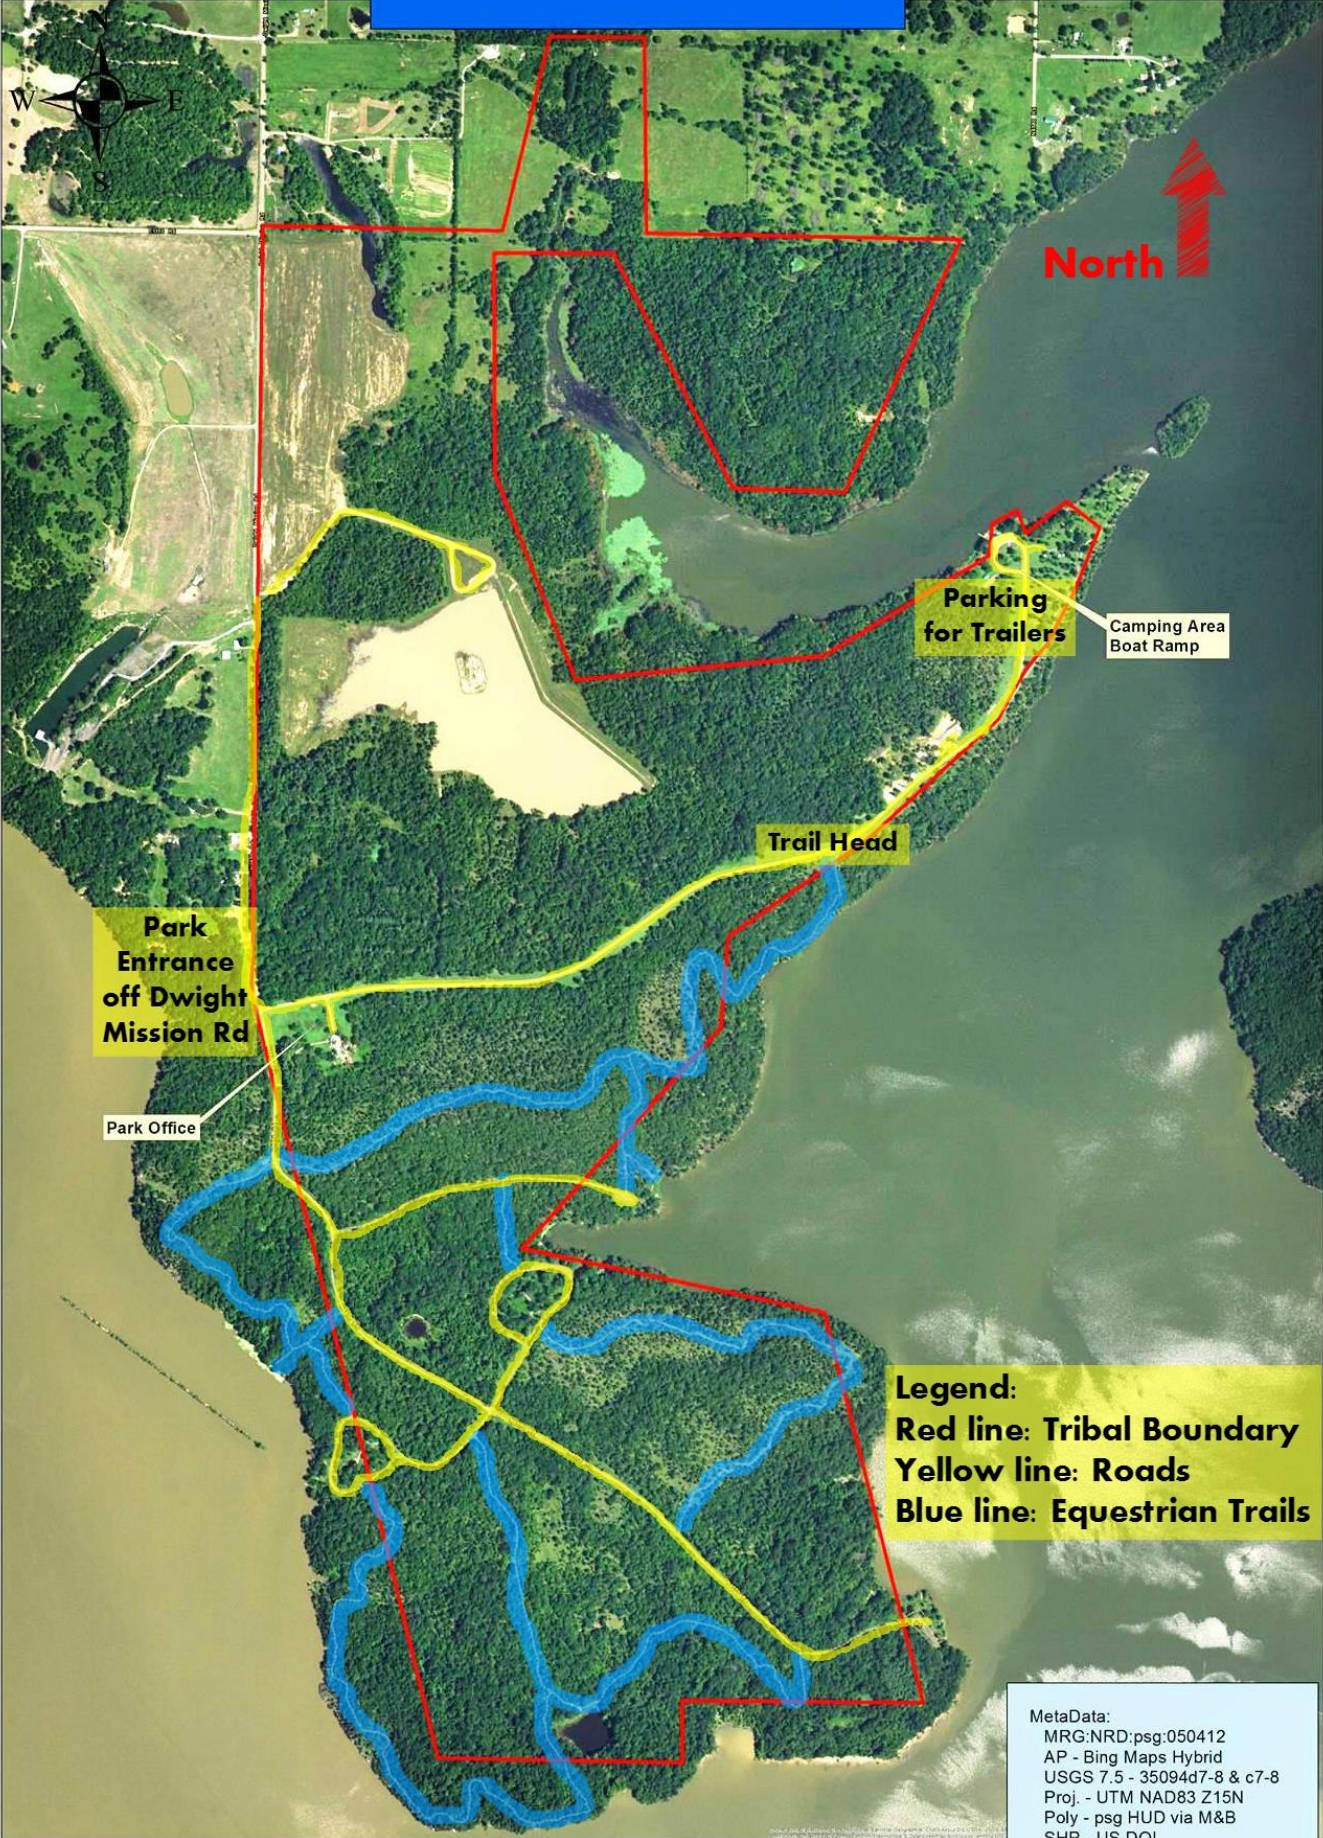

National Cherokee Nation Park

Legend:
Red line: Tribal Boundary
Yellow line: Roads
Blue line: Equestrian Trails

MetaData:
MRG:NRD:psg:050412
AP - Bing Maps Hybrid
USGS 7.5 - 35094d7-8 & c7-8
Proj. - UTM NAD83 Z15N
Poly - psg HUD via M&B
SHP - US DOI