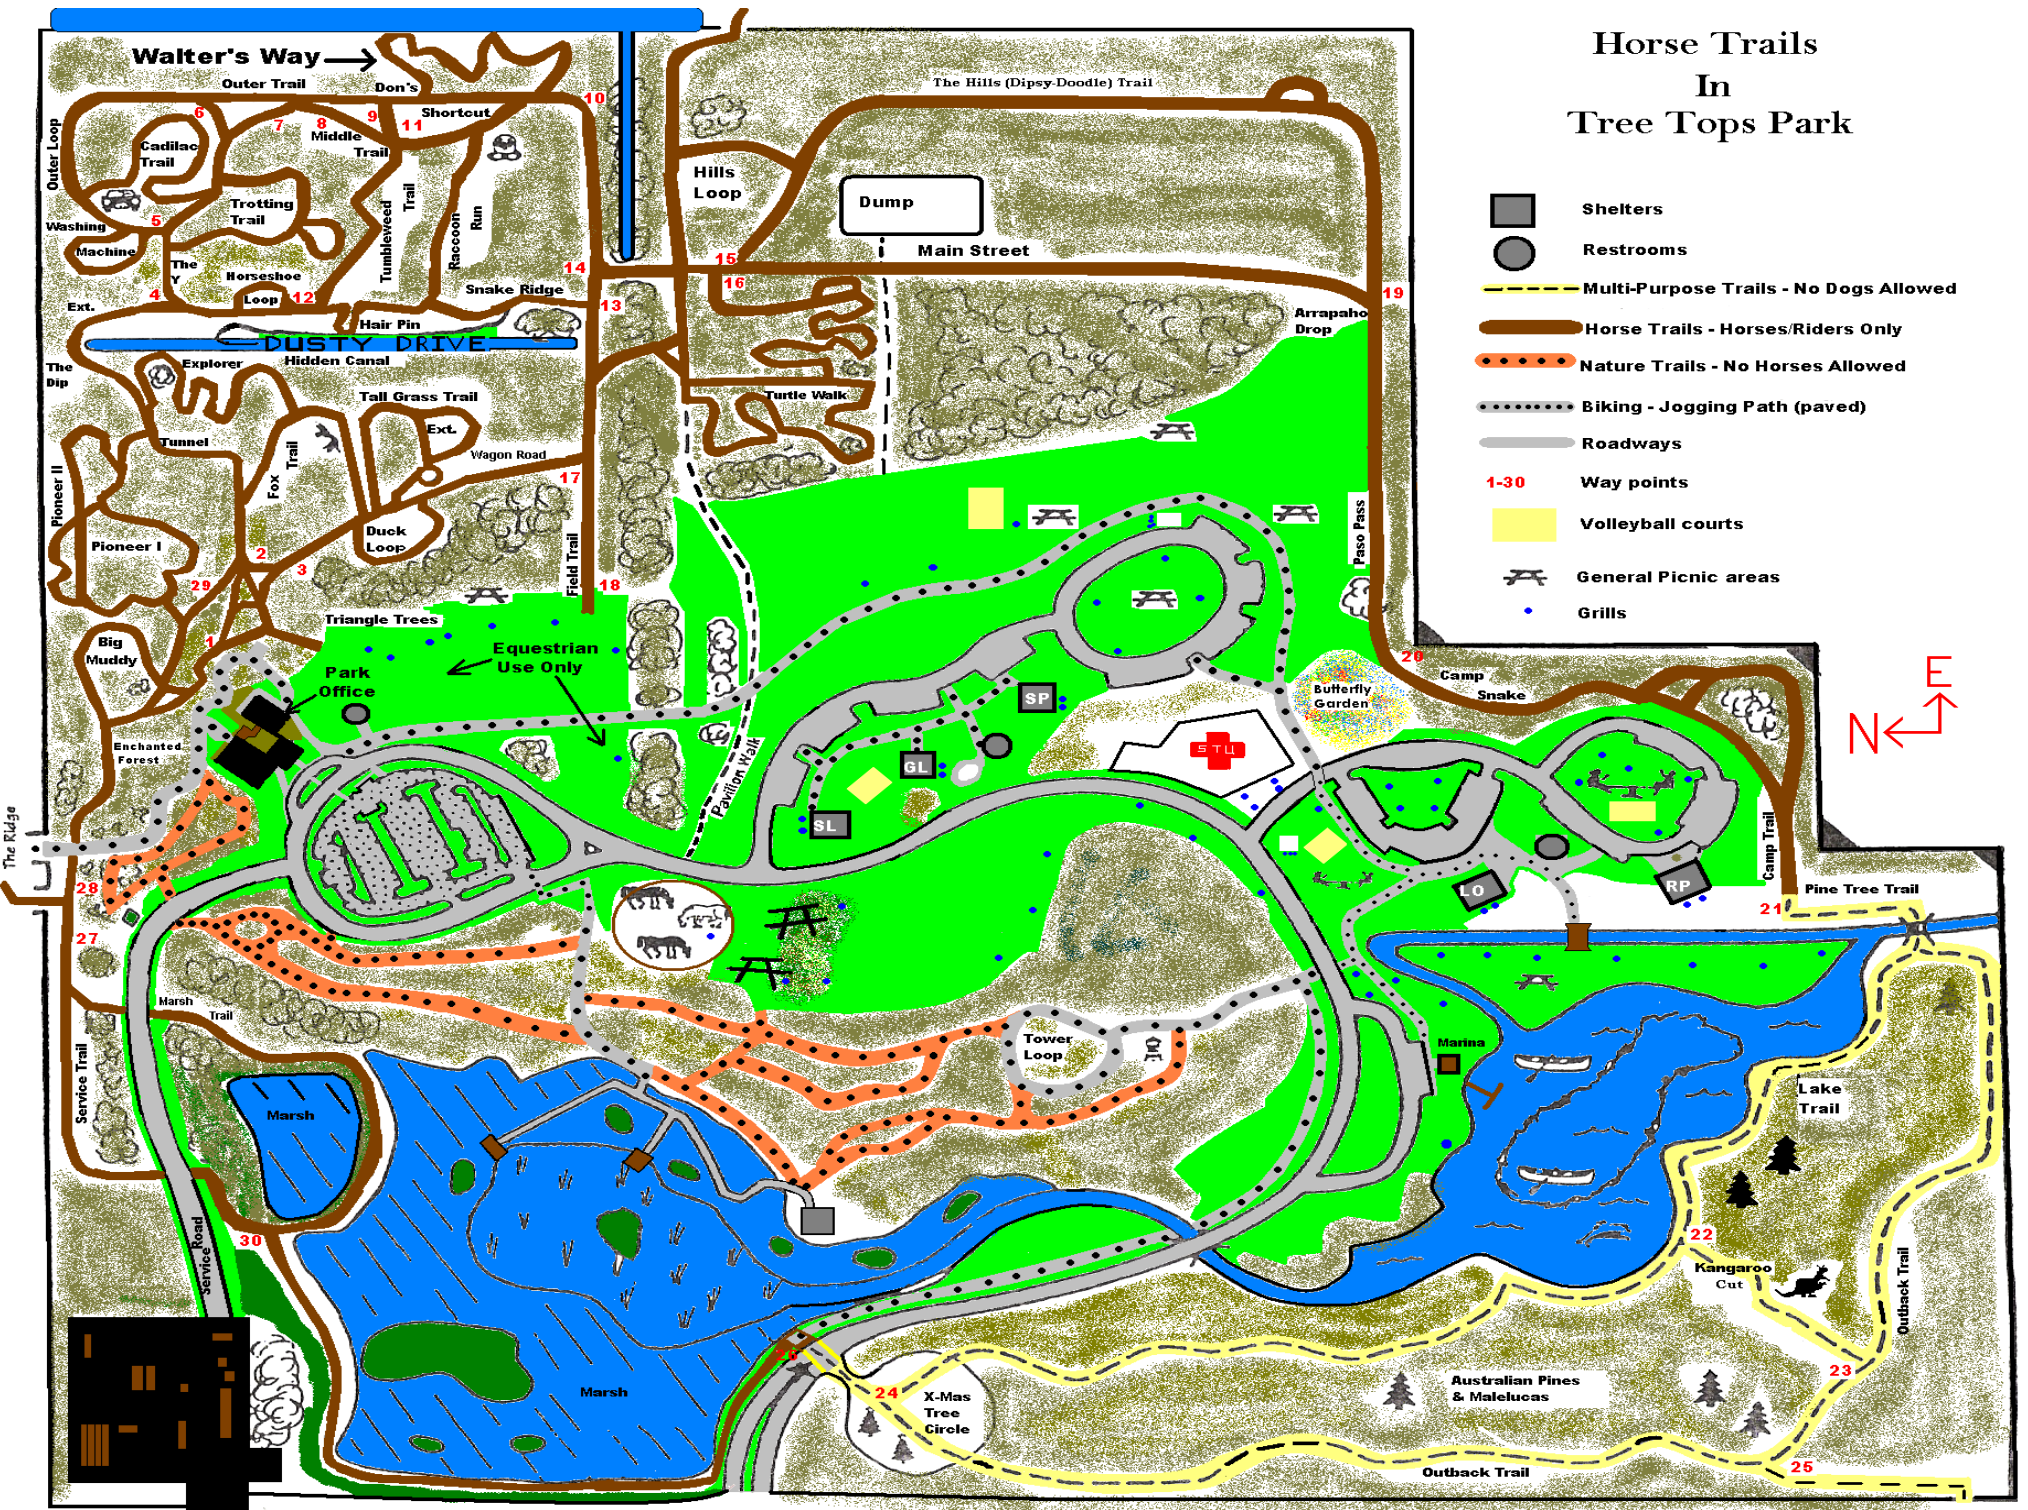

Horse Trails In Tree Tops Park

-  Shelters
-  Restrooms
-  Multi-Purpose Trails - No Dogs Allowed
-  Horse Trails - Horses/Riders Only
-  Nature Trails - No Horses Allowed
-  Biking - Jogging Path (paved)
-  Roadways
-  Way points
-  Volleyball courts
-  General Picnic areas
-  Grills