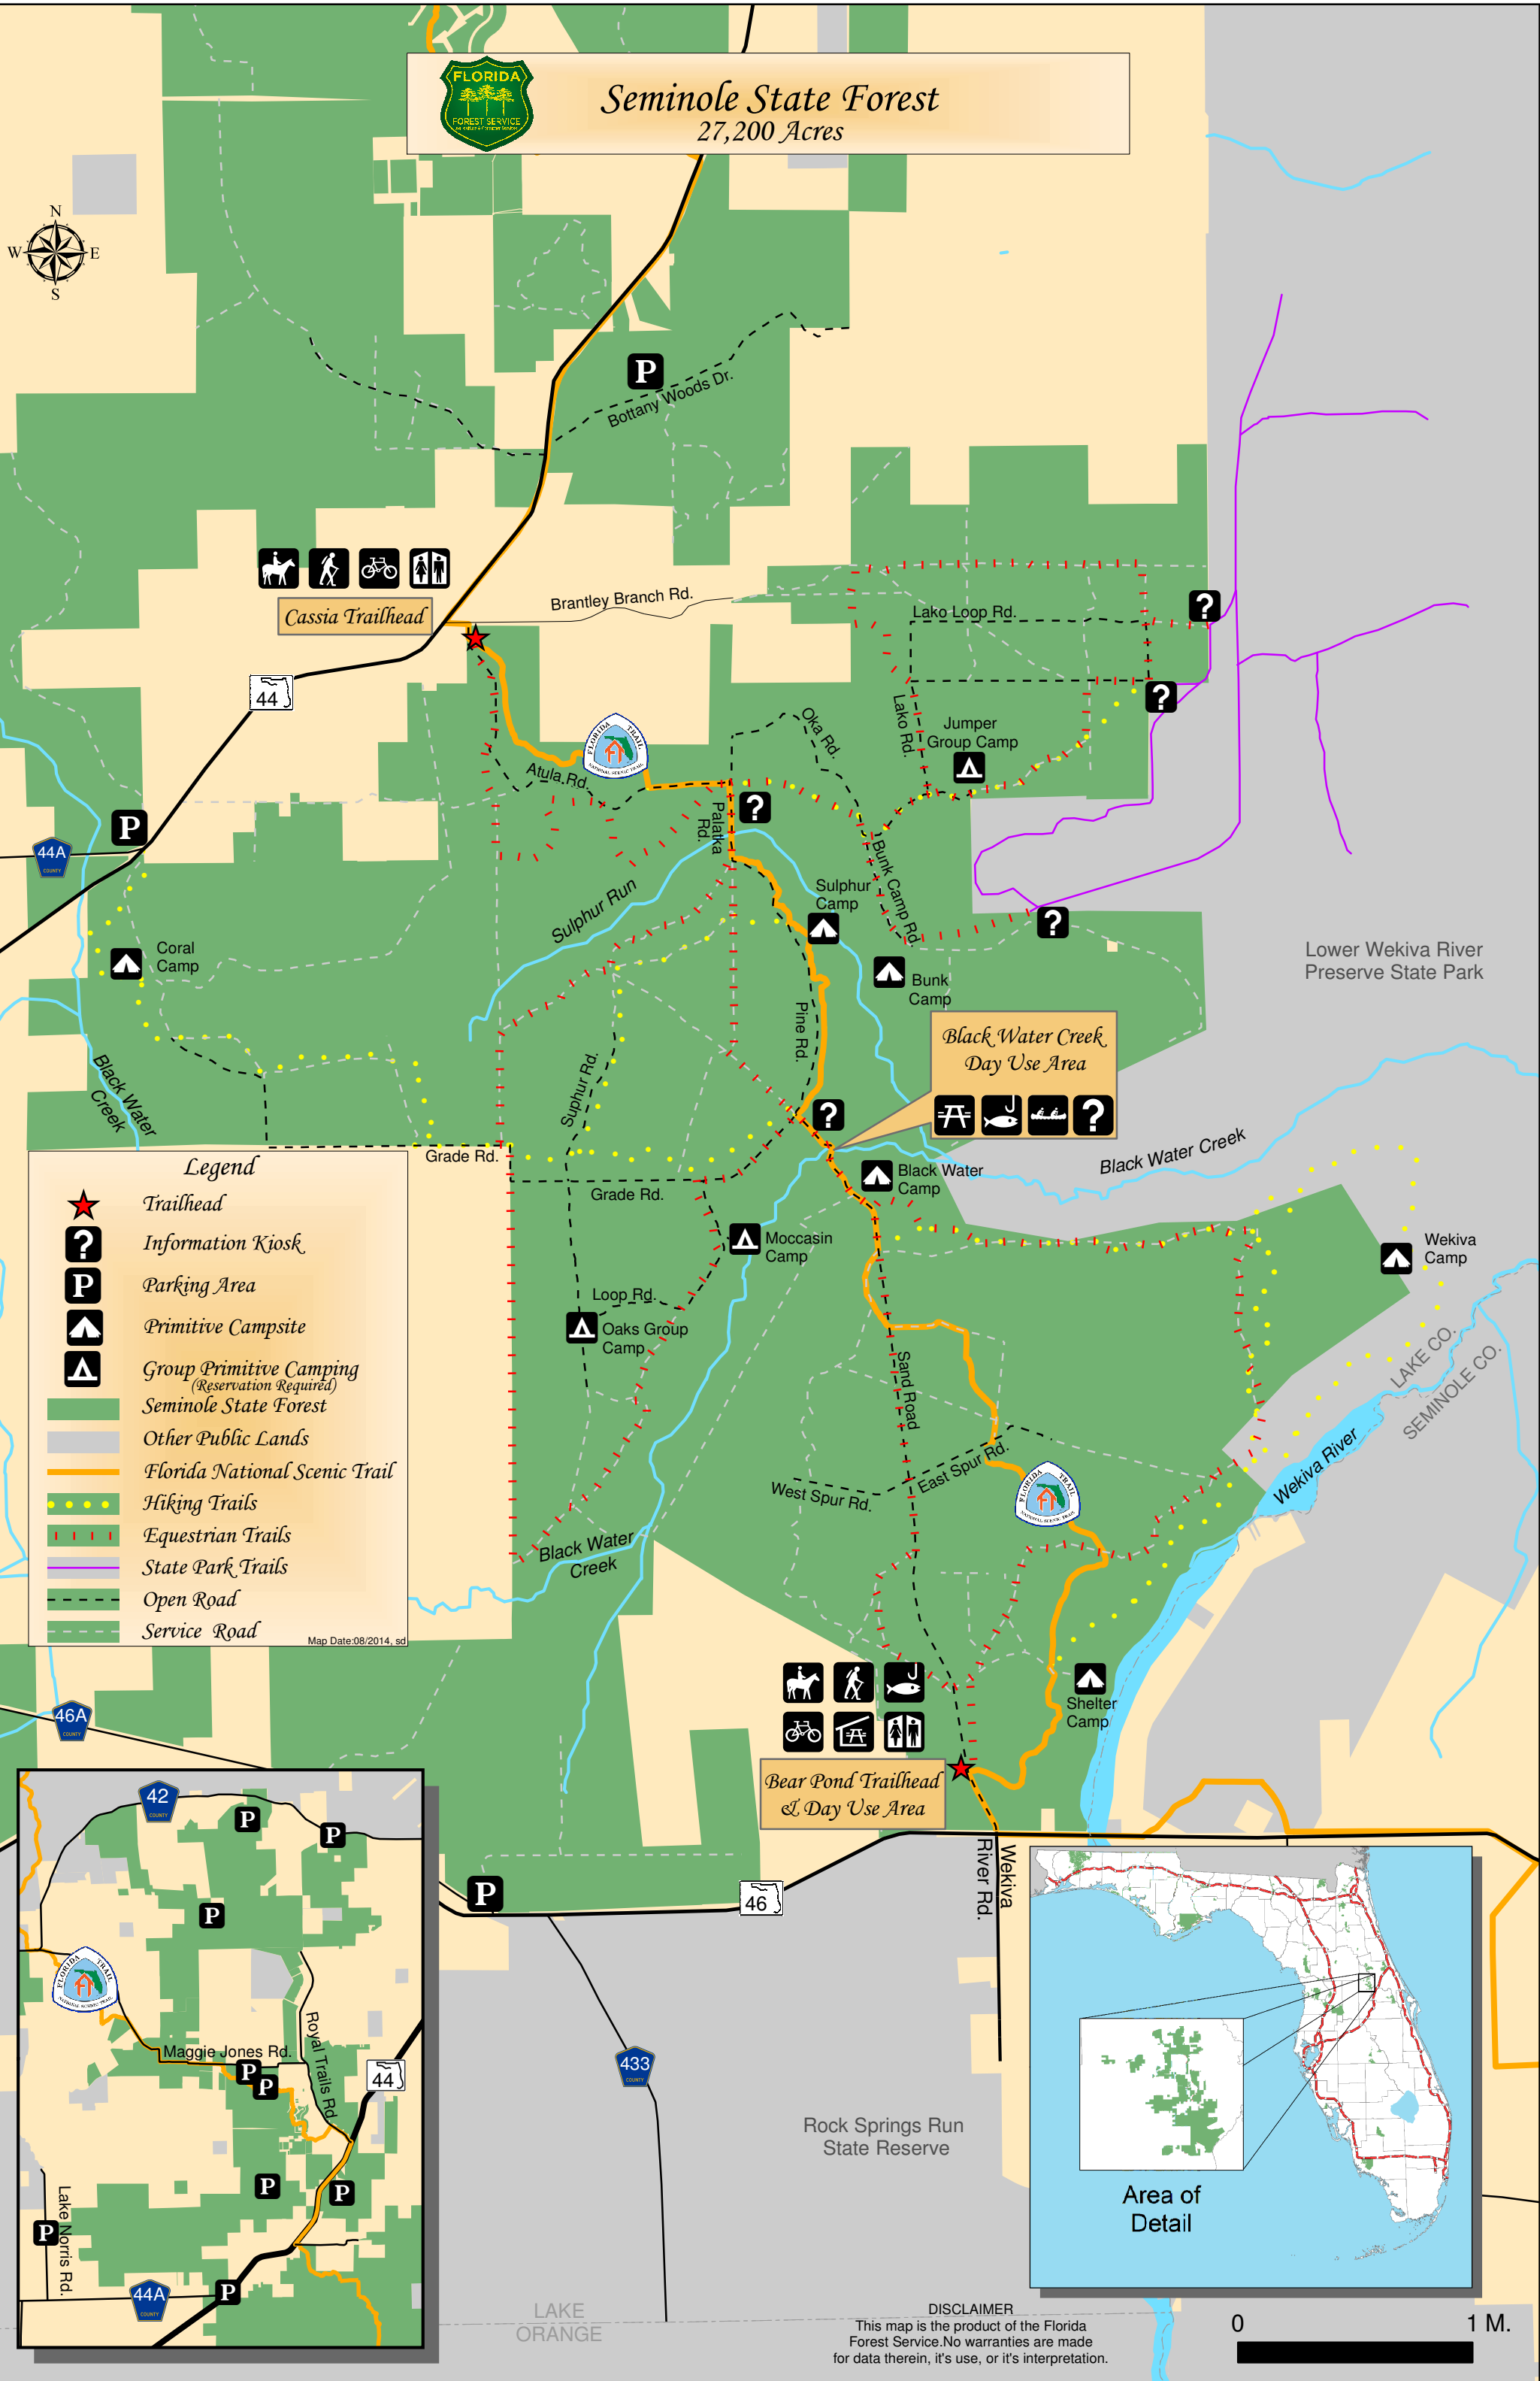

Seminole State Forest

27,200 Acres

Legend

- Trailhead
- Information Kiosk
- Parking Area
- Primitive Campsite
- Group Primitive Camping (Reservation Required)
- Seminole State Forest
- Other Public Lands
- Florida National Scenic Trail
- Hiking Trails
- Equestrian Trails
- State Park Trails
- Open Road
- Service Road

Map Date: 08/2014, sd

DISCLAIMER
This map is the product of the Florida Forest Service. No warranties are made for data therein, its use, or its interpretation.