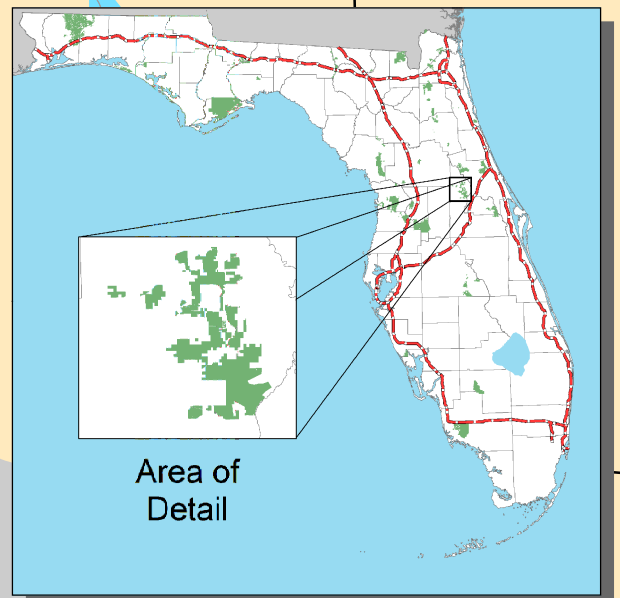

DISCLAIMER
This map is the product of the Florida Forest Service. No warranties are made for data therein, its use, or its interpretation.