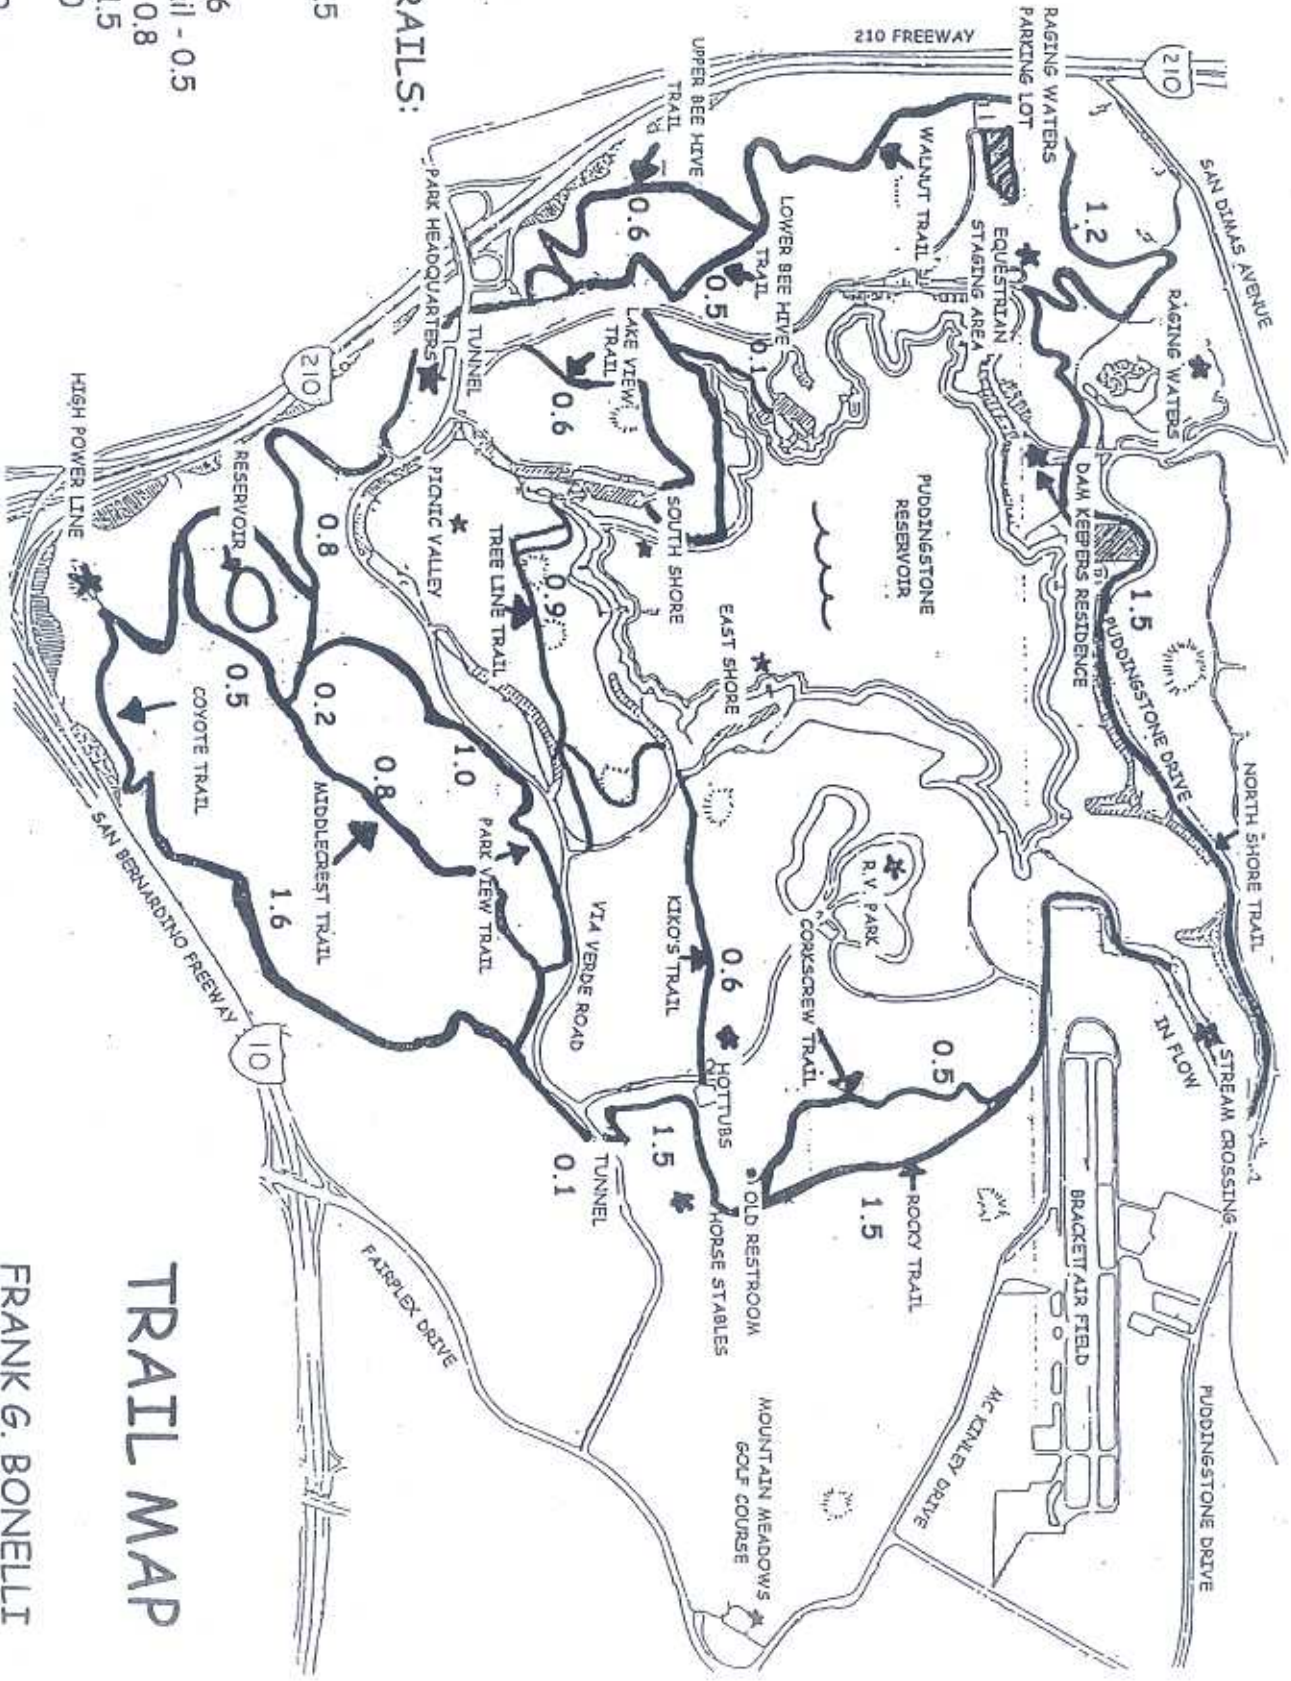

- Corkscrew Trail - 0.5
- Coyote Trail - 1.6
- Kiko's Trail - 0.6
- Lake View Trail - 0.6
- Lower Bee Hive Trail - 0.5
- Middlecrest Trail - 0.8
- North Shore Trail 1.5
- Park View Trail - 1.0
- Crosby Trail - 1.5
- Tree Line Trail - 0.9
- Upper Bee Hive Trail - 0.6
- Walnut Trail - 1.2

LENGTH OF TRAILS:

TRAIL MAP

**FRANK G. BONELLI
REGIONAL PARK**