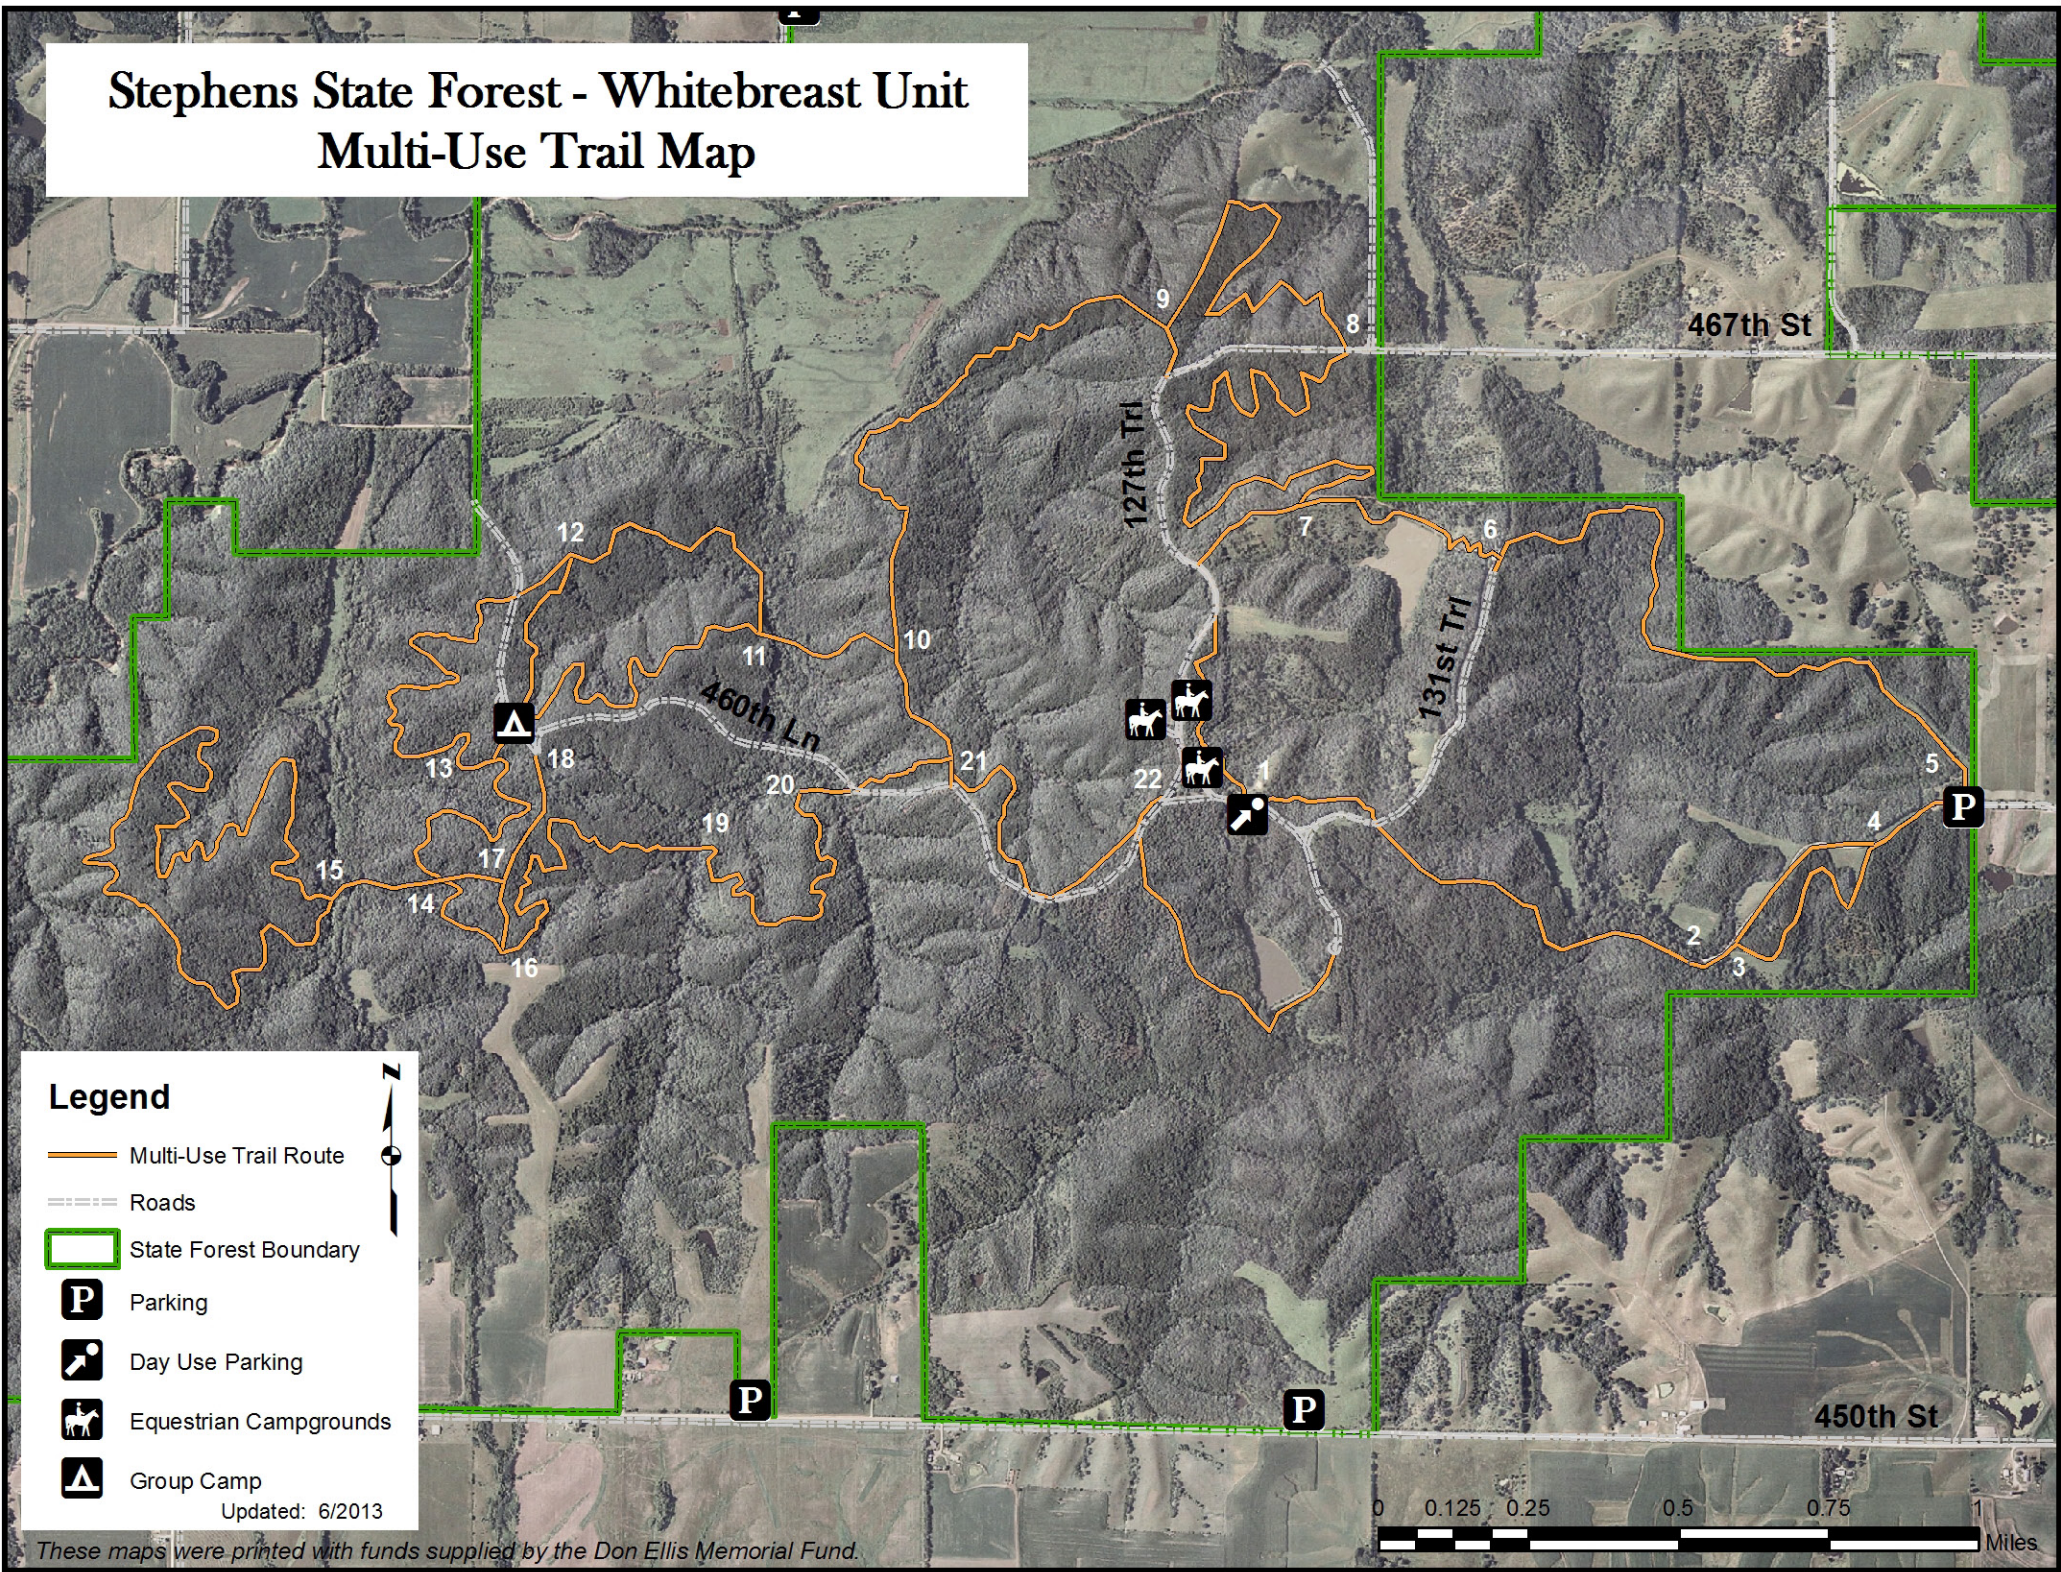

Stephens State Forest - Whitebreast Unit Multi-Use Trail Map

Legend

-  Multi-Use Trail Route
-  Roads
-  State Forest Boundary
-  Parking
-  Day Use Parking
-  Equestrian Campgrounds
-  Group Camp

Updated: 6/2013

These maps were printed with funds supplied by the Don Ellis Memorial Fund.

Stephens State Forest - Whitebreast Unit Multi-Use Trail Map West Side Details

Stephens State Forest - Whitebreast Unit Multi-Use Trail Map East Side Details