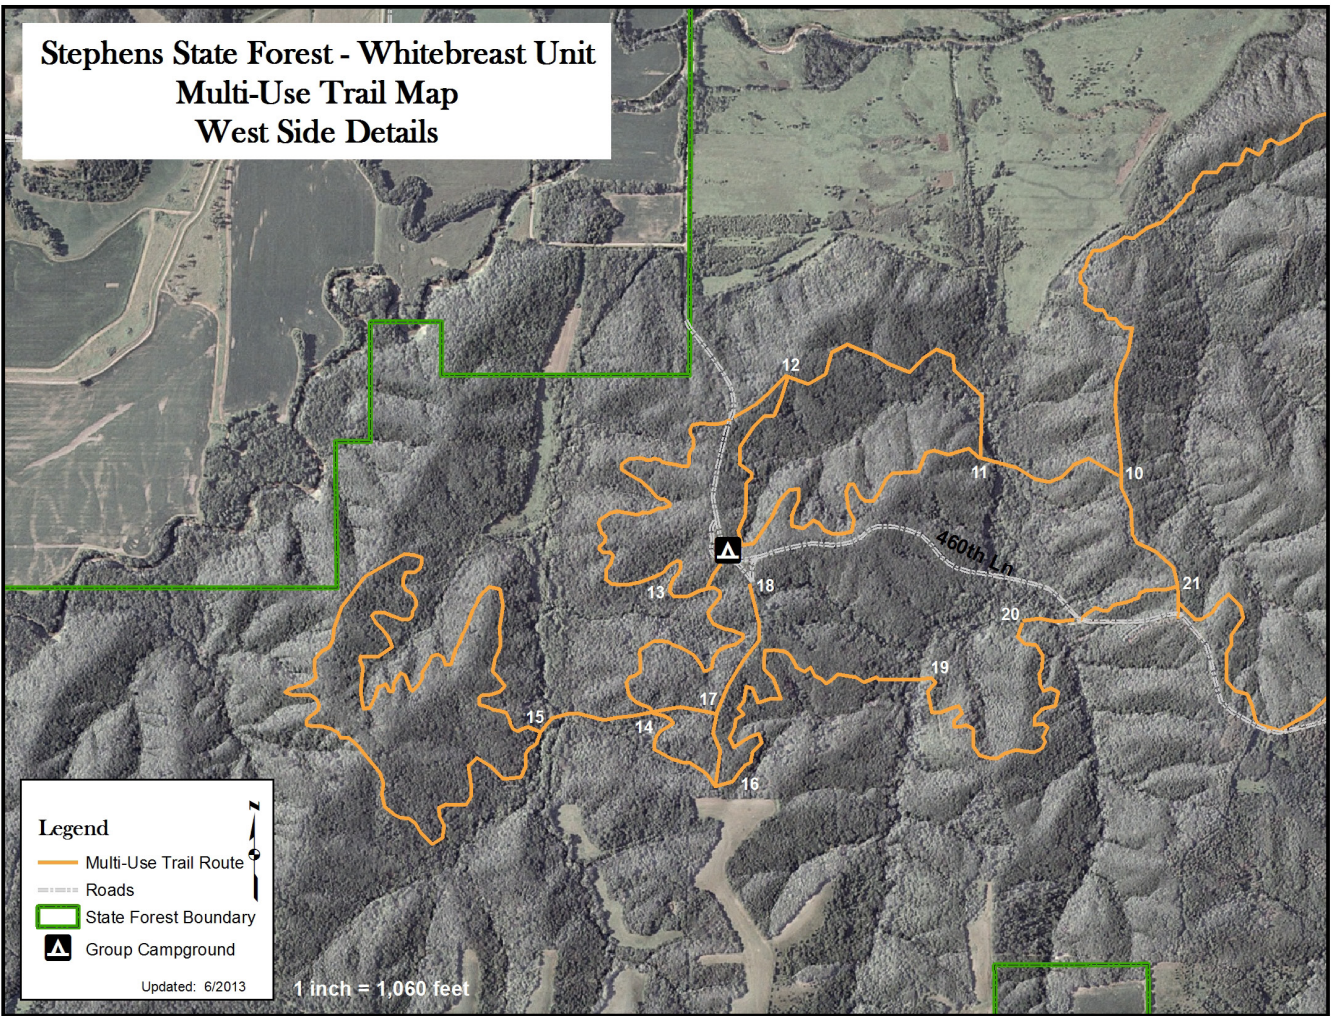

Stephens State Forest - Whitebreast Unit Multi-Use Trail Map

Legend

-  Multi-Use Trail Route
-  Roads
-  State Forest Boundary
-  Parking
-  Day Use Parking
-  Equestrian Campgrounds
-  Group Camp

Updated: 6/2013

These maps were printed with funds supplied by the Don Ellis Memorial Fund.

Stephens State Forest - Whitebreast Unit Multi-Use Trail Map West Side Details

Stephens State Forest - Whitebreast Unit Multi-Use Trail Map East Side Details