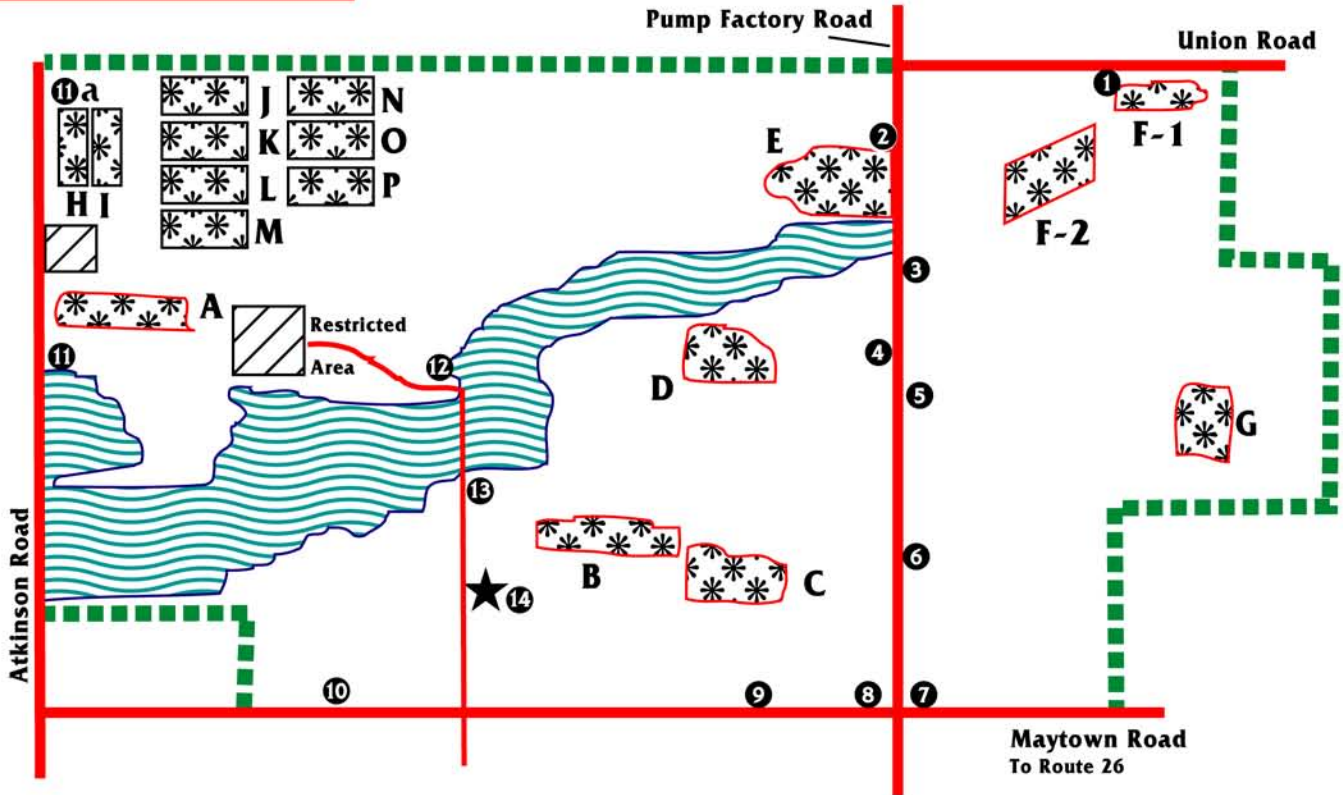

Green River State Wildlife Area

Illinois Department of Natural Resources

Regional Map

ILLINOIS

DEPARTMENT OF
NATURAL
RESOURCES

2010

063010

Your purchase
of hunting equipment
supports
Wildlife Restoration

Map Legend

Park Boundary	
Slough	
Dove Fields	
Restricted Area	
Check Station	
Hunter Parking	
Roads	