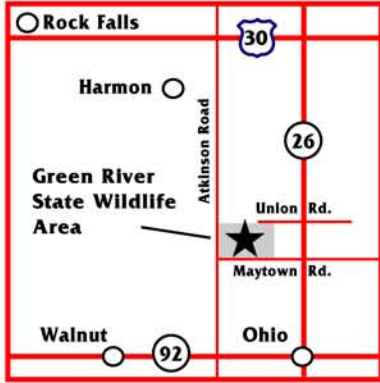

Green River State Wildlife Area

Illinois Department of Natural Resources

Regional Map

ILLINOIS

DEPARTMENT OF
NATURAL
RESOURCES

2010

063010

Your purchase
of hunting equipment
supports
Wildlife Restoration

Map Legend

Park Boundary	
Slough	
Dove Fields	
Restricted Area	
Check Station	
Hunter Parking	
Roads	