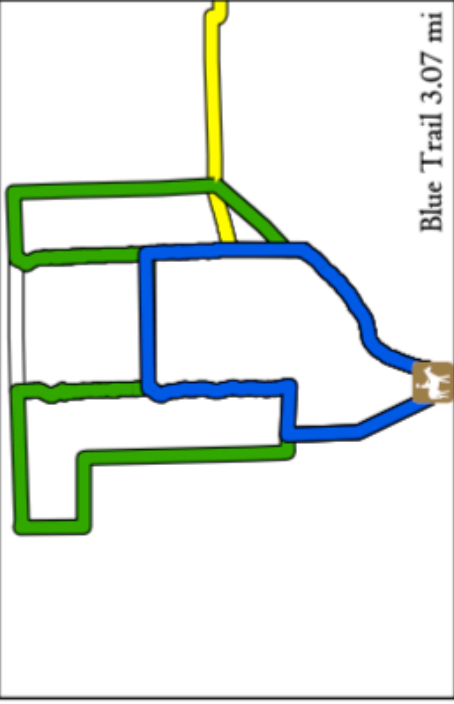

River Rise Preserve State Park

Horse Trail Map

Welcome to River Rise Preserve State Park. In the interest of all of our guests, we ask your cooperation in following a few park rules.

1. Passholders must contact the park and provide your Entrance Pass number and the number of guests in your party (up to 8 people in 1 vehicle w/ trailer).
2. Stalls are available on a "first come, first serve" basis.
3. Passholders must accompany guests at all times.
4. Dogs, fireworks, and firearms are prohibited.
5. Horses are not permitted along water's edge.
6. Quiet hours are from 11:00pm to 6:00am.
7. Those guests not in the company of a passholder must register with the Ranger Station located at:
410 SE O'Leno Park Rd
High Springs, FL 32643
(386) 454-1853

Blue Trail 3.07 mi

Green Trail 6.21 mi

White Trail 4.29 mi