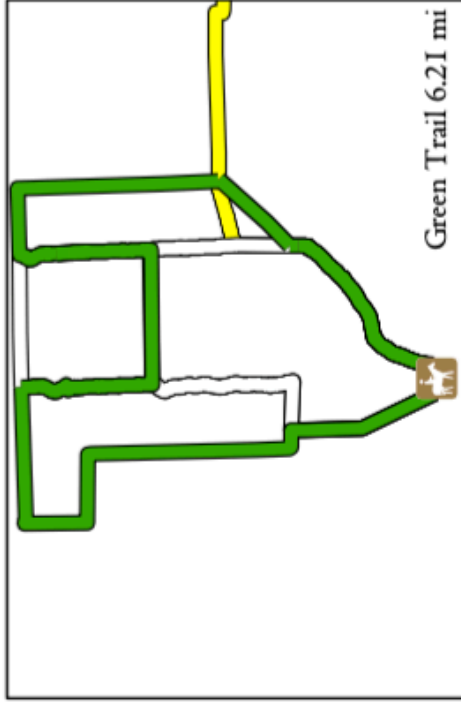

River Rise Preserve State Park

Horse Trail Map

Welcome to River Rise Preserve State Park. In the interest of all of our guests, we ask your cooperation in following a few park rules.

1. Passholders must contact the park and provide your Entrance Pass number and the number of guests in your party (up to 8 people in 1 vehicle w/ trailer).
2. Stalls are available on a "first come, first serve" basis.
3. Passholders must accompany guests at all times.
4. Dogs, fireworks, and firearms are prohibited.
5. Horses are not permitted along water's edge.
6. Quiet hours are from 11:00pm to 6:00am.
7. Those guests not in the company of a passholder must register with the Ranger Station located at:
410 SE O'Leno Park Rd
High Springs, FL 32643
(386) 454-1853

Blue Trail 3.07 mi

Green Trail 6.21 mi

White Trail 4.29 mi