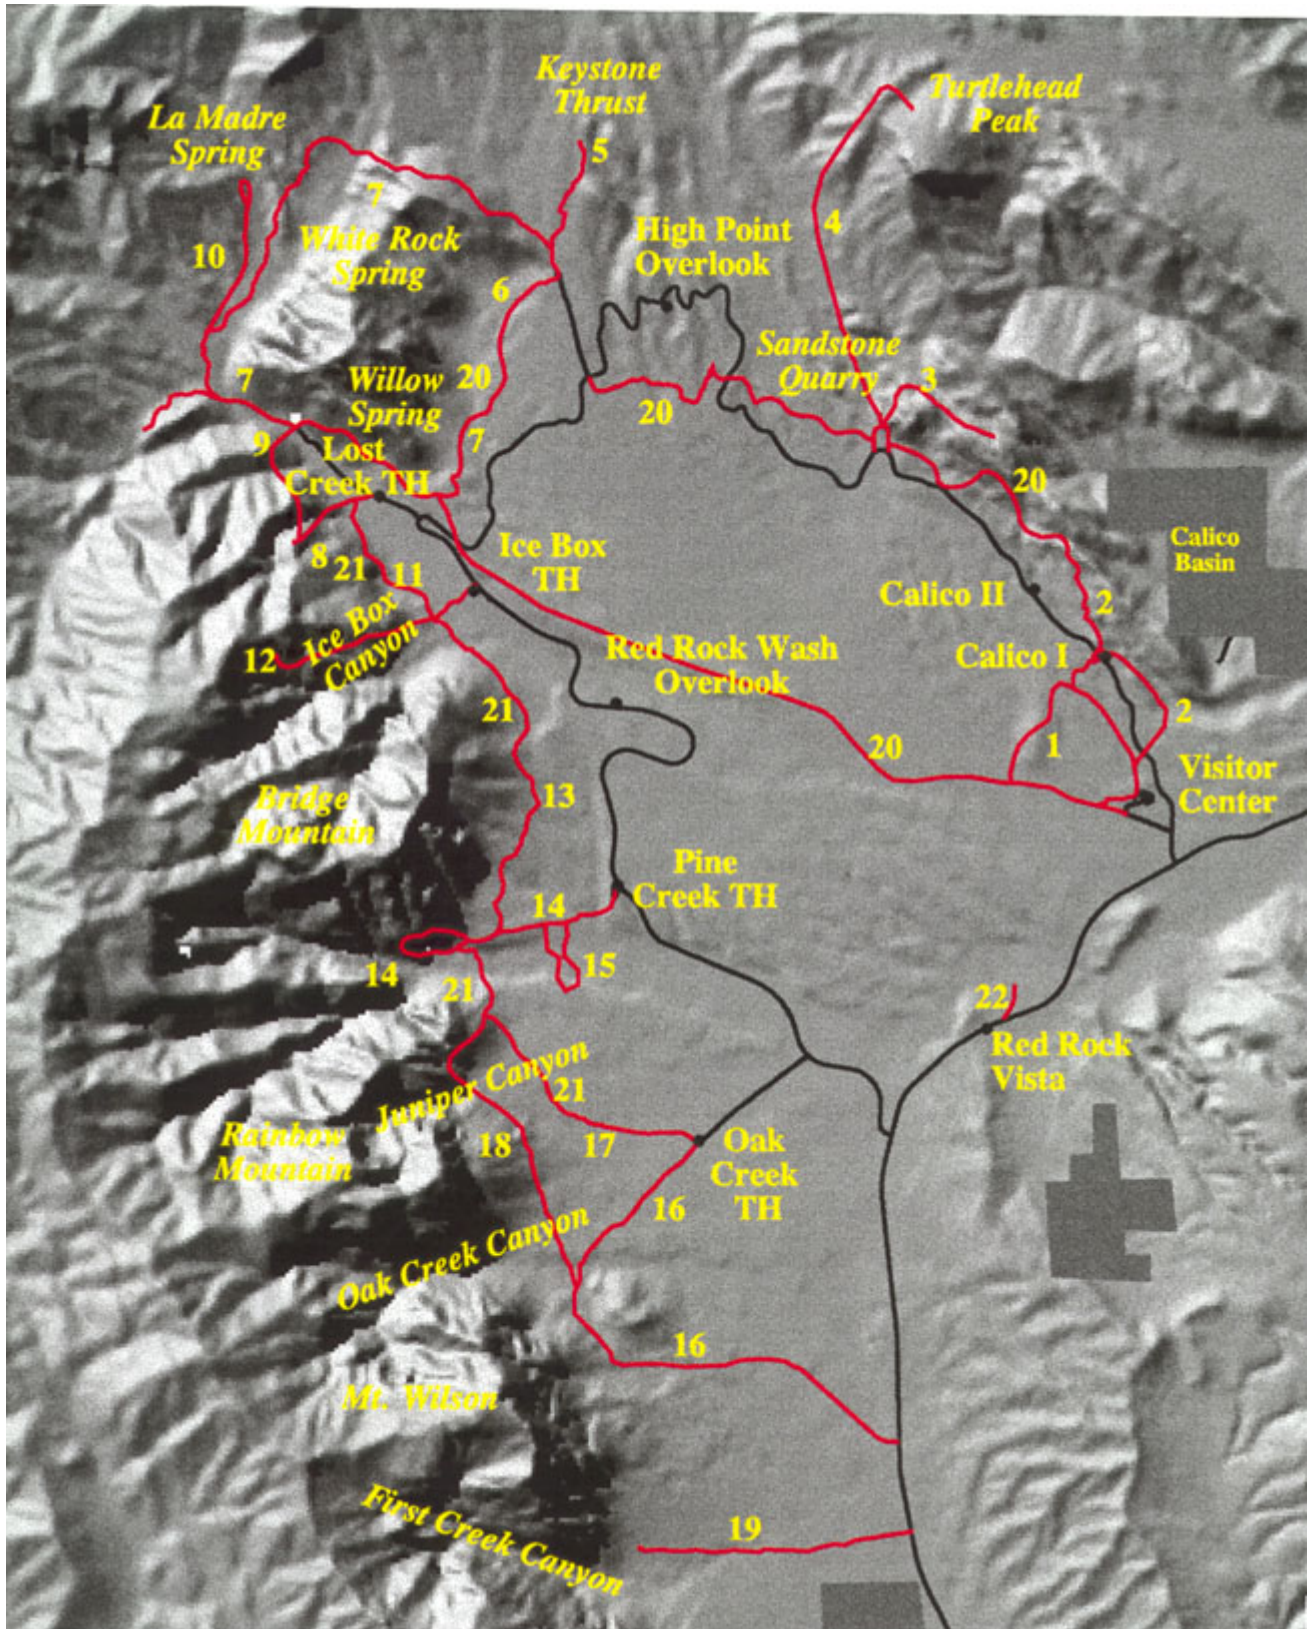

Scenic Drive Hiking Trails

Trail #	Trail Name	Trail #	Trail Name
1	Moenkopi Loop	12	Ice Box Canyon
2	Calico Hills	13	Dale
3	Calico Tanks	14	Pine Creek
4	Turtlehead Peak	15	Fire Ecology
5	Keystone Thrust	16	Oak Creek
6	White Rock - Willow Springs	17	Arnight
7	White Rock Loop	18	Knoll
8	Children's Discovery - Lost Creek	19	First Creek Canyon
9	Willow Spring Loop	20	Grand Circle Loop
10	LaMadre	21	Base of the Escarpment (composed of 11, 13 and 17)