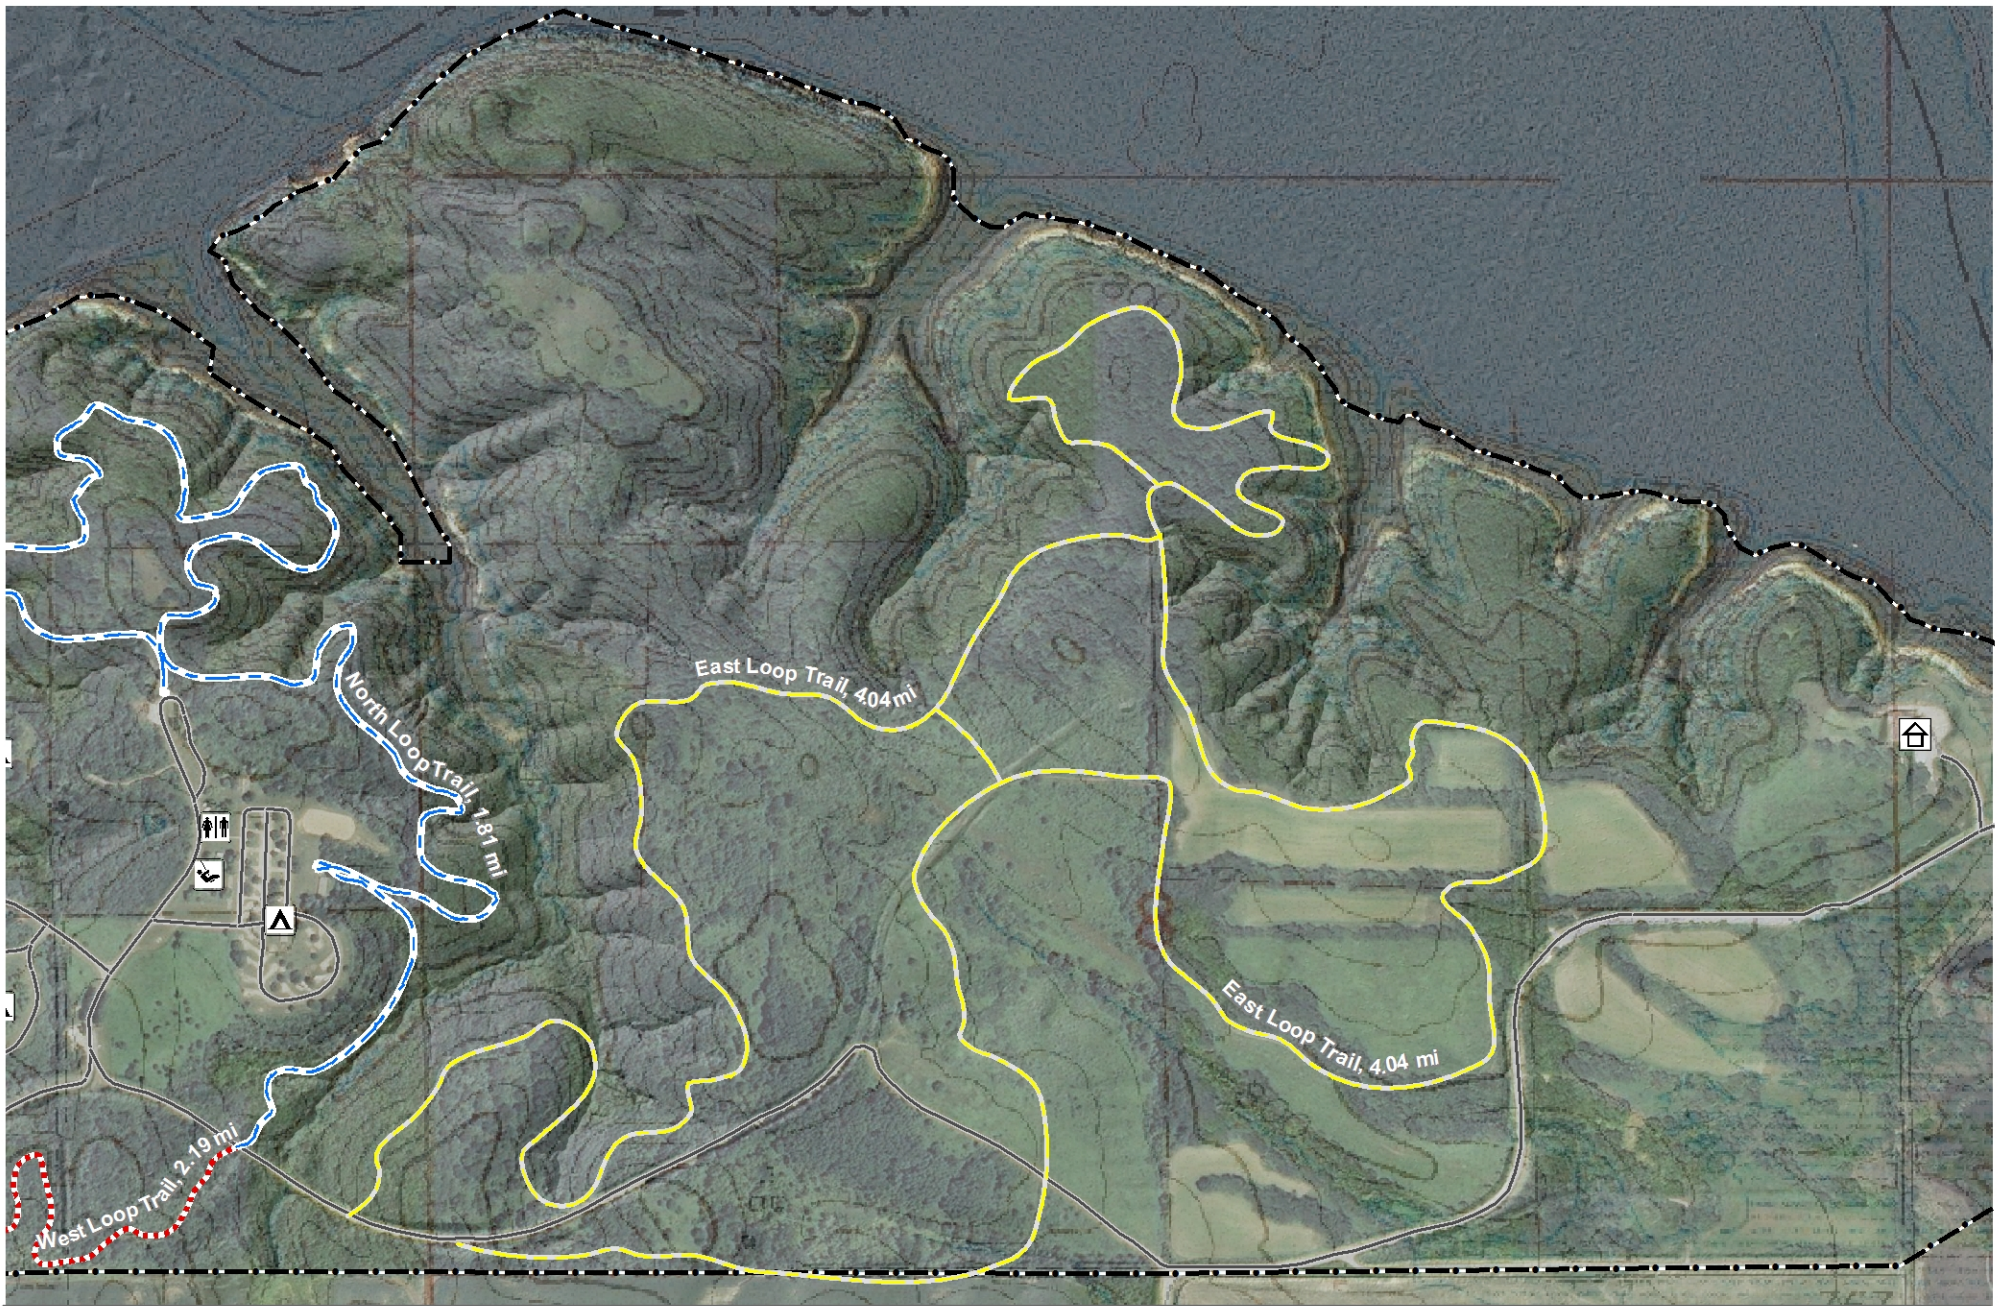

## Trail Map

### Symbols

- Boat Ramp
- Campground
- Dump Station
- Playground
- Rest Rooms - Modern

- Roads
- Park Boundary

- North Loop, Multi Use
- West Loop, Single Use
- East Loop, Multi Use

Multi-use Trails: Hiking, Equestrian

**ELK ROCK STATE PARK Trail Map - West**

-  Boat Ramp
-  Campground
-  Dump Station
-  Playground
-  Rest Rooms - Modern

-  Roads
-  Park Boundary
-  North Loop, Multi Use
-  West Loop, Single Use
-  East Loop, Multi Use

Multi-use Trails:  
Hiking, Equestrian

Contour interval 20 feet