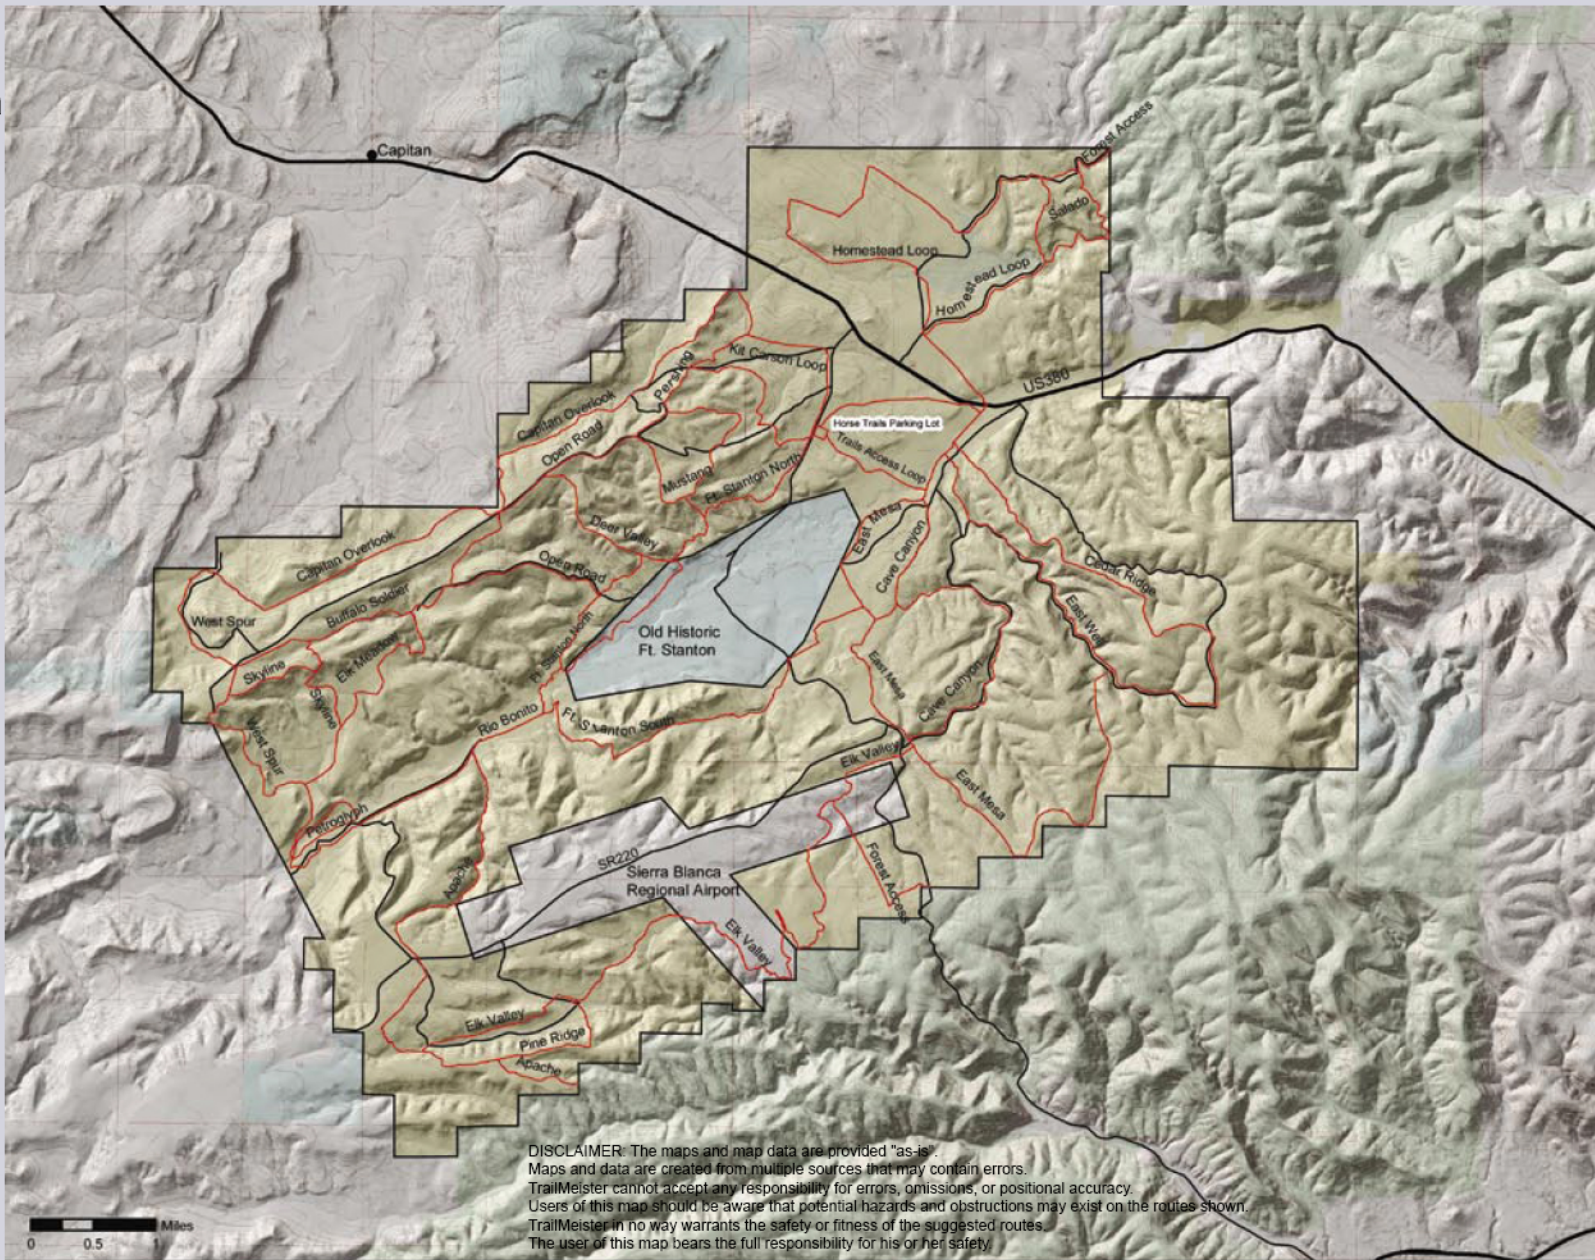

Fort Stanton Recreation Area

SmartMap by
www.TrailMeister.com

- Bureau of Land Management
- Forest Service
- Private
- State
- Designated Trails
- Open Roads

DISCLAIMER: The maps and map data are provided "as-is".
 Maps and data are created from multiple sources that may contain errors.
 TrailMeister cannot accept any responsibility for errors, omissions, or positional accuracy.
 Users of this map should be aware that potential hazards and obstructions may exist on the routes shown.
 TrailMeister in no way warrants the safety or fitness of the suggested routes.
 The user of this map bears the full responsibility for his or her safety.